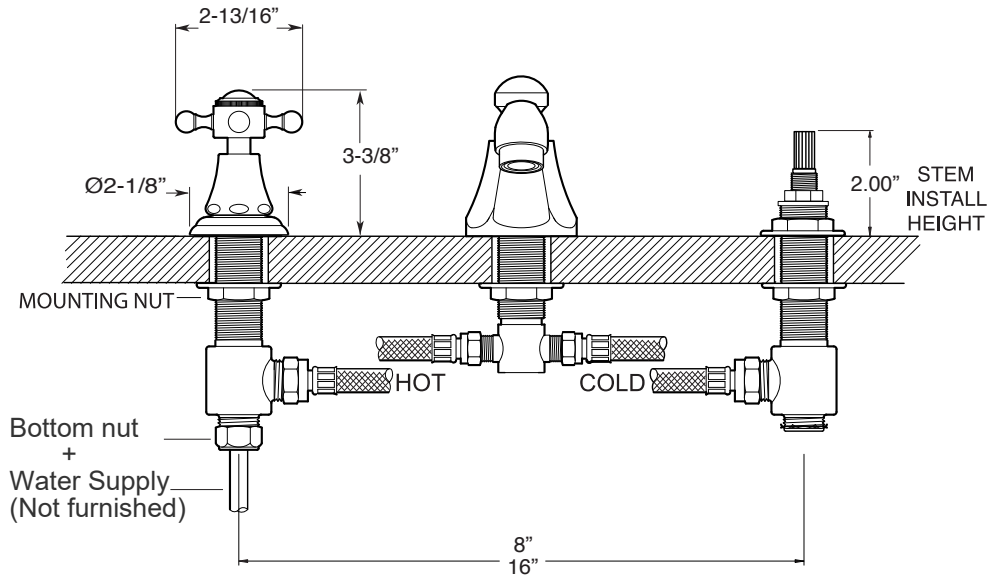

FEATURES:

- All brass construction. Flexible hoses designed to be installed on 8" to 16" centers.
- Includes soft touch style drain assembly.
- Cross handle style with center screw attachment.
- 1/4-turn ceramic disc valve cartridge.
- Available in all finishes. Warranty varies according to finish selection.
- Standard aerator is limited to 1.2 gpm.

300 Series Widespread Lavatory Set with St. Michel Handles

1.305508

NOTE: Spout and valves install through 1-1/4" diameter holes

Note: Measurements are subject to change or cancellation. No responsibility is assumed for use of superseded or voided pages.