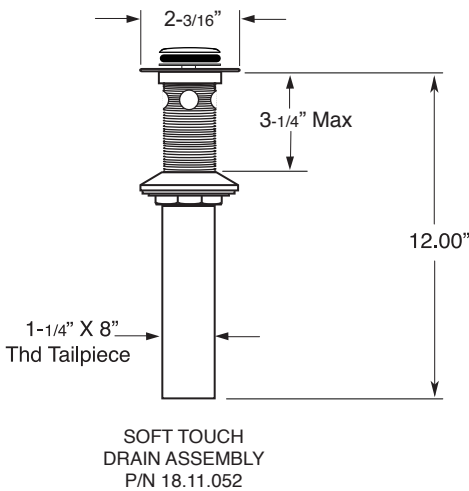

FEATURES:

- All brass construction. Flexible hoses designed to be installed on 8" to 16" centers.
- Includes soft touch style drain assembly.
- Cross handle style with center screw attachment.
- 1/4-turn ceramic disc valve cartridge.
- Available in all finishes. Warranty varies according to finish selection.
- Standard aerator is limited to 1.2 gpm.

300 Series Widespread Lavatory Set with St. Michel Handles

1.305508

NOTE: Spout and valves install through 1-1/4" diameter holes

Note: Measurements are subject to change or cancellation. No responsibility is assumed for use of superseded or voided pages.