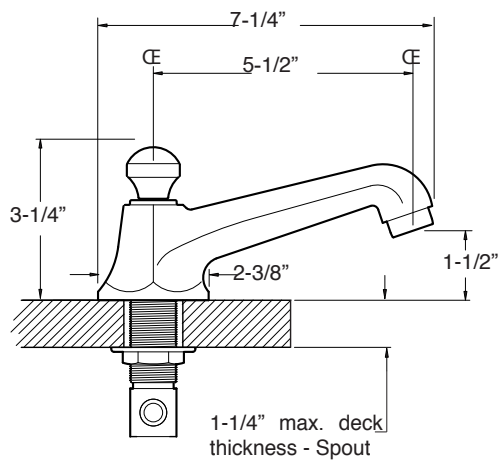

FEATURES:

- All brass construction. Flexible hoses designed to be installed on 8" to 16" centers.
- Includes soft touch style drain assembly.
- Cross handle style with center screw attachment.
- 1/4-turn ceramic disc valve cartridge.
- Available in all finishes. Warranty varies according to finish selection.
- Standard aerator is limited to 1.2 gpm.

300 Series Widespread Lavatory Set with St. Michel Handles

1.305508

NOTE: Spout and valves install through 1-1/4" diameter holes

Note: Measurements are subject to change or cancellation. No responsibility is assumed for use of superseded or voided pages.