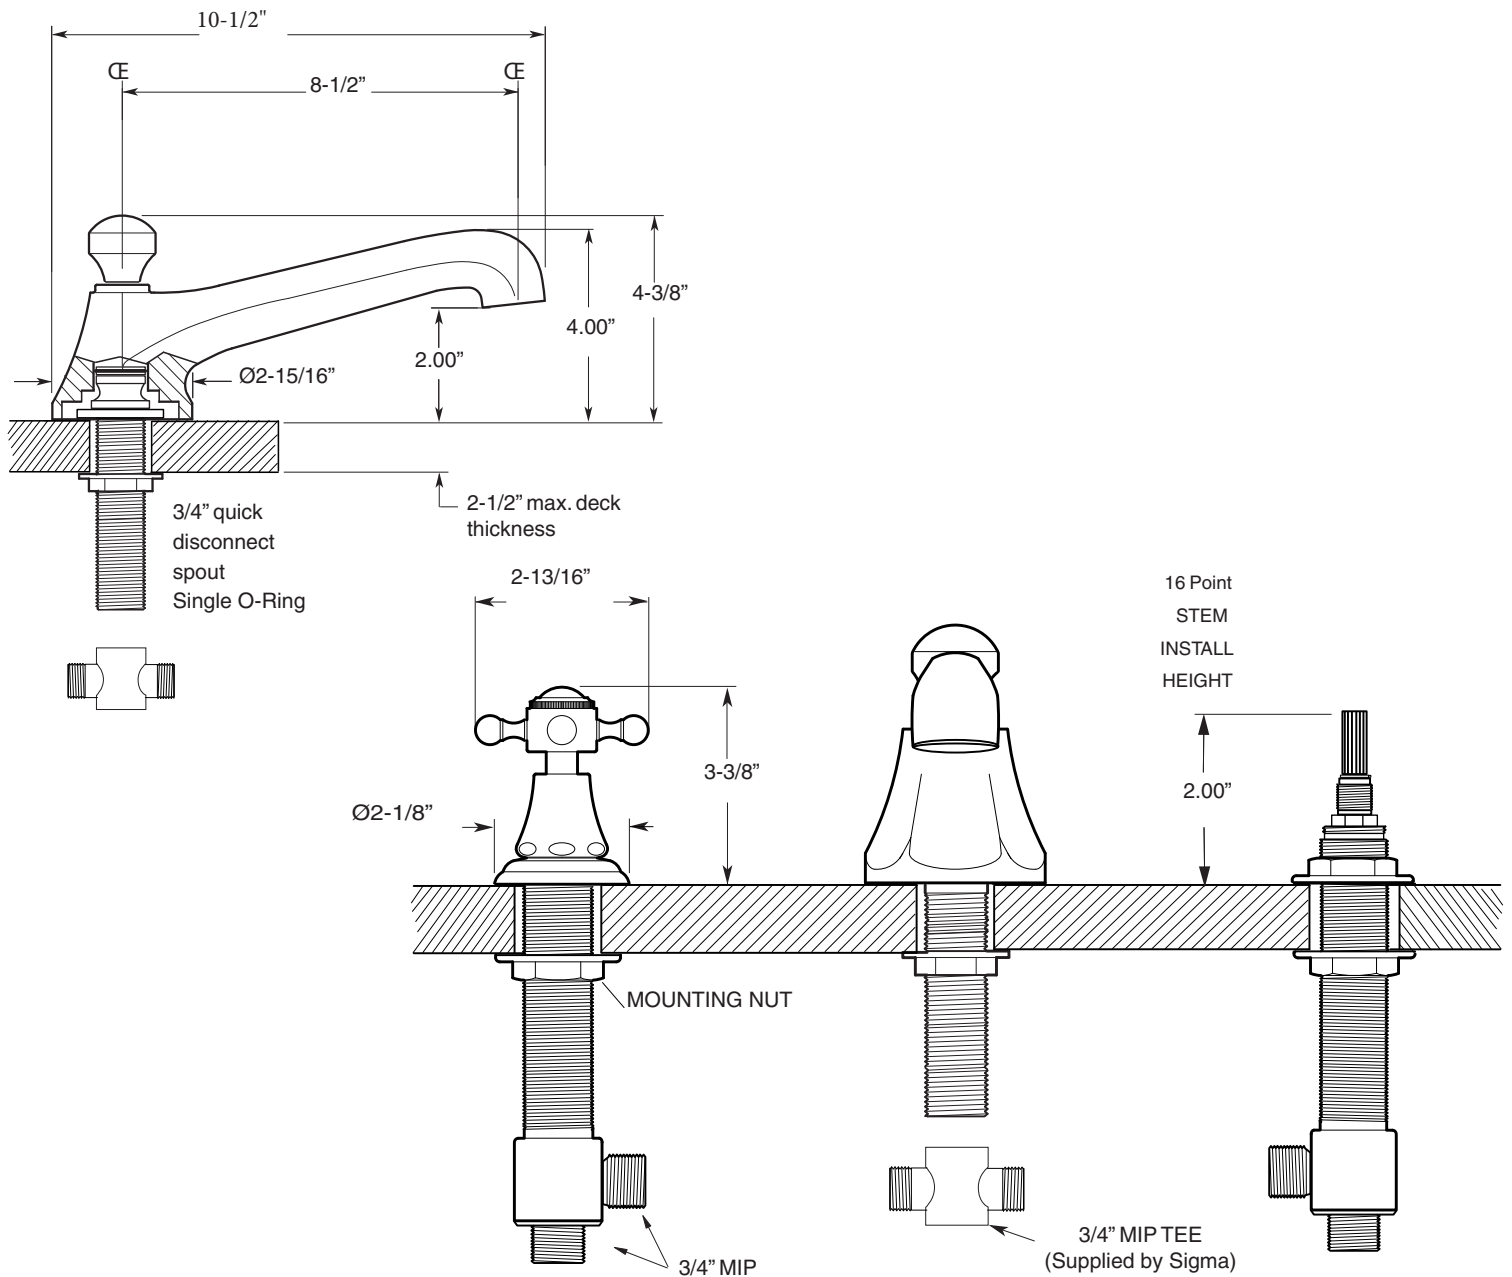

FEATURES:

- All brass construction.
- 3/4" valve bodies with 16 PT. 1/4-turn ceramic disc cartridge.
 - 18.30.017 Cold, 18.30.018 Hot
- Available in all finishes. Warranty varies according to finish.

300 Series 3-Hole Roman Tub Set with St. Michel Handle

1.305577

1.305577T - Trim Only

18.30.006 - Rough Kit

NOTE: Spout and valves install through 1-1/4" diameter holes.
Plumber to provide 3/4" supply lines to valves