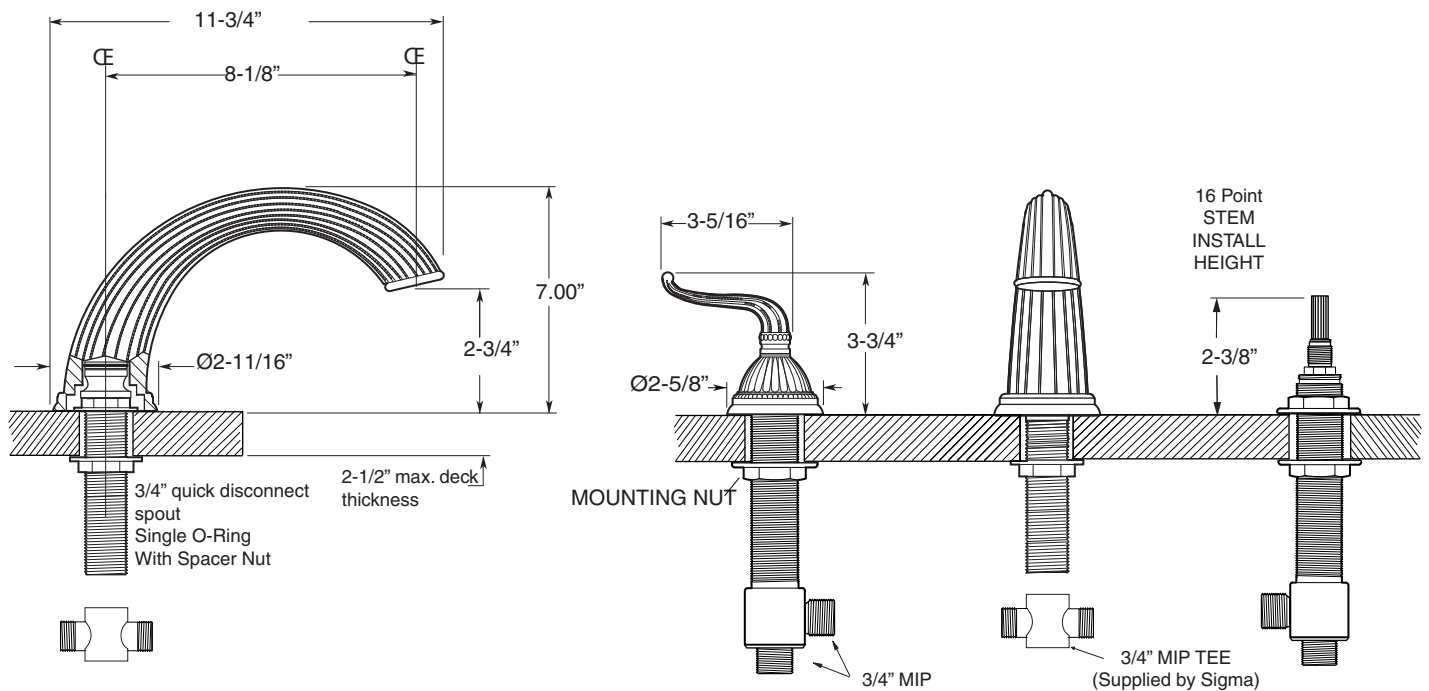

FEATURES:

- All brass construction.
- 3/4" valve bodies with 16 PT. 1/4-turn ceramic disc cartridge.
  - 18.30.017 Cold, 18.30.018 Hot
- Available in all finishes. Warranty varies according to finish.

## 3200 Series 3-Hole Roman Tub Set with Jefferson Elite II Handle

**1.320277**

1.320277T - Trim Only

18.30.006 - Rough Kit

NOTE: Spout and valves install through 1-1/4" diameter holes. Plumber to provide 3/4" supply lines to valves