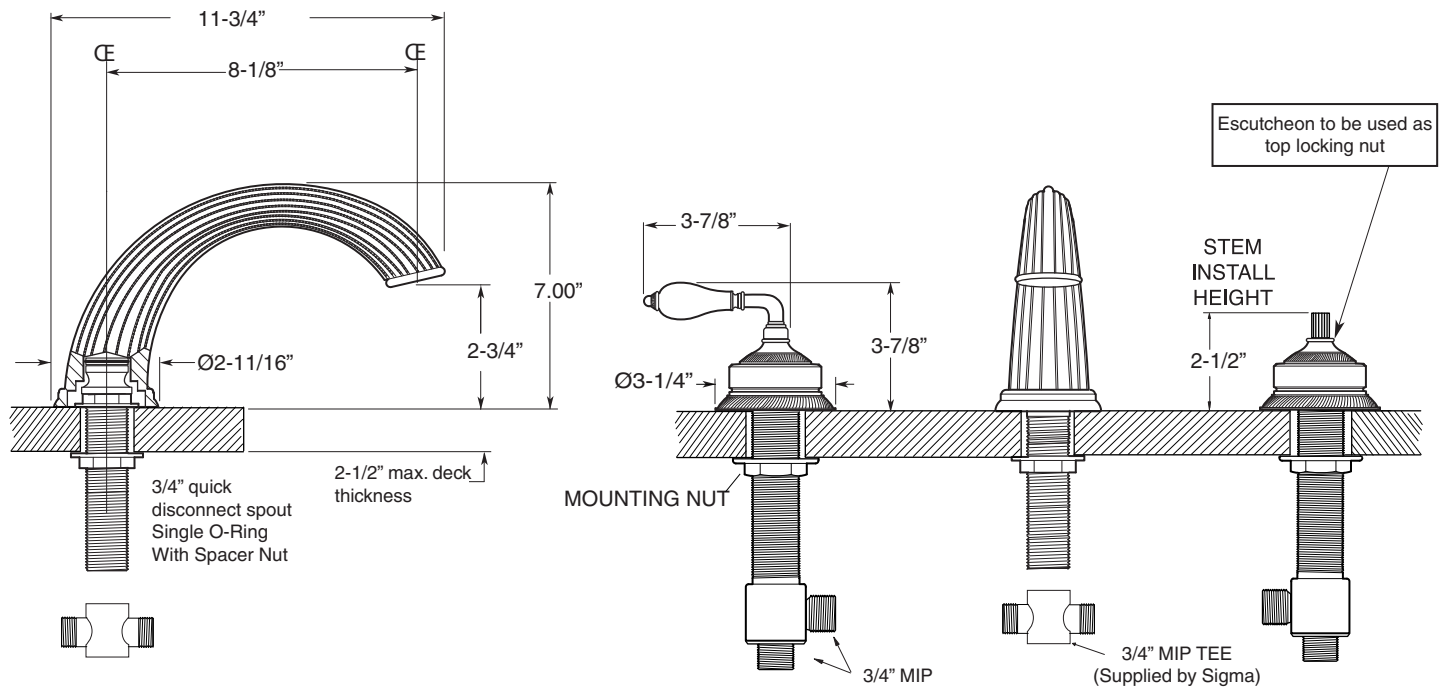

FEATURES:

- All brass construction.
- 3/4" valve bodies with 16 PT. 1/4-turn ceramic disc cartridge.
  - 18.30.017 Cold, 18.30.018 Hot
- Available in all finishes. Warranty varies according to finish.

## 3200 Series 3-Hole Roman Tub Set with Venezia Handle

**1.322577**

1.322577T - Trim Only

18.30.006 - Rough Kit

NOTE: Spout and valves install through 1-1/4" diameter holes. Plumber to provide 3/4" supply lines to valves