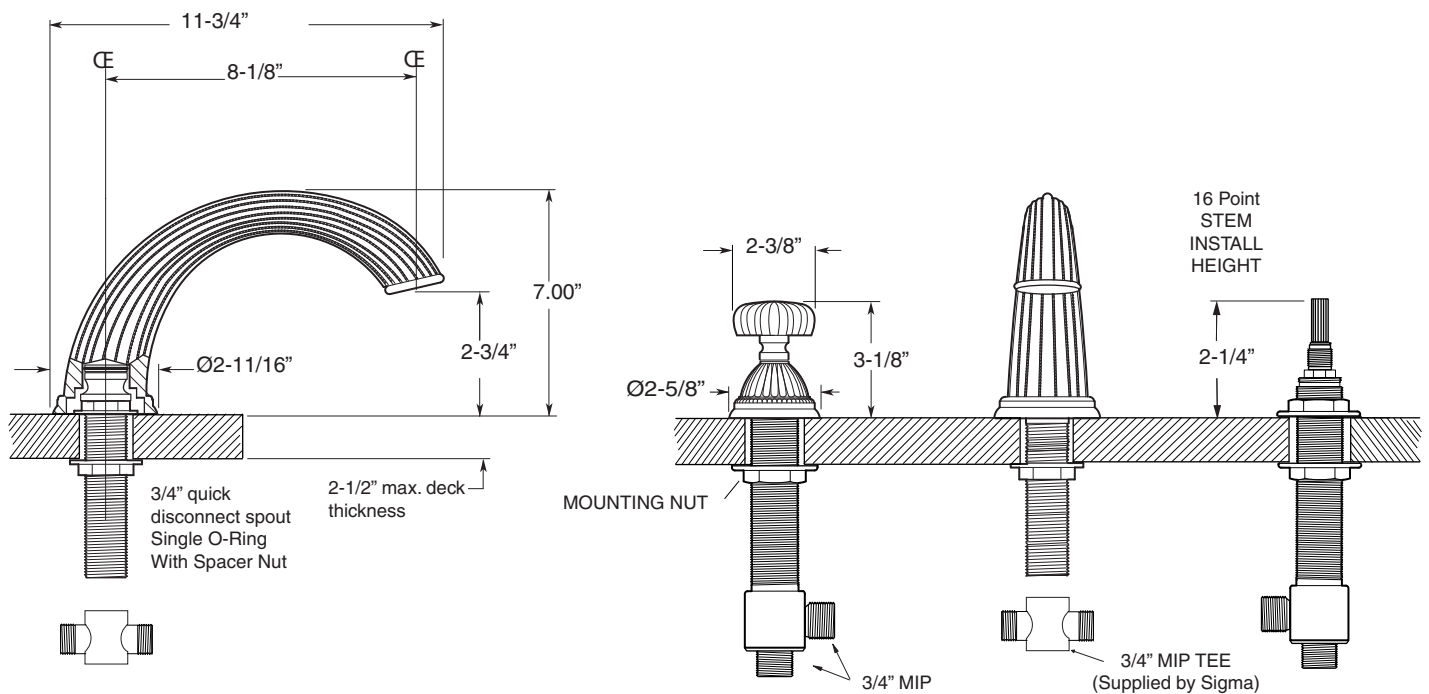

FEATURES:

- All brass construction.
- 3/4" valve bodies with 16 PT. 1/4-turn ceramic disc cartridge.
 - 18.30.017 Cold, 18.30.018 Hot
- Available in all finishes. Warranty varies according to finish.

3200 Series 3-Hole Roman Tub Set with Madison Elite Handle

1.324077

1.324077T - Trim Only

18.30.006 - Rough Kit

NOTE: Spout and valves install through 1-1/4" diameter holes.
Plumber to provide 3/4" supply lines to valves