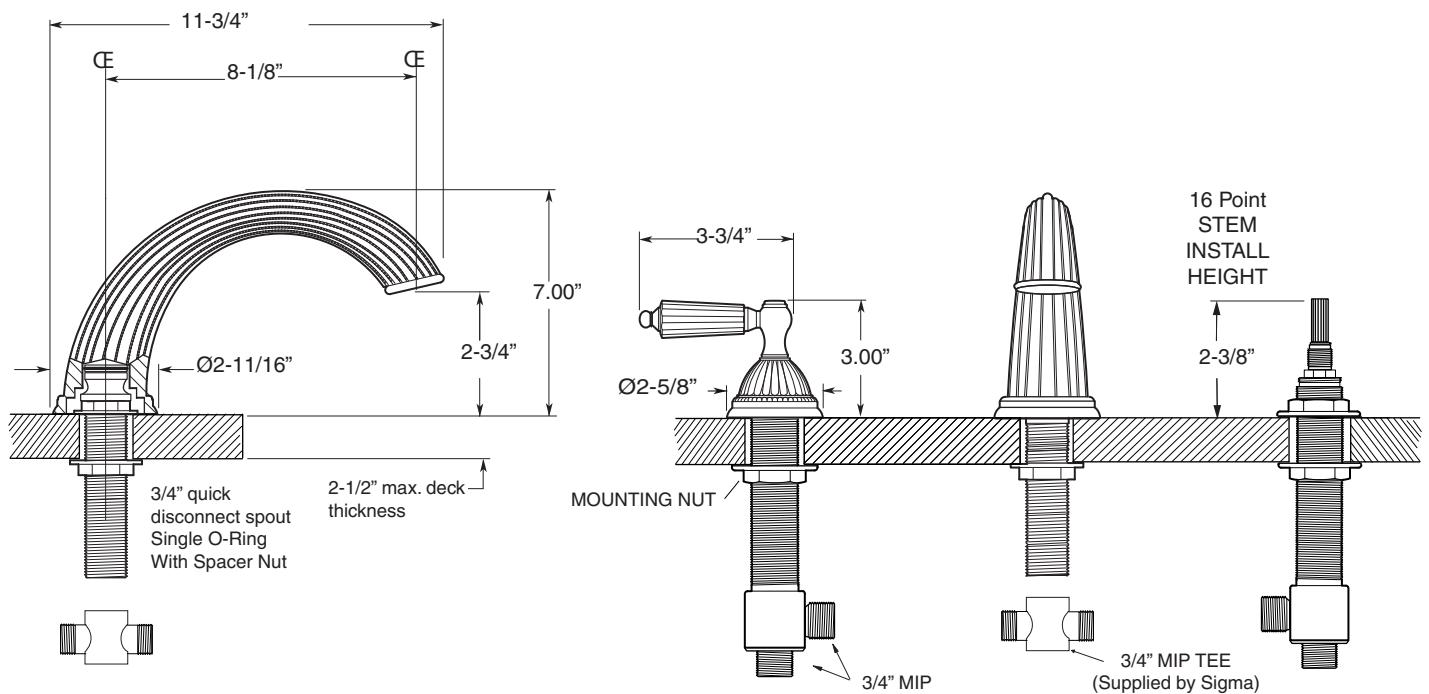

FEATURES:

- All brass construction.
- 3/4" valve bodies with 16 PT. 1/4-turn ceramic disc cartridge.
  - 18.30.017 Cold, 18.30.018 Hot
- Available in all finishes. Warranty varies according to finish.

## 3200 Series 3-Hole Roman Tub Set with Georgian Handle

**1.324177**

1.324177T - Trim Only

18.30.006 - Rough Kit

NOTE: Spout and valves install through 1-1/4" diameter holes.  
Plumber to provide 3/4" supply lines to valves