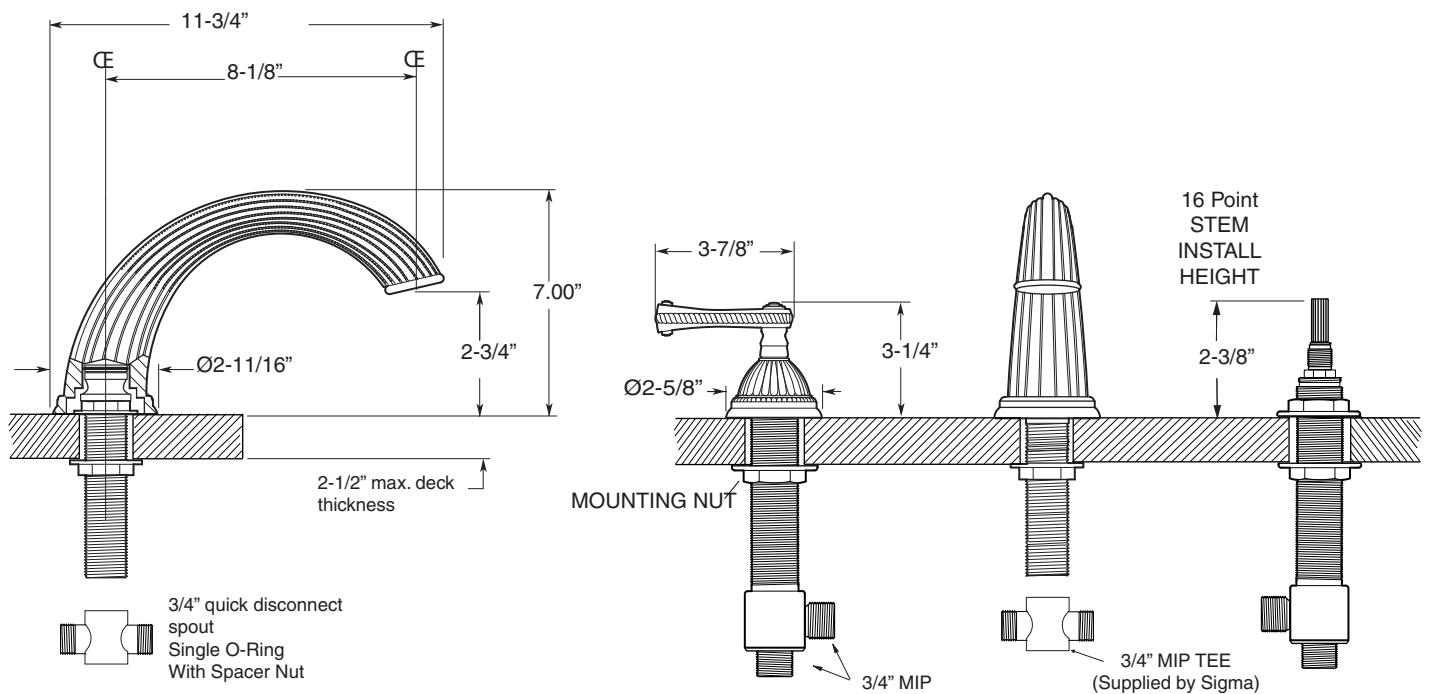

FEATURES:

- All brass construction.
- 3/4" valve bodies with 16 PT. 1/4-turn ceramic disc cartridge.
 - 18.30.017 Cold, 18.30.018 Hot
- Available in all finishes. Warranty varies according to finish.

3200 Series 3-Hole Roman Tub Set with Devon Handle

1.324577

1.324577T - Trim Only

18.30.006 - Rough Kit

NOTE: Spout and valves install through 1-1/4" diameter holes. Plumber to provide 3/4" supply lines to valves