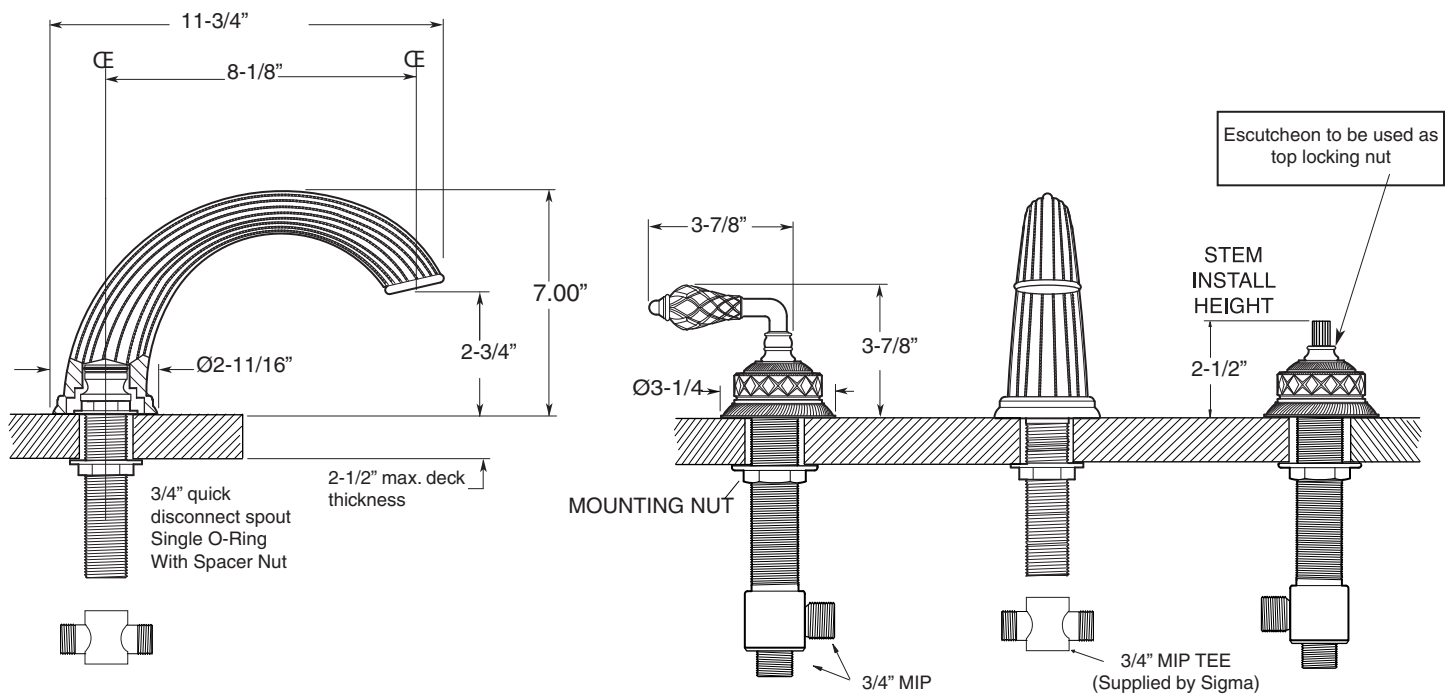

FEATURES:

- All brass construction.
- 3/4" valve bodies with 16 PT. 1/4-turn ceramic disc cartridge.
 - 18.30.017 Cold, 18.30.018 Hot
- Available in all finishes. Warranty varies according to finish.

3200 Series 3-Hole Roman Tub Set with Luxembourg Handle

1.326577

1.326577T - Trim Only

18.30.006 - Rough Kit

NOTE: Spout and valves install through 1-1/4" diameter holes.
Plumber to provide 3/4" supply lines to valves