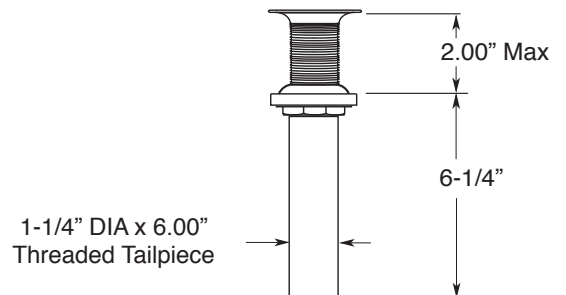

FEATURES:

- All brass construction.
- Flexible hose connections P/N 18.06.018
- Includes grid style drain without overflow P/N 18.11.120
- Concealed aerator requires special supplied blue removal key. Replacement aerator insert P/N: 18.07.132WS1.20
- Pre-assembled handle & escutcheon P/N: 18.01.111
- Replacement cartridge P/N: 18.30.035-cold / 18.30.036-hot
- Available in all finishes. Warranty varies according to finish selection.
- Standard aerator is limited to 1.2 gpm.

SPECIFICATIONS

3400/4400 Series Pillar Vessel Lavatory Set with Carina Handle

1.3428035

NOTE: Install through 1-1/4" diameter holes

Note: Measurements are subject to change or cancellation. No responsibility is assumed for use of superseded or voided pages.