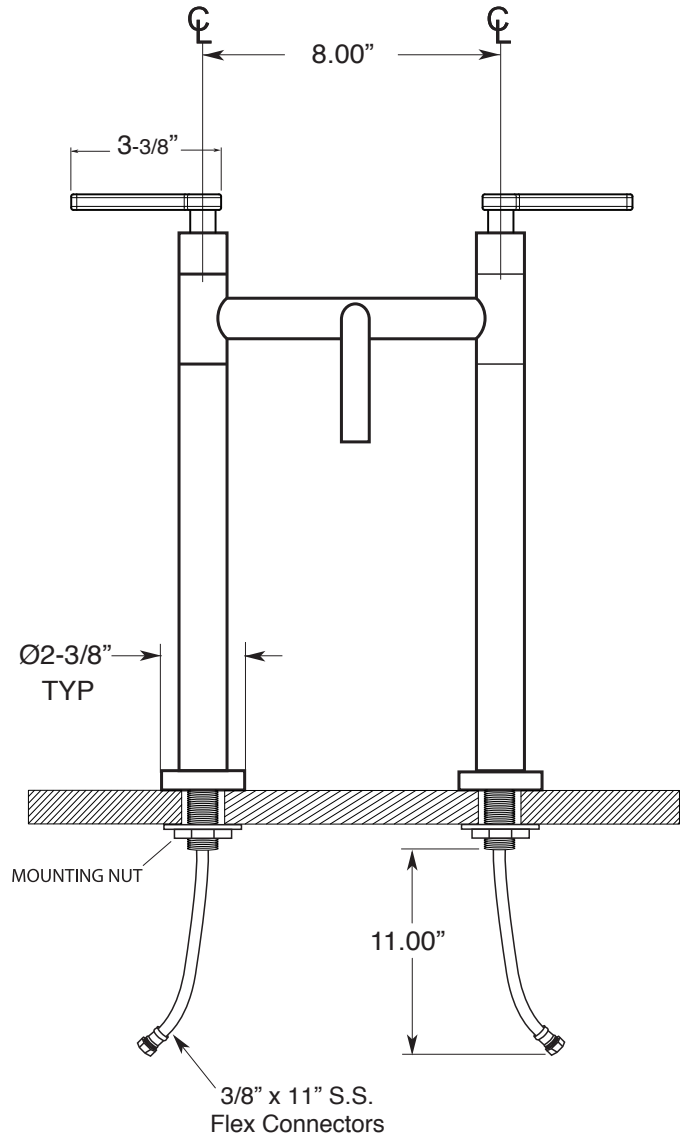

FEATURES:

- All brass construction.
- Flexible hose connections P/N 18.06.018
- Includes grid style drain without overflow P/N 18.11.120
- Concealed aerator requires special supplied blue removal key. Replacement aerator insert P/N: 18.07.132WS1.20
- Pre-assembled handle & escutcheon P/N: 18.01.111
- Replacement cartridge P/N: 18.30.035-cold / 18.30.036-hot
- Available in all finishes. Warranty varies according to finish selection.
- Standard aerator is limited to 1.2 gpm.

SPECIFICATIONS

3400/4400 Series Pillar Vessel Lavatory Set with Carina Handle

1.3428035

NOTE: Install through 1-1/4" diameter holes

Note: Measurements are subject to change or cancellation. No responsibility is assumed for use of superseded or voided pages.