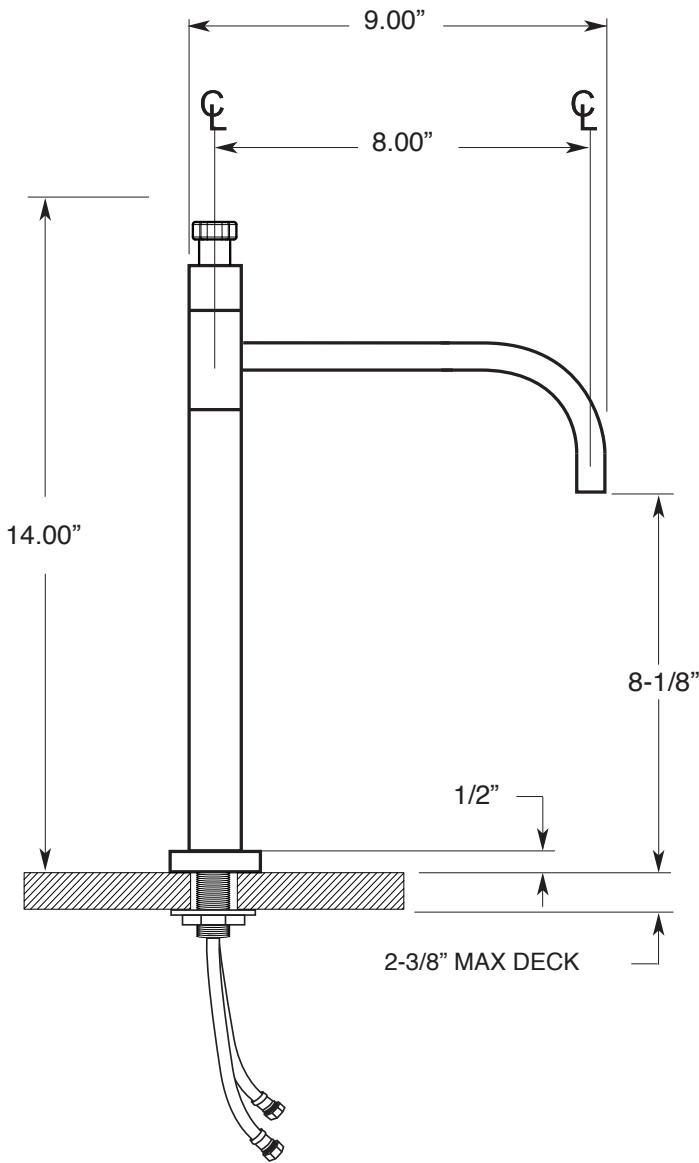

FEATURES:

- All brass construction.
- Flexible hose connections P/N 18.06.018
- Includes grid style drain without overflow P/N 18.11.120
- Concealed aerator requires special supplied blue removal key. Replacement aerator insert P/N: 18.07.132WS1.20
- Pre-assembled handle & escutcheon P/N: 18.01.111
- Replacement cartridge P/N: 18.30.035-cold / 18.30.036-hot
- Available in all finishes. Warranty varies according to finish selection.
- Standard aerator is limited to 1.2 gpm.

SPECIFICATIONS

3400/4400 Series Pillar Vessel Lavatory Set with Carina Handle

1.3428035

NOTE: Install through 1-1/4" diameter holes

Note: Measurements are subject to change or cancellation. No responsibility is assumed for use of superseded or voided pages.