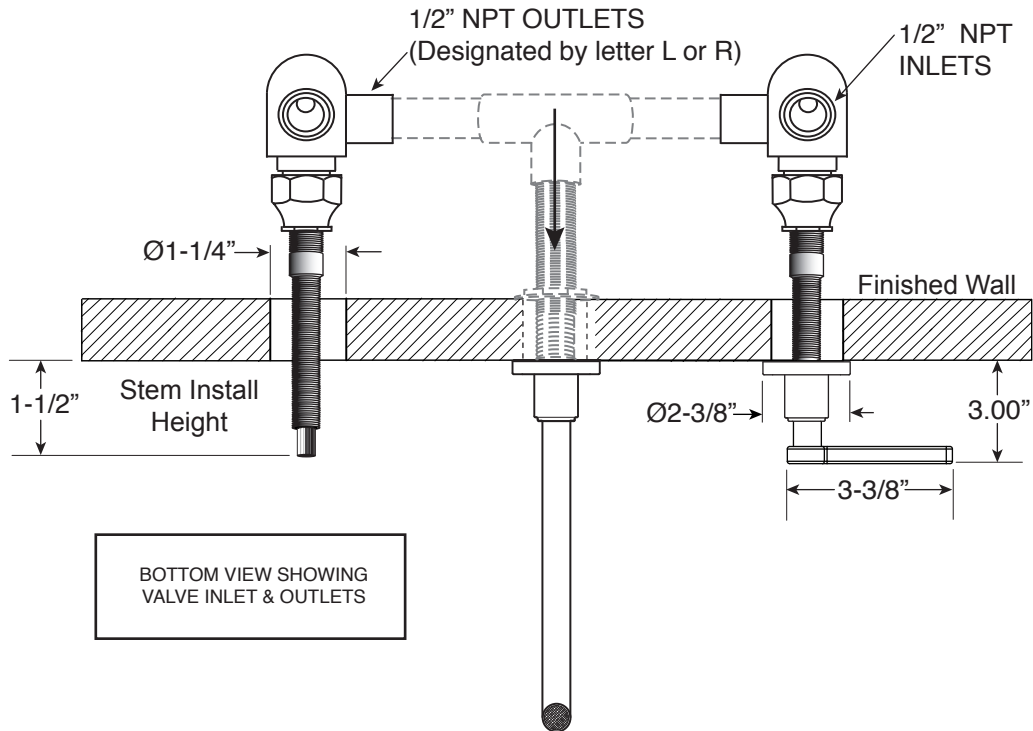

## FEATURES:

- All brass construction
- Independent corner valves
- Includes soft touch drain assembly: P/N 18.11.052
- 1/4-turn ceramic disc valve cartridges P/N 18.30.035 Cold 18.30.036 Hot
- Available in all finishes. Warranty varies according to finish selection.

## 3400/4400 Series Wall/ Vessel Lavatory Set with Carina Handles

**1.342807**

(1.342807T - Trim Only)

Note: Measurements are subject to change. No responsibility is assumed for use of superseded or voided pages.