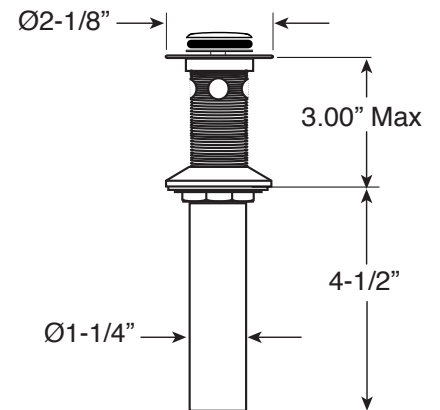

## FEATURES:

- All brass construction
- Independent corner valves
- Includes soft touch drain assembly: P/N 18.11.052
- 1/4-turn ceramic disc valve cartridges P/N 18.30.035 Cold 18.30.036 Hot
- Available in all finishes. Warranty varies according to finish selection.

## 3400/4400 Series Wall/ Vessel Lavatory Set with Carina Handles

**1.342807**

(1.342807T - Trim Only)

Note: Measurements are subject to change. No responsibility is assumed for use of superseded or voided pages.