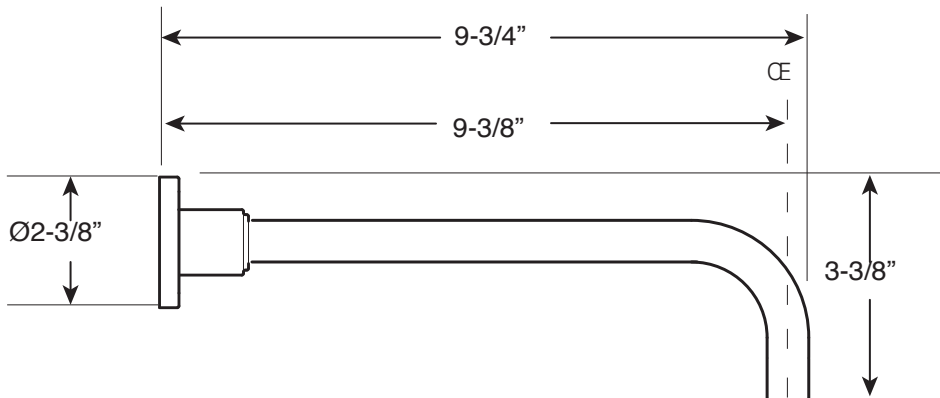

## FEATURES:

- All brass construction
- Independent corner valves
- Includes soft touch drain assembly: P/N 18.11.052
- 1/4-turn ceramic disc valve cartridges P/N 18.30.035 Cold 18.30.036 Hot
- Available in all finishes. Warranty varies according to finish selection.

## 3400/4400 Series Wall/ Vessel Lavatory Set with Carina Handles

**1.342807**

(1.342807T - Trim Only)

Note: Measurements are subject to change. No responsibility is assumed for use of superseded or voided pages.