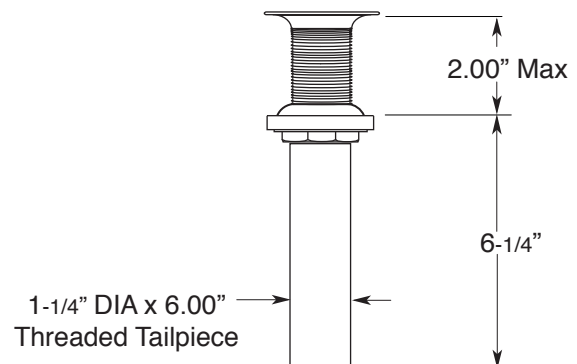

FEATURES:

- All brass construction.
- Flexible hose connections.
- Includes grid style drain without overflow: P/N 18.11.120
- Concealed aerator requires special supplied blue removal key.
- Pre-assembled handle & escutcheon.
- Cartridge rotates 180°. Replacement cartridge P/N: 18.30.219
- Available in all finishes. Warranty varies according to finish selection.
- Standard aerator is limited to 1.2 gpm.
- Certified to meet or exceed the following codes and standards:
ASME A112.18.1/CSAB 125.1-2012

Series 3400/4400

**Single-Hole Vessel
Lavatory Set
Carina Handle**

1.342818

NOTE: Spouts install through 1-1/4" diameter holes

Note: Measurements are subject to change or cancellation. No responsibility is assumed for use of superseded or voided pages.