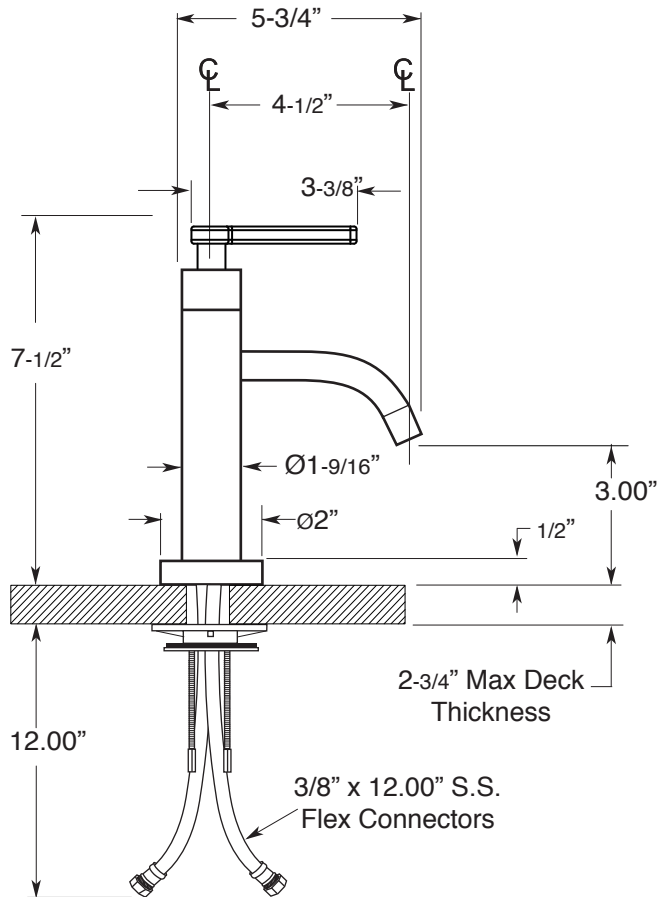

FEATURES:

- All brass construction.
- Flexible hose connections.
- Includes grid style drain without overflow: P/N 18.11.120
- Concealed aerator requires special supplied blue removal key.
- Pre-assembled handle & escutcheon.
- Cartridge rotates 180°. Replacement cartridge P/N: 18.30.219
- Available in all finishes. Warranty varies according to finish selection.
- Standard aerator is limited to 1.2 gpm.
- Certified to meet or exceed the following codes and standards:
ASME A112.18.1/CSAB 125.1-2012

Series 3400/4400

**Single-Hole Vessel
Lavatory Set
Carina Handle**

1.342818

NOTE: Spouts install through 1-1/4" diameter holes

Note: Measurements are subject to change or cancellation. No responsibility is assumed for use of superseded or voided pages.