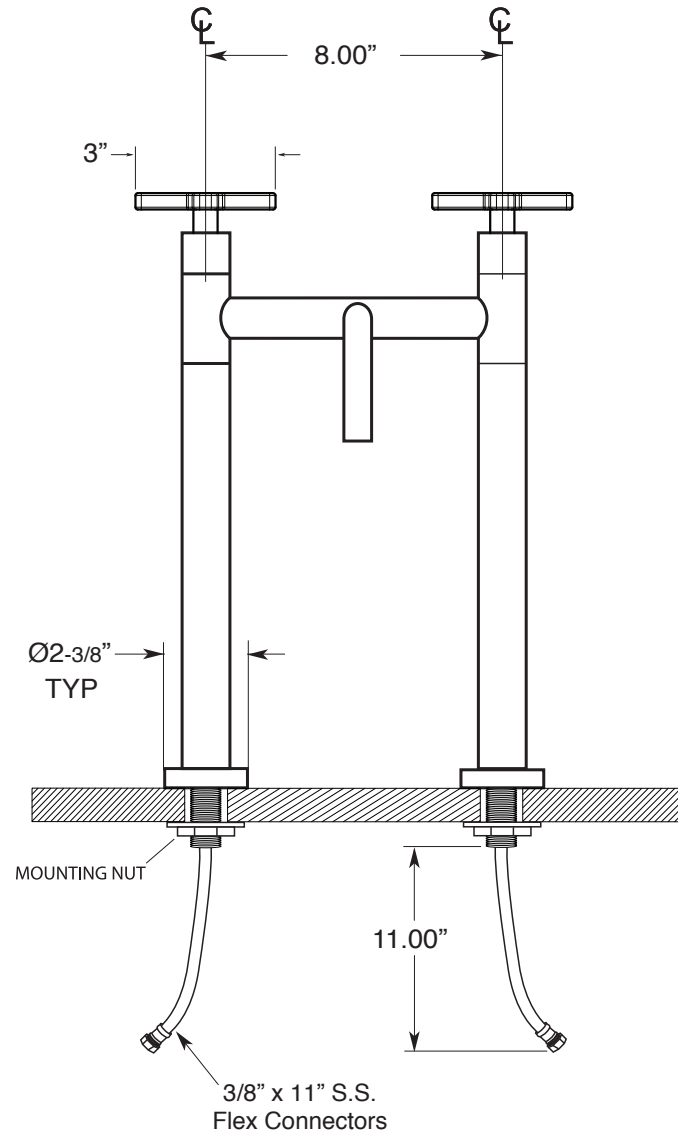

FEATURES:

- All brass construction.
- Flexible hose connections P/N 18.06.018
- Includes grid style drain without overflow P/N 18.11.120
- Concealed aerator requires special supplied blue removal key. Replacement aerator insert P/N: 18.07.132WS1.20
- Pre-assembled handle & escutcheon
- Replacement cartridge P/N: 18.30.035-cold / 18.30.036-hot
- Available in all finishes. Warranty varies according to finish selection.
- Standard aerator is limited to 1.2 gpm.

SPECIFICATIONS

3400/4400 Series Pillar Vessel Lavatory Set with Carina X Handle

1.3430035

NOTE: Install through 1-1/4" diameter holes

Note: Measurements are subject to change or cancellation. No responsibility is assumed for use of superseded or voided pages.