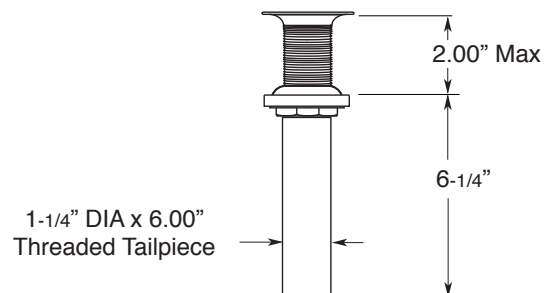

FEATURES:

- All brass construction.
- Flexible hose connections P/N 18.06.018
- Includes grid style drain without overflow P/N 18.11.120
- Concealed aerator requires special supplied blue removal key. Replacement aerator insert P/N: 18.07.132WS1.20
- Pre-assembled handle & escutcheon
- Replacement cartridge P/N: 18.30.035-cold / 18.30.036-hot
- Available in all finishes. Warranty varies according to finish selection.
- Standard aerator is limited to 1.2 gpm.

SPECIFICATIONS

3400/4400 Series Pillar Vessel Lavatory Set with Carina X Handle

1.3430035

NOTE: Install through 1-1/4" diameter holes

Note: Measurements are subject to change or cancellation. No responsibility is assumed for use of superseded or voided pages.