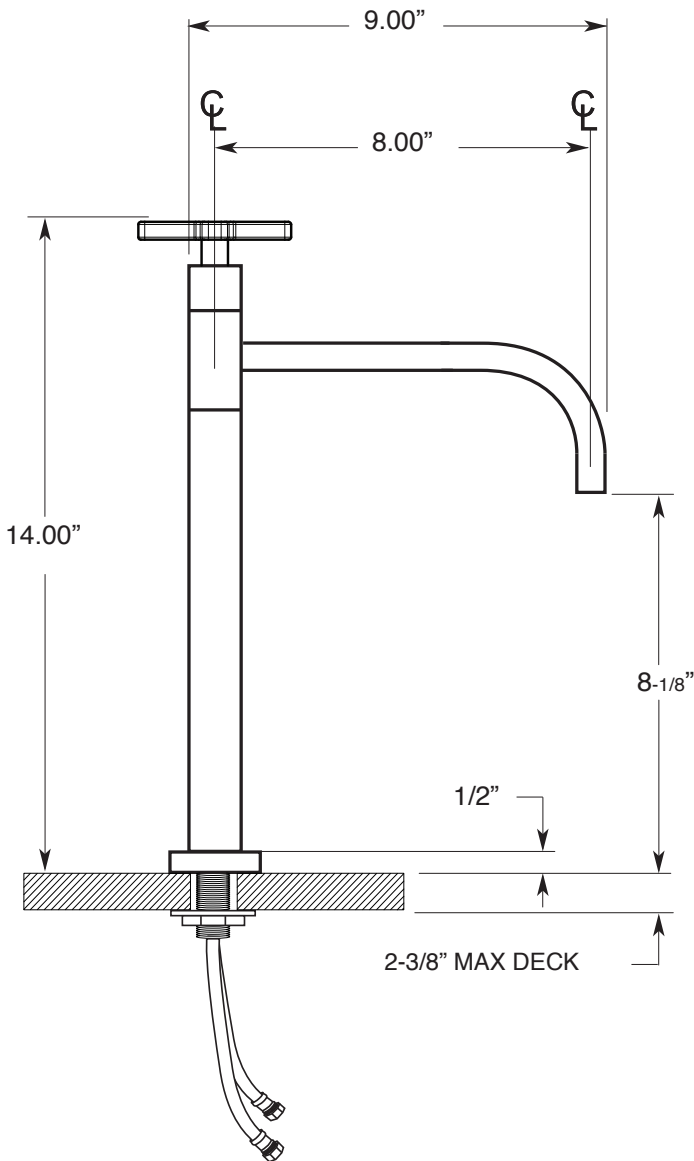

FEATURES:

- All brass construction.
- Flexible hose connections P/N 18.06.018
- Includes grid style drain without overflow P/N 18.11.120
- Concealed aerator requires special supplied blue removal key. Replacement aerator insert P/N: 18.07.132WS1.20
- Pre-assembled handle & escutcheon
- Replacement cartridge P/N: 18.30.035-cold / 18.30.036-hot
- Available in all finishes. Warranty varies according to finish selection.
- Standard aerator is limited to 1.2 gpm.

SPECIFICATIONS

3400/4400 Series Pillar Vessel Lavatory Set with Carina X Handle

1.3430035

NOTE: Install through 1-1/4" diameter holes

Note: Measurements are subject to change or cancellation. No responsibility is assumed for use of superseded or voided pages.