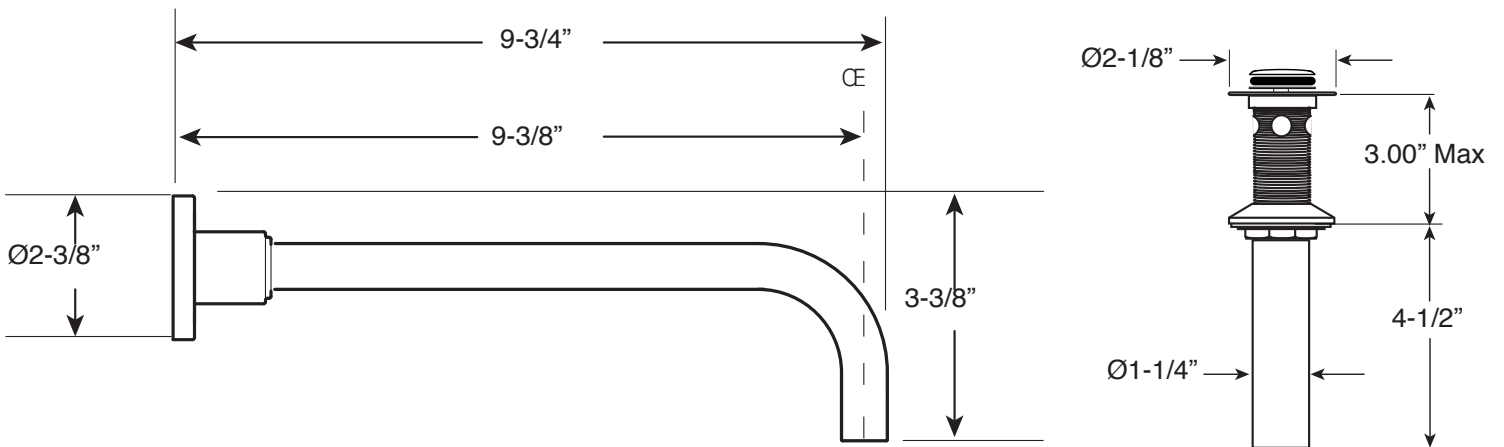

FEATURES:

- All brass construction
- Independent corner valves
- Includes soft touch drain assembly: P/N 18.11.052
- 1/4-turn ceramic disc valve cartridges P/N 18.30.035 Cold 18.30.036 Hot
- Available in all finishes. Warranty varies according to finish selection.

3400/4400 Series Wall/ Vessel Lavatory Set with Carina X Handles

1.343007

(1.343007T - Trim Only)

Note: Measurements are subject to change. No responsibility is assumed for use of superseded or voided pages.