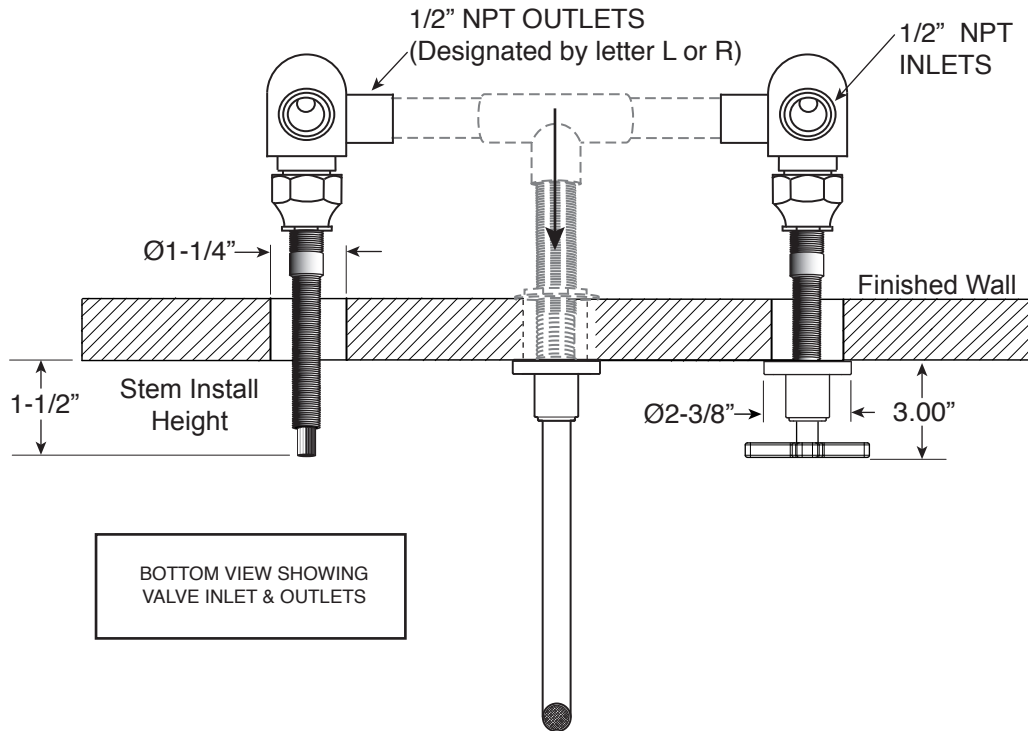

FEATURES:

- All brass construction
- Independent corner valves
- Includes soft touch drain assembly: P/N 18.11.052
- 1/4-turn ceramic disc valve cartridges P/N 18.30.035 Cold 18.30.036 Hot
- Available in all finishes. Warranty varies according to finish selection.

3400/4400 Series Wall/ Vessel Lavatory Set with Carina X Handles

1.343007

(1.343007T - Trim Only)

Note: Measurements are subject to change. No responsibility is assumed for use of superseded or voided pages.