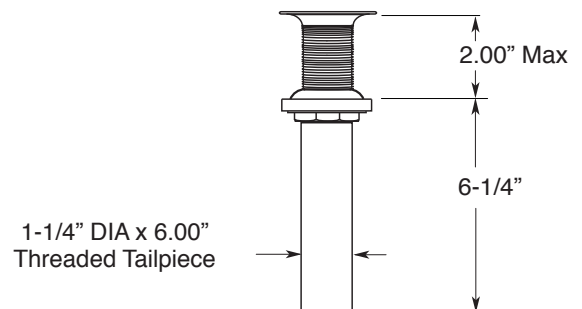

FEATURES:

- All brass construction.
- Flexible hose connections P/N 18.06.018
- Includes grid style drain without overflow P/N 18.11.120
- Concealed aerator requires special supplied blue removal key. Replacement aerator insert P/N: 18.07.132WS1.20
- Pre-assembled handle & escutcheon P/N: 18.01.129
- Replacement cartridge P/N: 18.30.035-cold / 18.30.036-hot
- Available in all finishes. Warranty varies according to finish selection.
- Standard aerator is limited to 1.2 gpm.

SPECIFICATIONS

3400/4400 Series Pillar Vessel Lavatory Set with Nova II Handle

1.3448035

NOTE: Install through 1-1/4" diameter holes

Note: Measurements are subject to change or cancellation. No responsibility is assumed for use of superseded or voided pages.