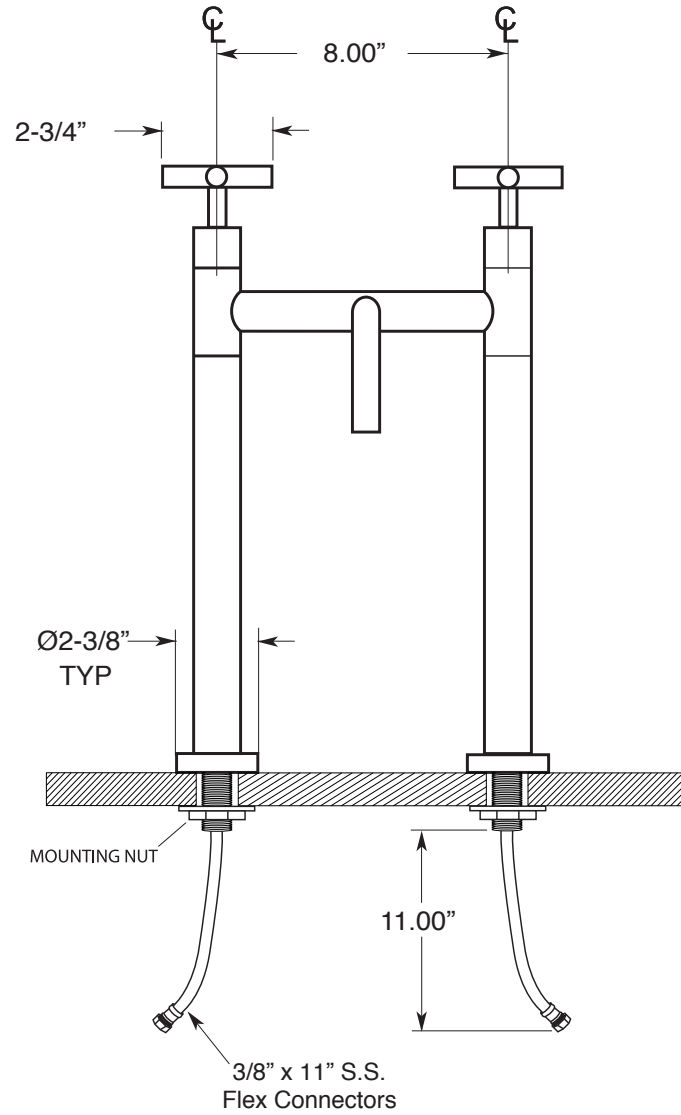

FEATURES:

- All brass construction.
- Flexible hose connections P/N 18.06.018
- Includes grid style drain without overflow P/N 18.11.120
- Concealed aerator requires special supplied blue removal key. Replacement aerator insert P/N: 18.07.132WS1.20
- Pre-assembled handle & escutcheon P/N: 18.01.129
- Replacement cartridge P/N: 18.30.035-cold / 18.30.036-hot
- Available in all finishes. Warranty varies according to finish selection.
- Standard aerator is limited to 1.2 gpm.

SPECIFICATIONS

3400/4400 Series Pillar Vessel Lavatory Set with Nova II Handle

1.3448035

NOTE: Install through 1-1/4" diameter holes

Note: Measurements are subject to change or cancellation. No responsibility is assumed for use of superseded or voided pages.