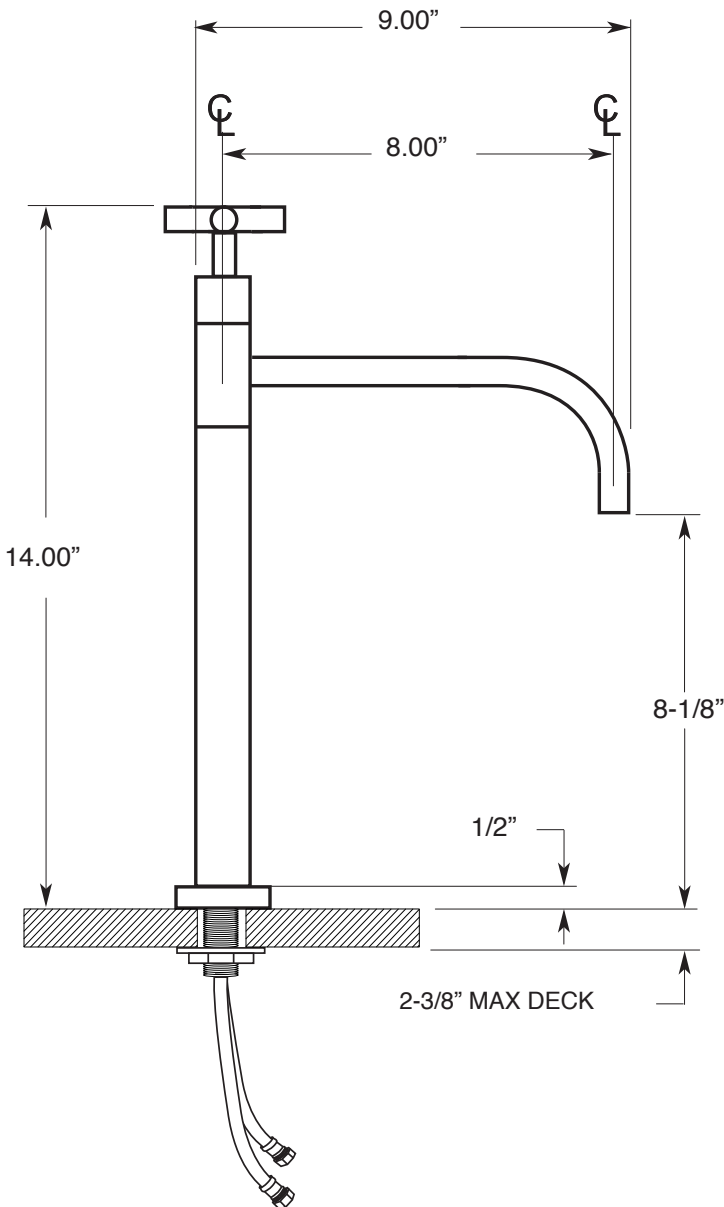

FEATURES:

- All brass construction.
- Flexible hose connections P/N 18.06.018
- Includes grid style drain without overflow P/N 18.11.120
- Concealed aerator requires special supplied blue removal key. Replacement aerator insert P/N: 18.07.132WS1.20
- Pre-assembled handle & escutcheon P/N: 18.01.129
- Replacement cartridge P/N: 18.30.035-cold / 18.30.036-hot
- Available in all finishes. Warranty varies according to finish selection.
- Standard aerator is limited to 1.2 gpm.

SPECIFICATIONS

3400/4400 Series Pillar Vessel Lavatory Set with Nova II Handle

1.3448035

NOTE: Install through 1-1/4" diameter holes

Note: Measurements are subject to change or cancellation. No responsibility is assumed for use of superseded or voided pages.