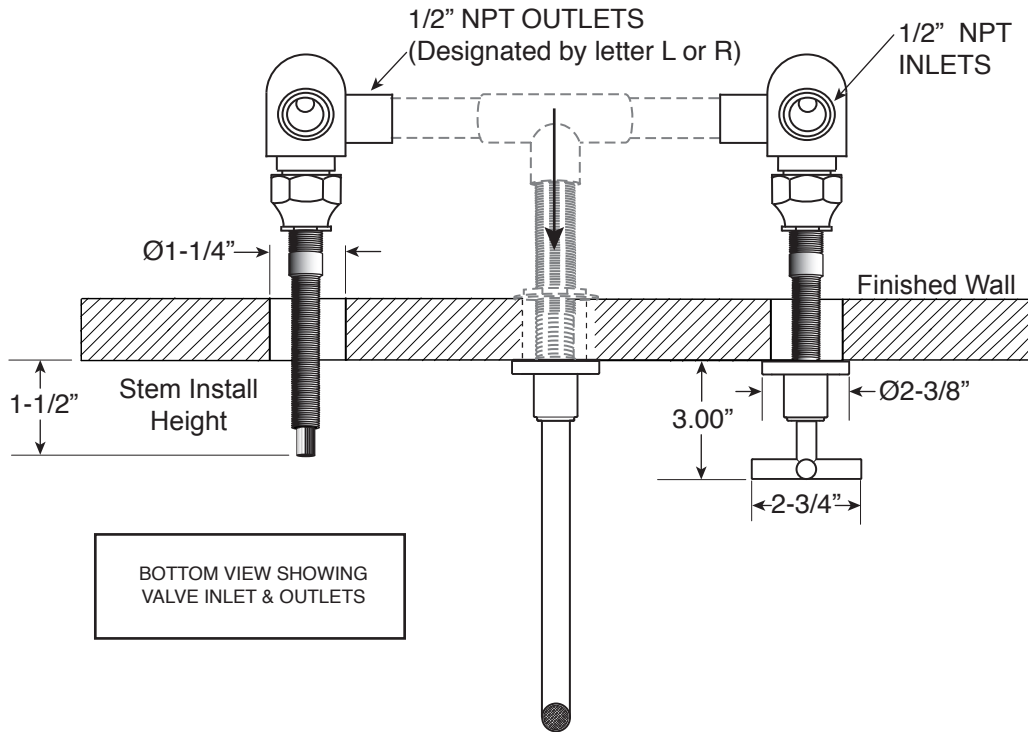

FEATURES:

- All brass construction
- Independent corner valves
- Includes soft touch drain assembly: P/N 18.11.052
- 1/4-turn ceramic disc valve cartridges P/N 18.30.035 Cold 18.30.036 Hot
- Available in all finishes. Warranty varies according to finish selection.

3400/4400 Series Wall/
Vessel Lavatory Set with
Nova II Handles

1.344807

(1.344807T - Trim Only)

Note: Measurements are subject to change. No responsibility is assumed for use of superseded or voided pages.