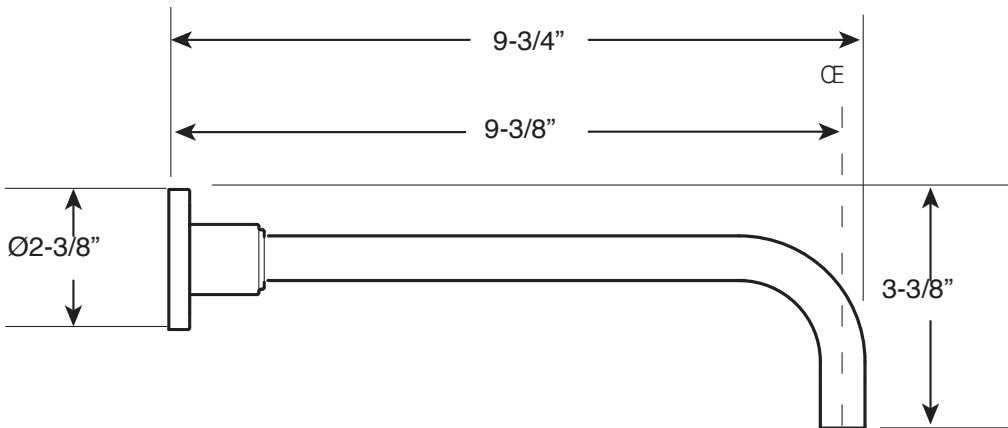

FEATURES:

- All brass construction
- Independent corner valves
- Includes soft touch drain assembly: P/N 18.11.052
- 1/4-turn ceramic disc valve cartridges P/N 18.30.035 Cold 18.30.036 Hot
- Available in all finishes. Warranty varies according to finish selection.

3400/4400 Series Wall/
Vessel Lavatory Set with
Nova II Handles

1.344807

(1.344807T - Trim Only)

Note: Measurements are subject to change. No responsibility is assumed for use of superseded or voided pages.