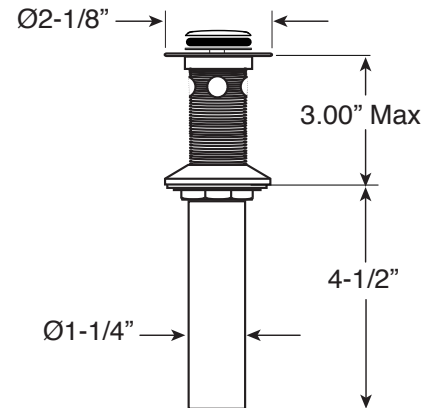

FEATURES:

- All brass construction
- Independent corner valves
- Includes soft touch drain assembly: P/N 18.11.052
- 1/4-turn ceramic disc valve cartridges P/N 18.30.035 Cold 18.30.036 Hot
- Available in all finishes. Warranty varies according to finish selection.

3400/4400 Series Wall/
Vessel Lavatory Set with
Nova II Handles

1.344807

(1.344807T - Trim Only)

Note: Measurements are subject to change. No responsibility is assumed for use of superseded or voided pages.