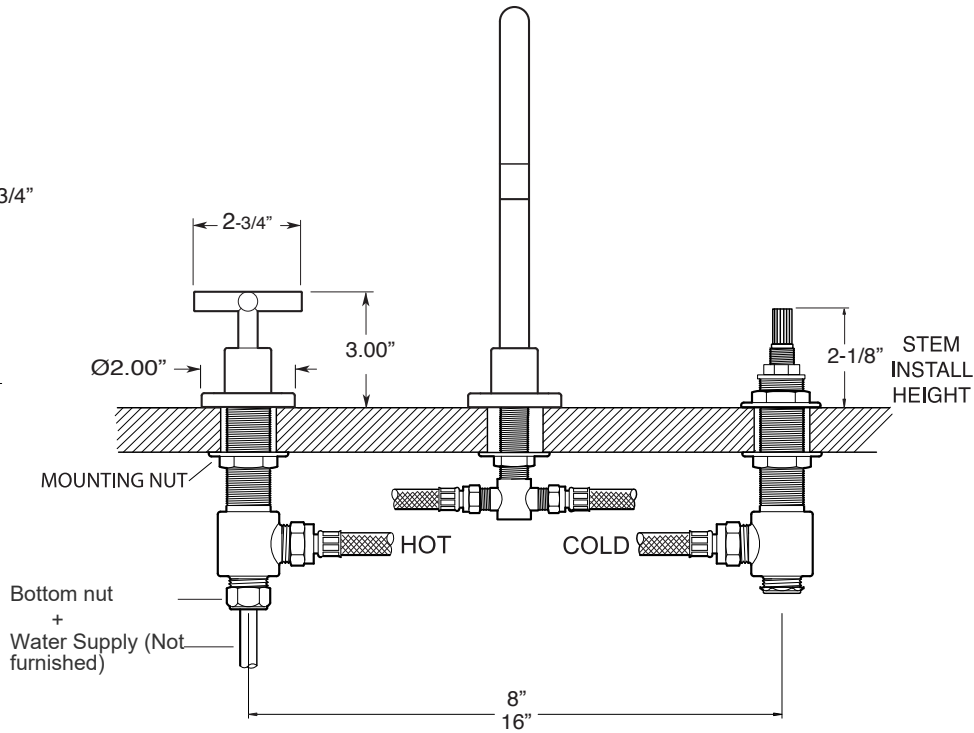

FEATURES:

- All brass construction. Flexible hoses designed to be installed on 8" to 16" centers. Includes soft touch drain assembly. P/N 18.11.052
- Lever style handles with inside screw attachment.
- 20 PT. 1/4-turn ceramic disc valve cartridge.
- 18.30.035 - COLD / 18.30.036 - HOT
- Available in all finishes. Warranty varies according to finish selection.
- Standard aerator is limited to 1.2 gpm.

**3400 Series Widespread
Lavatory Set with
Nova II Handle**

1.344808

SOFT TOUCH
DRAIN ASSEMBLY
P/N 18.11.052

NOTE: Spout and valves install through 1-1/4" diameter holes

Note: Measurements are subject to change or cancellation. No responsibility is assumed for use of superseded or voided pages.