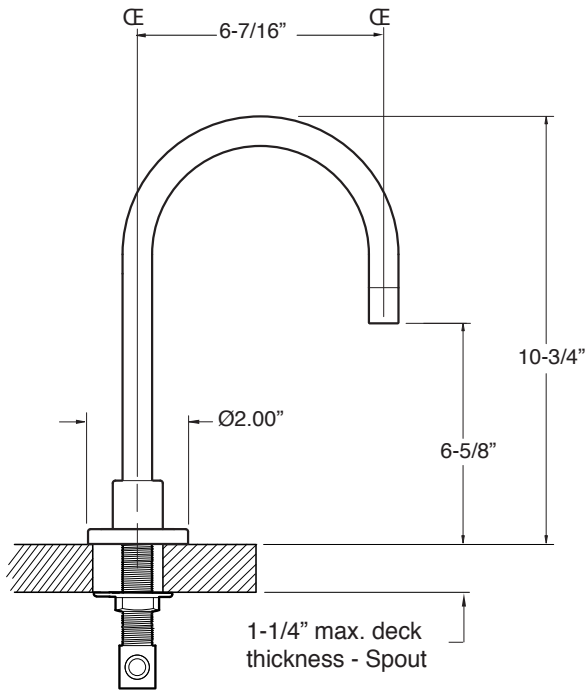

FEATURES:

- All brass construction. Flexible hoses designed to be installed on 8" to 16" centers. Includes soft touch drain assembly. P/N 18.11.052
- Lever style handles with inside screw attachment.
- 20 PT. 1/4-turn ceramic disc valve cartridge.
- 18.30.035 - COLD / 18.30.036 - HOT
- Available in all finishes. Warranty varies according to finish selection.
- Standard aerator is limited to 1.2 gpm.

**3400 Series Widespread
Lavatory Set with
Nova II Handle**

1.344808

SOFT TOUCH
DRAIN ASSEMBLY
P/N 18.11.052

NOTE: Spout and valves install through 1-1/4" diameter holes

Note: Measurements are subject to change or cancellation. No responsibility is assumed for use of superseded or voided pages.