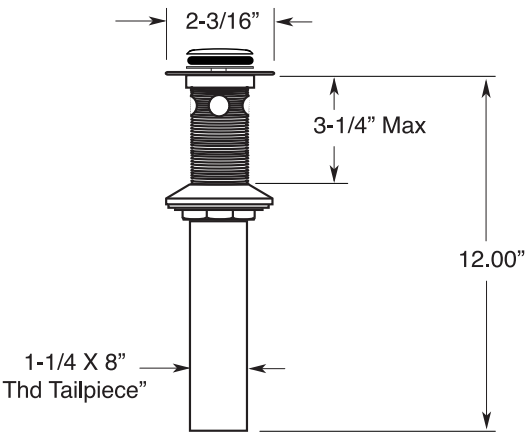

FEATURES:

- All brass construction. Flexible hoses designed to be installed on 8" to 16" centers. Includes soft touch drain assembly. P/N 18.11.052
- Lever style handles with inside screw attachment.
- 20 PT. 1/4-turn ceramic disc valve cartridge.
- 18.30.035 - COLD / 18.30.036 - HOT
- Available in all finishes. Warranty varies according to finish selection.
- Standard aerator is limited to 1.2 gpm.

**3400 Series Widespread
Lavatory Set with
Nova II Handle**

1.344808

SOFT TOUCH
DRAIN ASSEMBLY
P/N 18.11.052

NOTE: Spout and valves install through 1-1/4" diameter holes

Note: Measurements are subject to change or cancellation. No responsibility is assumed for use of superseded or voided pages.