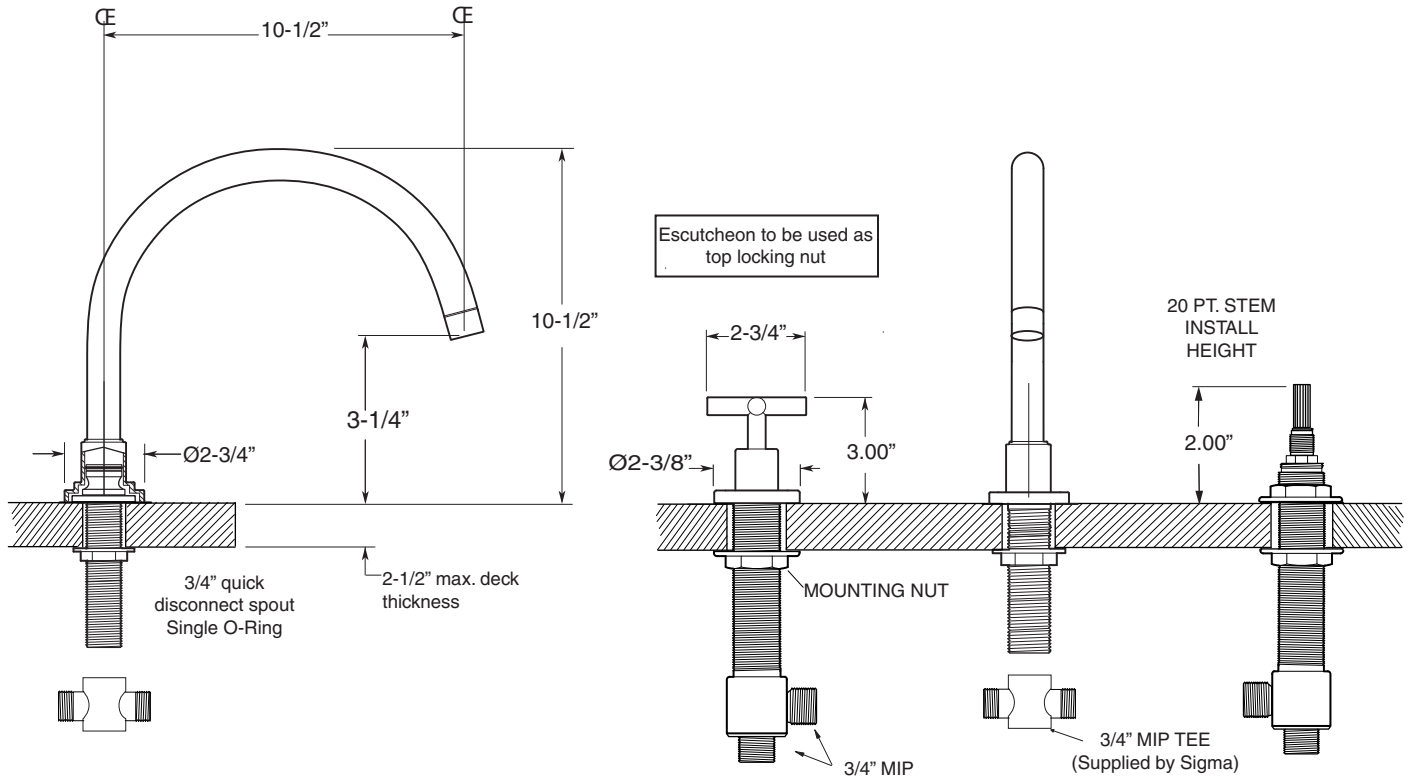

## FEATURES:

- All brass construction.
- 3/4" valve bodies with 20 PT. 1/4-turn ceramic disc cartridge.
  - 18.30.010 Cold, 18.30.011 Hot
- Available in all finishes. Warranty varies according to finish.

## 3400 Series 3-Hole Roman Tub Set with Nova II Handle

**1.344877**

1.344877T - Trim Only

78.30.006 - Rough Kit

**NOTE:** Spout and valves install through 1-1/4" diameter holes.  
Plumber to provide 3/4" supply lines to valves