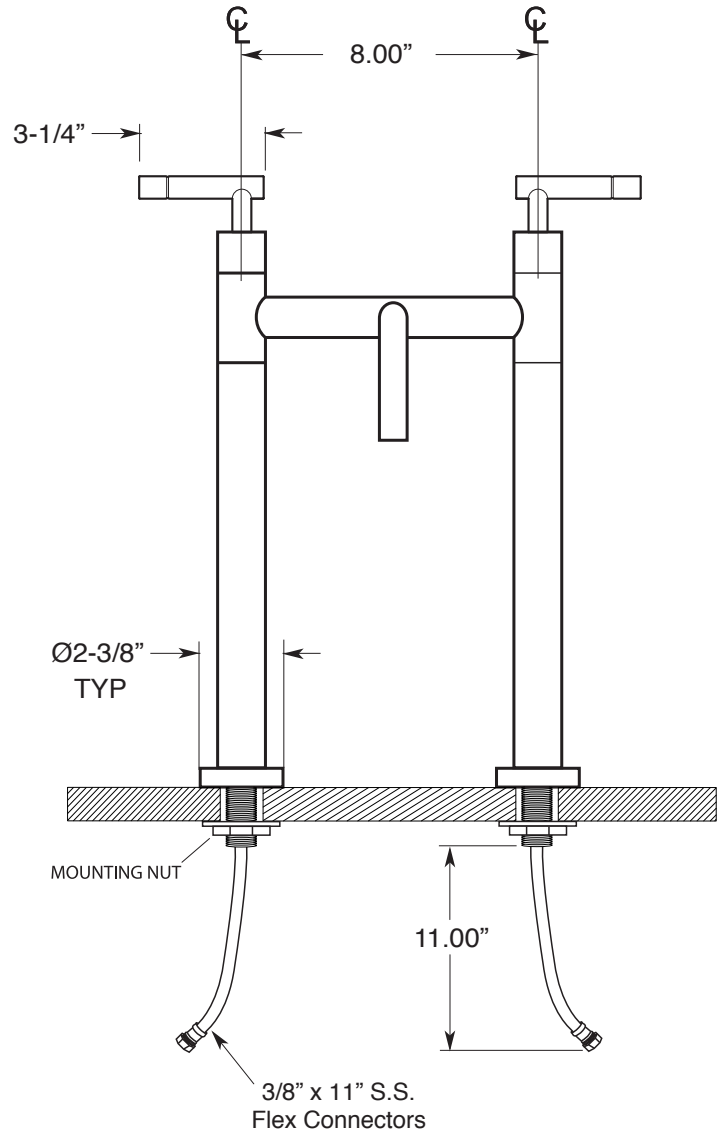

FEATURES:

- All brass construction.
- Flexible hose connections P/N 18.06.018
- Includes grid style drain without overflow P/N 18.11.120
- Concealed aerator requires special supplied blue removal key. Replacement aerator insert P/N: 18.07.132WS1.20
- Pre-assembled handle & escutcheon P/N: 18.01.091
- Replacement cartridge P/N: 18.30.035-cold / 18.30.036-hot
- Available in all finishes. Warranty varies according to finish selection.
- Standard aerator is limited to 1.2 gpm.

SPECIFICATIONS

3400/4400 Series Pillar Vessel Lavatory Set with Polaris II Handle

1.3449035

NOTE: Install through 1-1/4" diameter holes

Note: Measurements are subject to change or cancellation. No responsibility is assumed for use of superseded or voided pages.