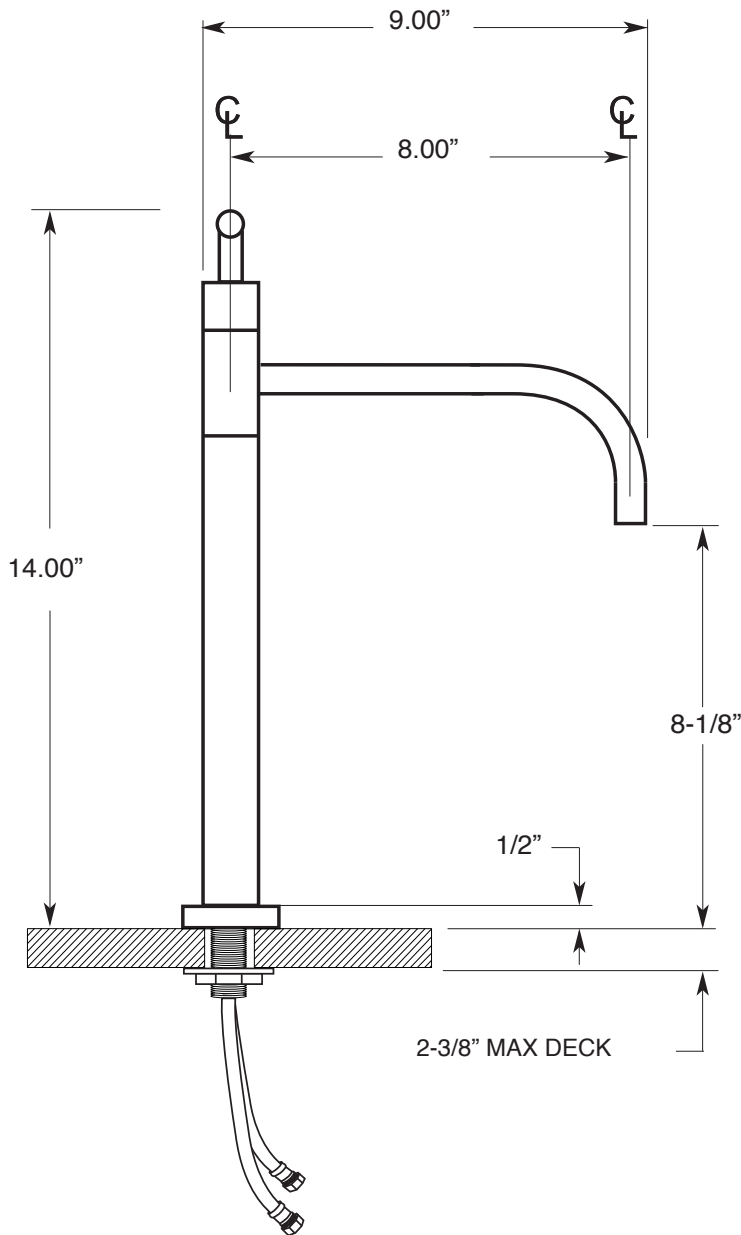

FEATURES:

- All brass construction.
- Flexible hose connections P/N 18.06.018
- Includes grid style drain without overflow P/N 18.11.120
- Concealed aerator requires special supplied blue removal key. Replacement aerator insert P/N: 18.07.132WS1.20
- Pre-assembled handle & escutcheon P/N: 18.01.091
- Replacement cartridge P/N: 18.30.035-cold / 18.30.036-hot
- Available in all finishes. Warranty varies according to finish selection.
- Standard aerator is limited to 1.2 gpm.

SPECIFICATIONS

3400/4400 Series Pillar Vessel Lavatory Set with Polaris II Handle

1.3449035

NOTE: Install through 1-1/4" diameter holes

Note: Measurements are subject to change or cancellation. No responsibility is assumed for use of superseded or voided pages.