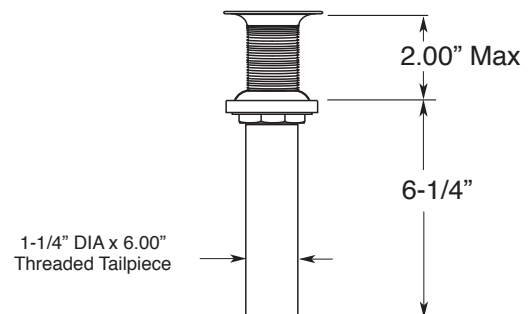

FEATURES:

- All brass construction.
- Flexible hose connections P/N 18.06.018
- Includes grid style drain without overflow P/N 18.11.120
- Concealed aerator requires special supplied blue removal key. Replacement aerator insert P/N: 18.07.132WS1.20
- Pre-assembled handle & escutcheon P/N: 18.01.091
- Replacement cartridge P/N: 18.30.035-cold / 18.30.036-hot
- Available in all finishes. Warranty varies according to finish selection.
- Standard aerator is limited to 1.2 gpm.

SPECIFICATIONS

3400/4400 Series Pillar Vessel Lavatory Set with Polaris II Handle

1.3449035

NOTE: Install through 1-1/4" diameter holes

Note: Measurements are subject to change or cancellation. No responsibility is assumed for use of superseded or voided pages.