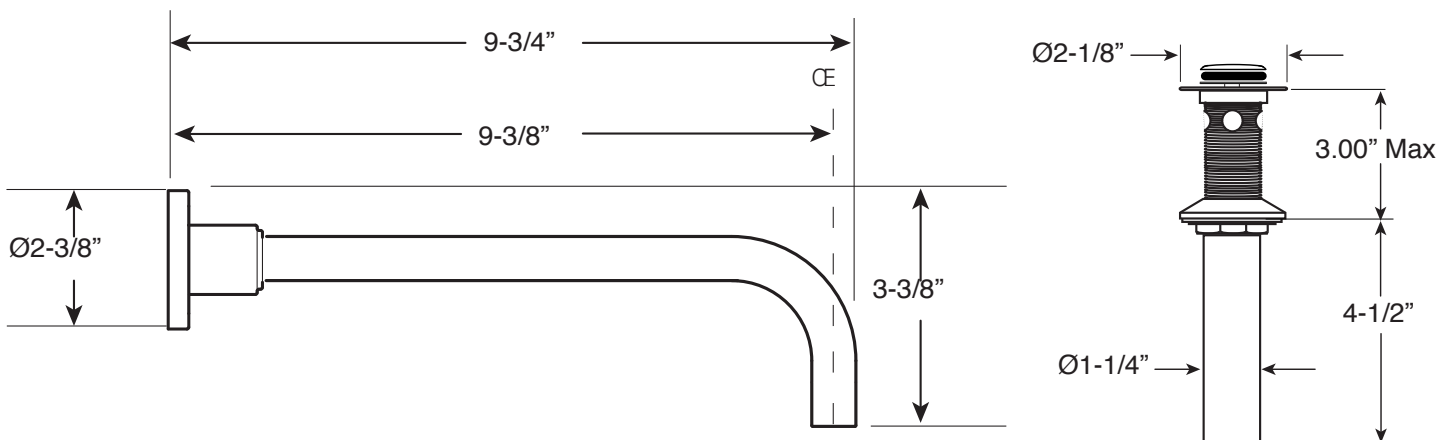

FEATURES:

- All brass construction
- Independent corner valves
- Includes soft touch drain assembly: P/N 18.11.052
- 1/4-turn ceramic disc valve cartridges P/N 18.30.035 Cold 18.30.036 Hot
- Available in all finishes. Warranty varies according to finish selection.

3400/4400 Series Wall/ Vessel Lavatory Set with Polaris II Handles

1.344907

(1.344907T - Trim Only)

Note: Measurements are subject to change. No responsibility is assumed for use of superseded or voided pages.