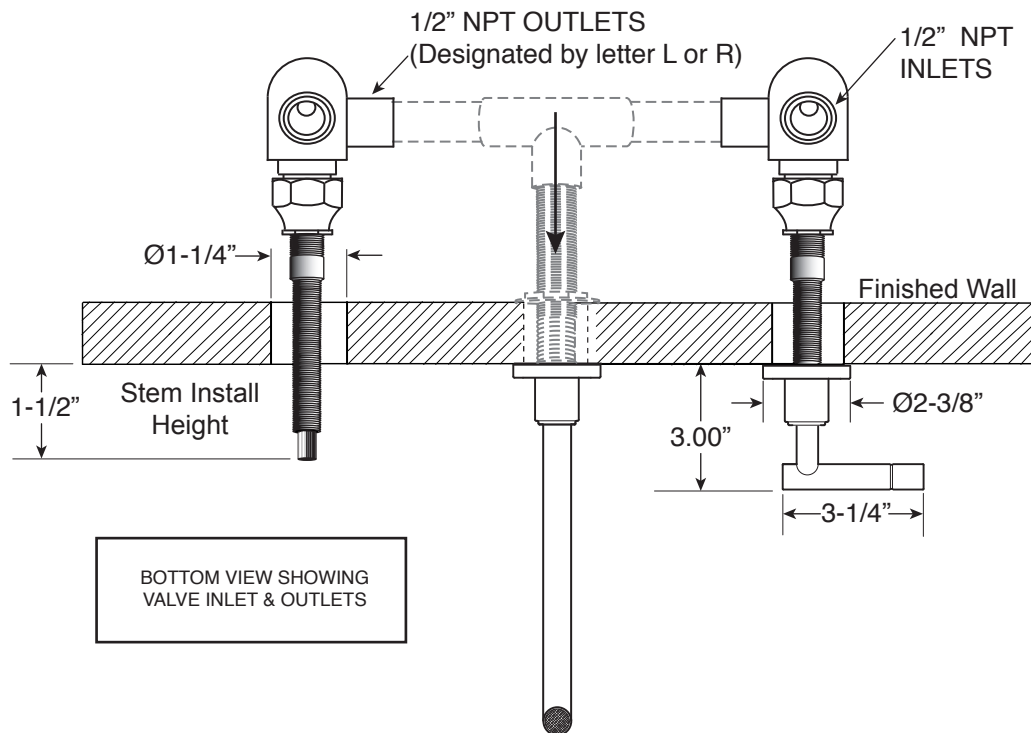

FEATURES:

- All brass construction
- Independent corner valves
- Includes soft touch drain assembly: P/N 18.11.052
- 1/4-turn ceramic disc valve cartridges P/N 18.30.035 Cold 18.30.036 Hot
- Available in all finishes. Warranty varies according to finish selection.

3400/4400 Series Wall/ Vessel Lavatory Set with Polaris II Handles

1.344907

(1.344907T - Trim Only)

Note: Measurements are subject to change. No responsibility is assumed for use of superseded or voided pages.