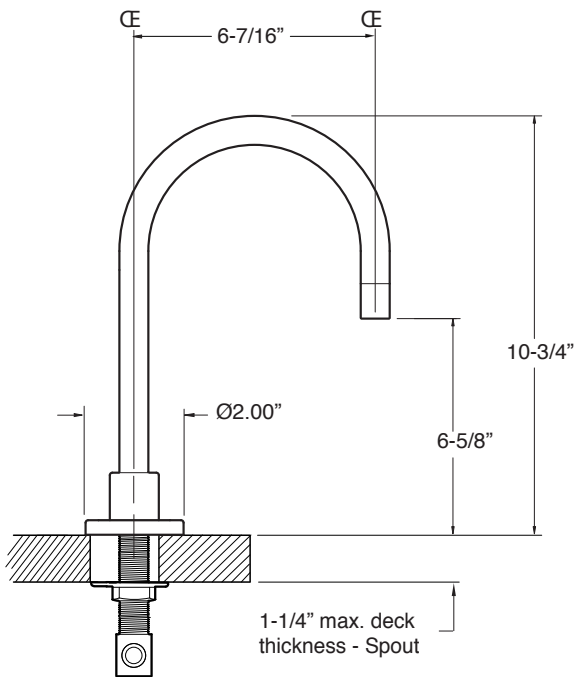

FEATURES:

- All brass construction. Flexible hoses designed to be installed on 8" to 16" centers. Includes soft touch drain assembly. P/N 18.11.052
- Lever style handles with inside screw attachment.
- 20 PT. 1/4-turn ceramic disc valve cartridge.
- 18.30.035 - COLD / 18.30.036 - HOT
- Available in all finishes. Warranty varies according to finish selection.
- Standard aerator is limited to 1.2 gpm.

**3400 Series Widespread
Lavatory Set with
Polaris II Handle**

1.344908

NOTE: Spout and valves install through 1-1/4" diameter holes

Note: Measurements are subject to change or cancellation. No responsibility is assumed for use of superseded or voided pages.