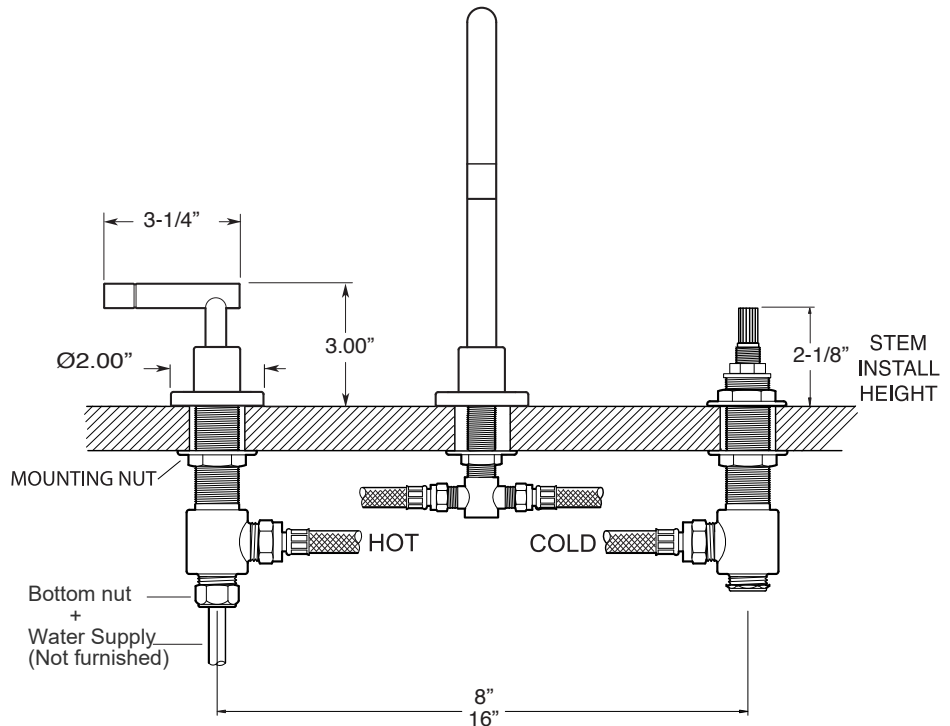

FEATURES:

- All brass construction. Flexible hoses designed to be installed on 8" to 16" centers. Includes soft touch drain assembly. P/N 18.11.052
- Lever style handles with inside screw attachment.
- 20 PT. 1/4-turn ceramic disc valve cartridge.
- 18.30.035 - COLD / 18.30.036 - HOT
- Available in all finishes. Warranty varies according to finish selection.
- Standard aerator is limited to 1.2 gpm.

**3400 Series Widespread
Lavatory Set with
Polaris II Handle**

1.344908

NOTE: Spout and valves install through 1-1/4" diameter holes

Note: Measurements are subject to change or cancellation. No responsibility is assumed for use of superseded or voided pages.