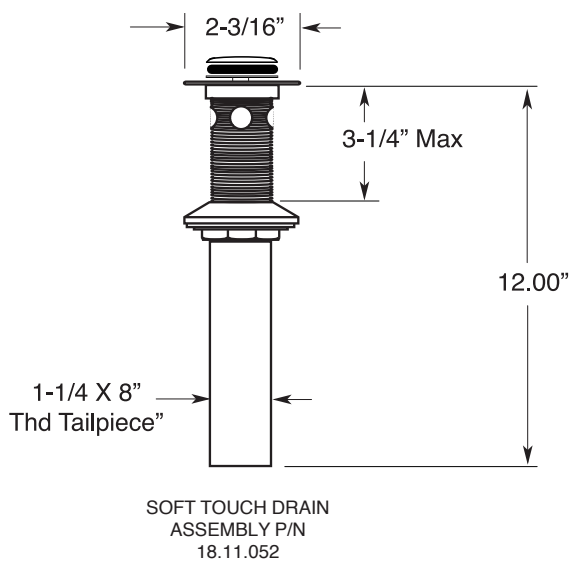

FEATURES:

- All brass construction. Flexible hoses designed to be installed on 8" to 16" centers. Includes soft touch drain assembly. P/N 18.11.052
- Lever style handles with inside screw attachment.
- 20 PT. 1/4-turn ceramic disc valve cartridge.
- 18.30.035 - COLD / 18.30.036 - HOT
- Available in all finishes. Warranty varies according to finish selection.
- Standard aerator is limited to 1.2 gpm.

**3400 Series Widespread
Lavatory Set with
Polaris II Handle**

1.344908

NOTE: Spout and valves install through 1-1/4" diameter holes

Note: Measurements are subject to change or cancellation. No responsibility is assumed for use of superseded or voided pages.