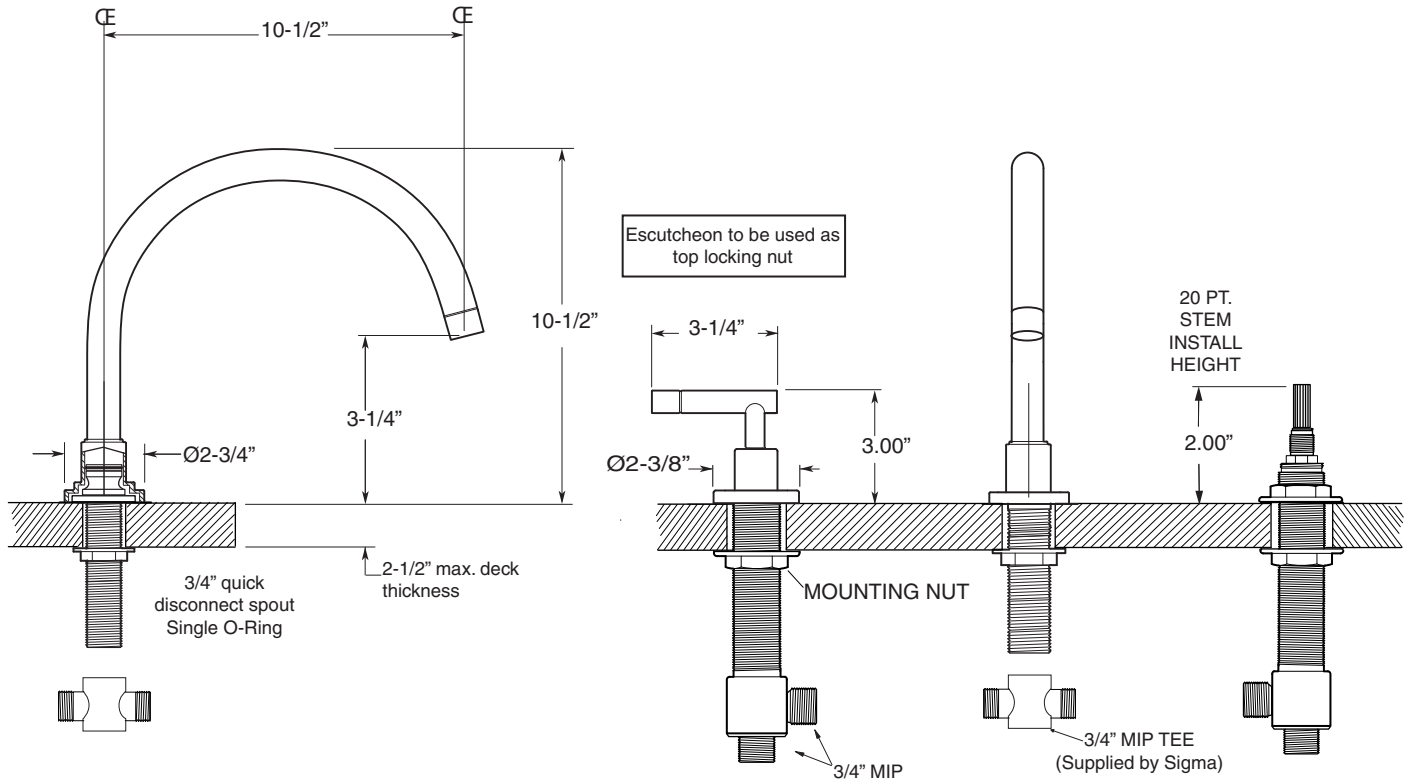

FEATURES:

- All brass construction.
- 3/4" valve bodies with 20 PT. 1/4-turn ceramic disc cartridge.
  - 18.30.010 Cold, 18.30.011 Hot
- Available in all finishes. Warranty varies according to finish.

## 3400 Series 3-Hole Roman Tub Set with Polaris II Handle

**1.344977**

1.344977T - Trim Only

78.30.006 - Rough Kit

NOTE: Spout and valves install through 1-1/4" diameter holes.  
Plumber to provide 3/4" supply lines to valves

Note: Measurements are subject to change or cancellation. No responsibility is assumed for use of superseded or voided pages.