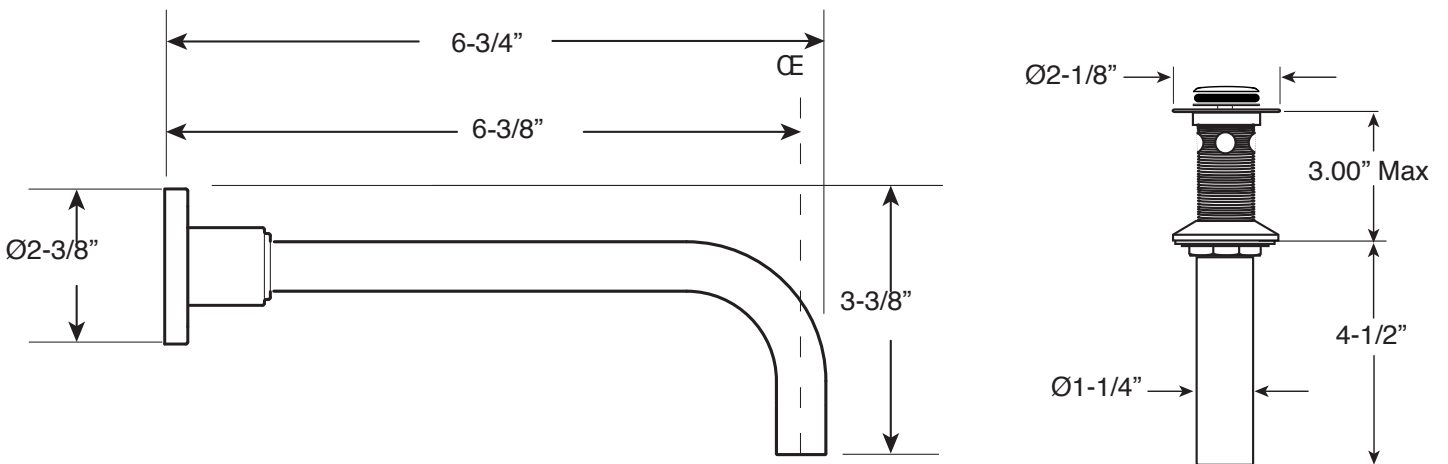

FEATURES:

- All brass construction
- Independent corner valves
- Includes soft touch drain assembly: P/N 18.11.052
- 1/4-turn ceramic disc valve cartridges P/N 18.30.035 Cold 18.30.036 Hot
- Available in all finishes. Warranty varies according to finish selection.

3400/4400 Series Short Wall/Vessel Lavatory Set with Ceres II Handles

1.345007S
(1.345007ST - Trim Only)

Note: Measurements are subject to change. No responsibility is assumed for use of superseded or voided pages.