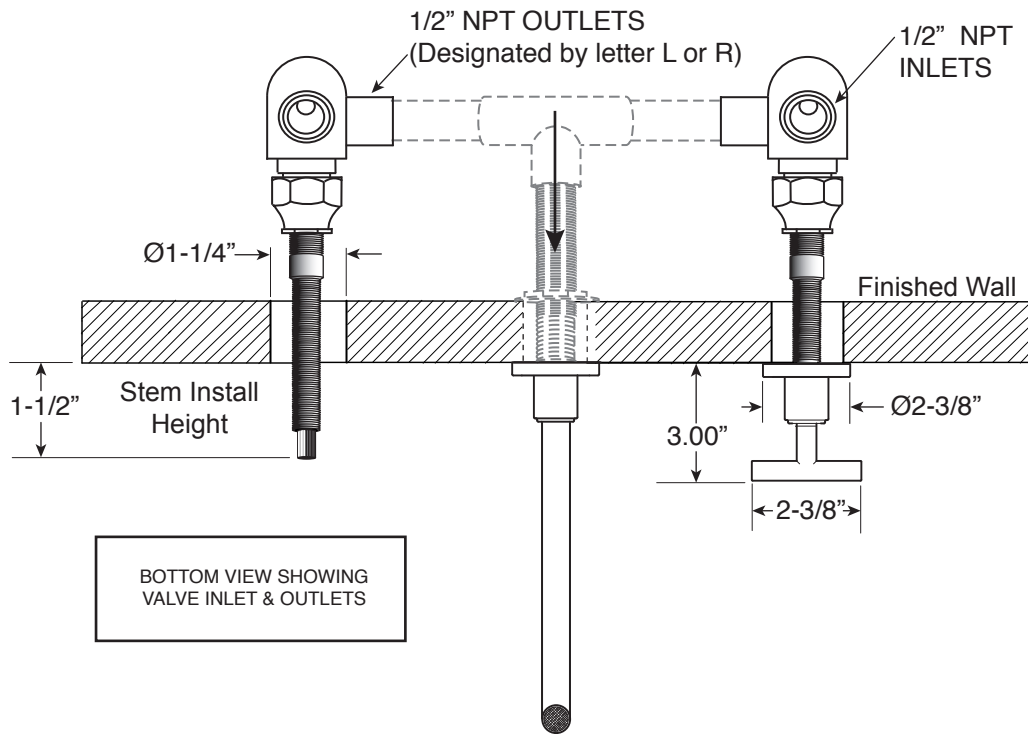

FEATURES:

- All brass construction
- Independent corner valves
- Includes soft touch drain assembly: P/N 18.11.052
- 1/4-turn ceramic disc valve cartridges P/N 18.30.035 Cold 18.30.036 Hot
- Available in all finishes. Warranty varies according to finish selection.

3400/4400 Series Short Wall/Vessel Lavatory Set with Ceres II Handles

1.345007S
(1.345007ST - Trim Only)

Note: Measurements are subject to change. No responsibility is assumed for use of superseded or voided pages.