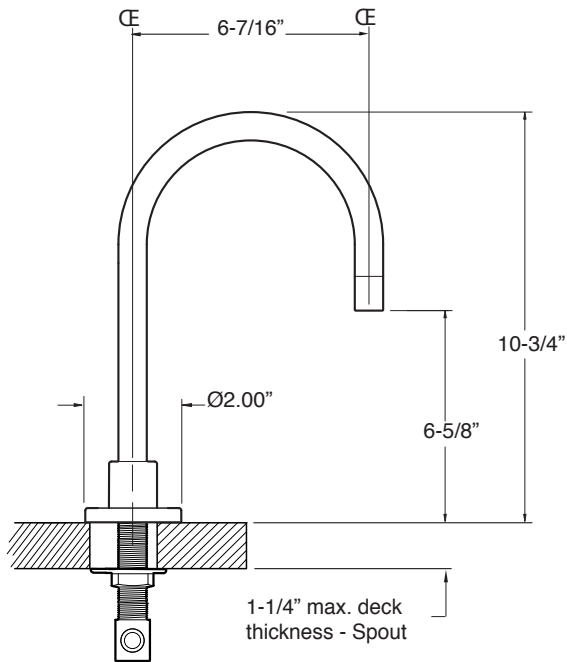

**FEATURES:**

- All brass construction. Flexible hoses designed to be installed on 8" to 16" centers. Includes soft touch drain assembly. P/N 18.11.052
- Lever style handles with inside screw attachment.
- 20 PT. 1/4-turn ceramic disc valve cartridge.
- 18.30.035 - COLD / 18.30.036 - HOT
- Available in all finishes. Warranty varies according to finish selection.
- Standard aerator is limited to 1.2 gpm.

**3400 Series Widespread  
Lavatory Set with  
Ceres II Handle**

**1.345008**

NOTE: Spout and valves install through 1-1/4" diameter holes

SOFT TOUCH  
DRAIN ASSEMBLY  
P/N 18.11.052

Note: Measurements are subject to change or cancellation. No responsibility is assumed for use of superseded or voided pages.