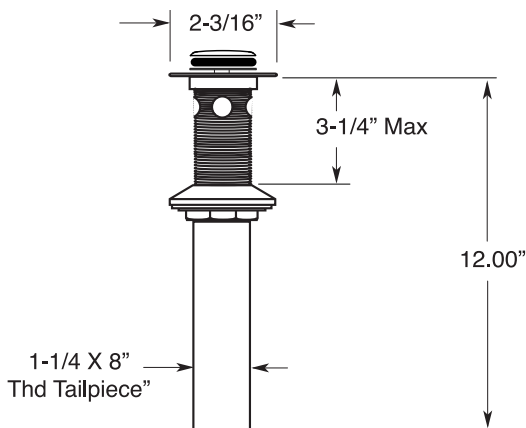

**FEATURES:**

- All brass construction. Flexible hoses designed to be installed on 8" to 16" centers. Includes soft touch drain assembly. P/N 18.11.052
- Lever style handles with inside screw attachment.
- 20 PT. 1/4-turn ceramic disc valve cartridge.
- 18.30.035 - COLD / 18.30.036 - HOT
- Available in all finishes. Warranty varies according to finish selection.
- Standard aerator is limited to 1.2 gpm.

**3400 Series Widespread  
Lavatory Set with  
Ceres II Handle**

**1.345008**

NOTE: Spout and valves install through 1-1/4" diameter holes

SOFT TOUCH  
DRAIN ASSEMBLY  
P/N 18.11.052

Note: Measurements are subject to change or cancellation. No responsibility is assumed for use of superseded or voided pages.