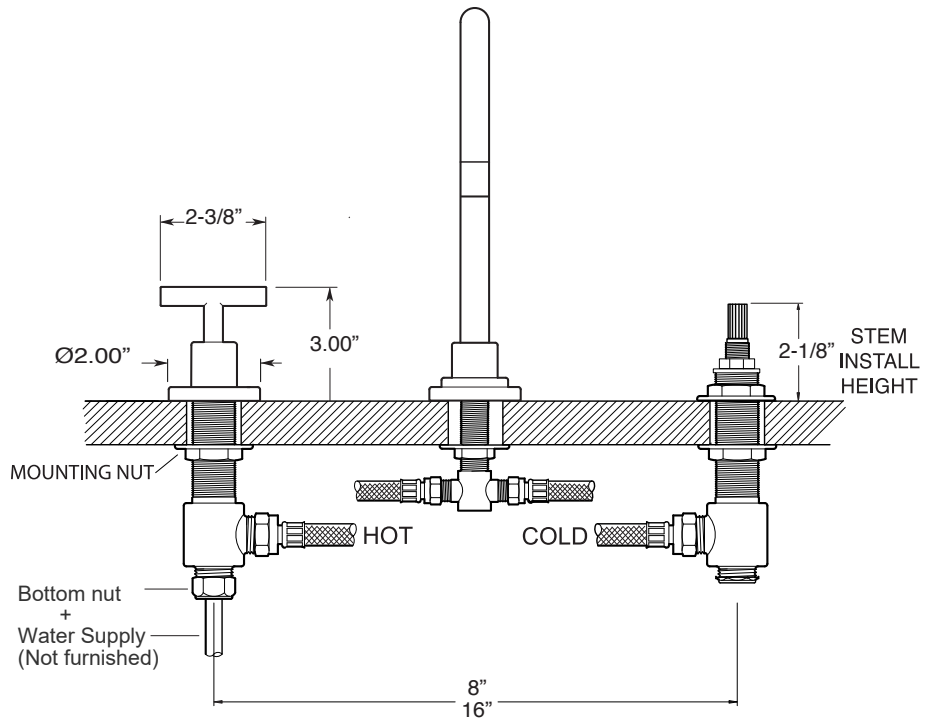

**FEATURES:**

- All brass construction. Flexible hoses designed to be installed on 8" to 16" centers. Includes soft touch drain assembly. P/N 18.11.052
- Lever style handles with inside screw attachment.
- 20 PT. 1/4-turn ceramic disc valve cartridge.
- 18.30.035 - COLD / 18.30.036 - HOT
- Available in all finishes. Warranty varies according to finish selection.
- Standard aerator is limited to 1.2 gpm.

**3400 Series Widespread  
Lavatory Set with  
Ceres II Handle**

**1.345008**

NOTE: Spout and valves install through 1-1/4" diameter holes

SOFT TOUCH  
DRAIN ASSEMBLY  
P/N 18.11.052

Note: Measurements are subject to change or cancellation. No responsibility is assumed for use of superseded or voided pages.