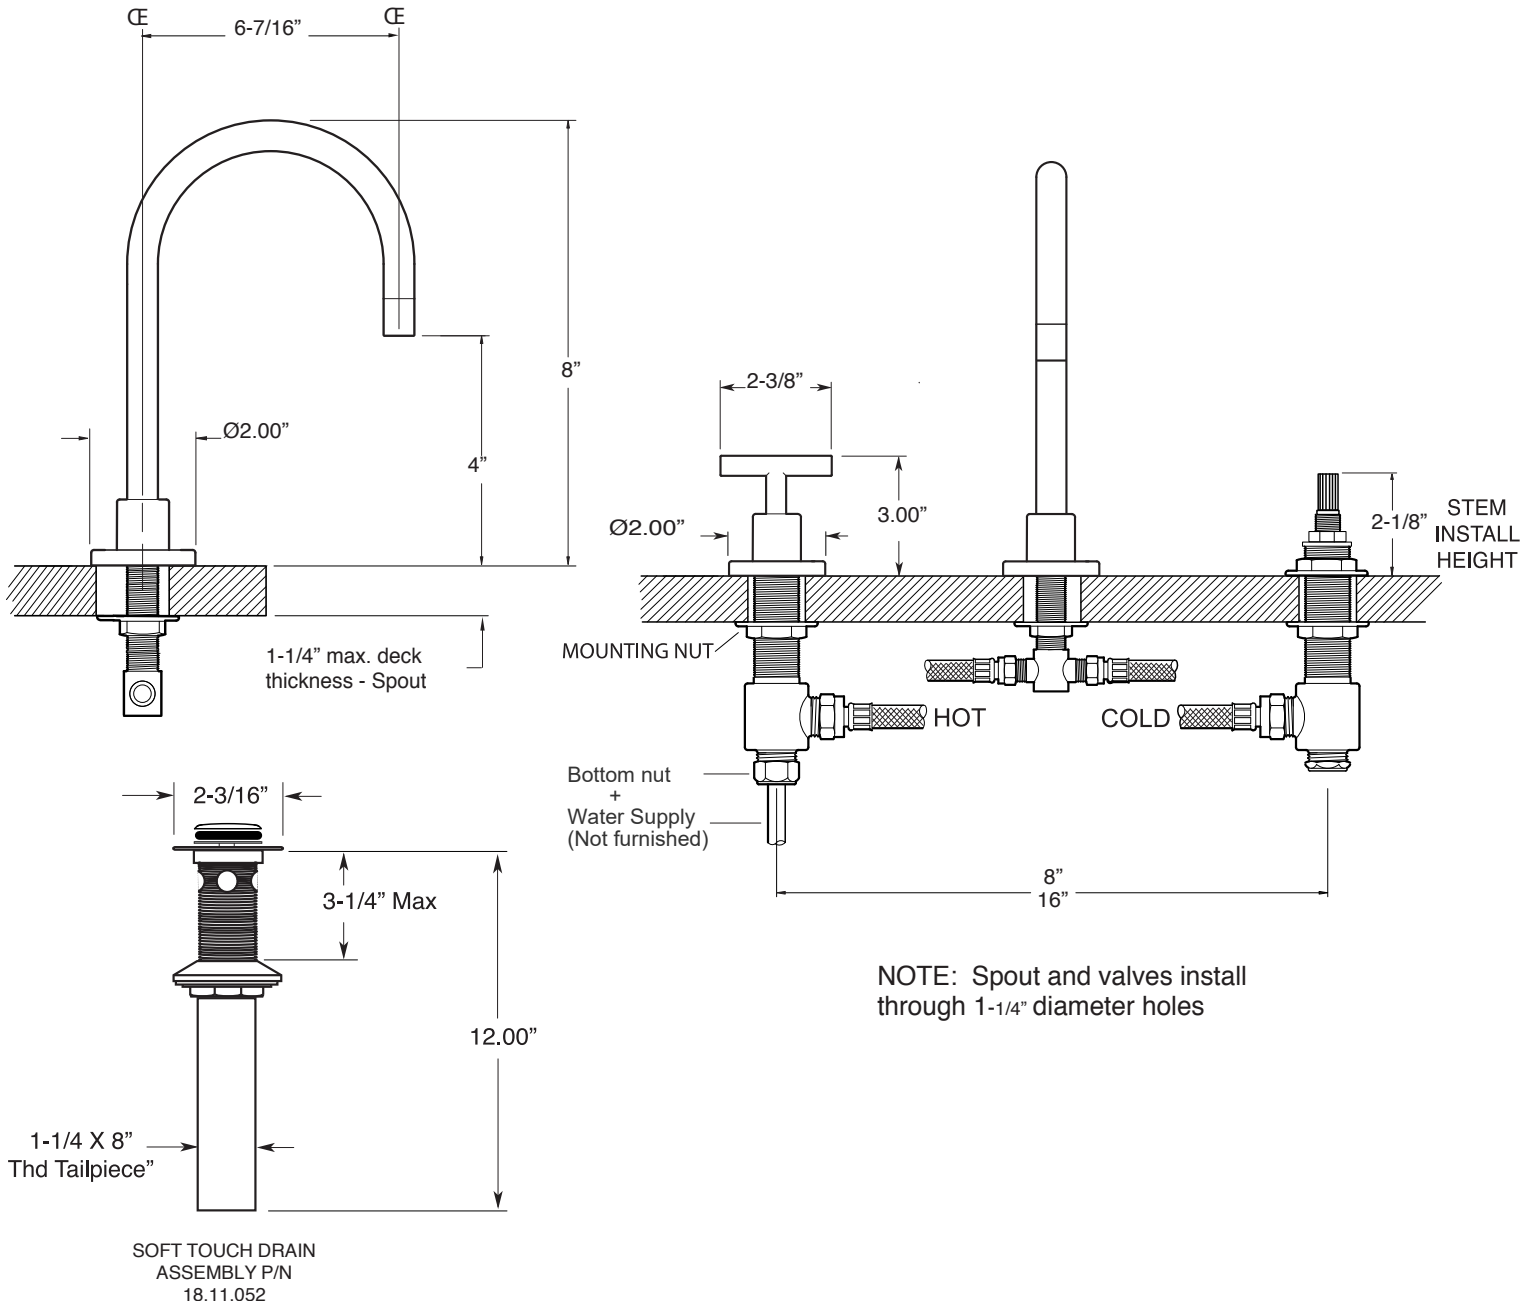

FEATURES:

- All brass construction. Flexible hoses designed to be installed on 8" to 16" centers. Includes soft touch drain assembly. P/N 18.11.052
- Lever style handles with inside screw attachment.
- 20 PT. 1/4-turn ceramic disc valve cartridge.
- 18.30.035 - COLD / 18.30.036 - HOT
- Available in all finishes. Warranty varies according to finish selection.
- Standard aerator is limited to 1.2 gpm.

**3400 Series Widespread
Lavatory Set with Short Spout
and Ceres II Handle
1.345008S**

Note: Measurements are subject to change or cancellation. No responsibility is assumed for use of superseded or voided pages.