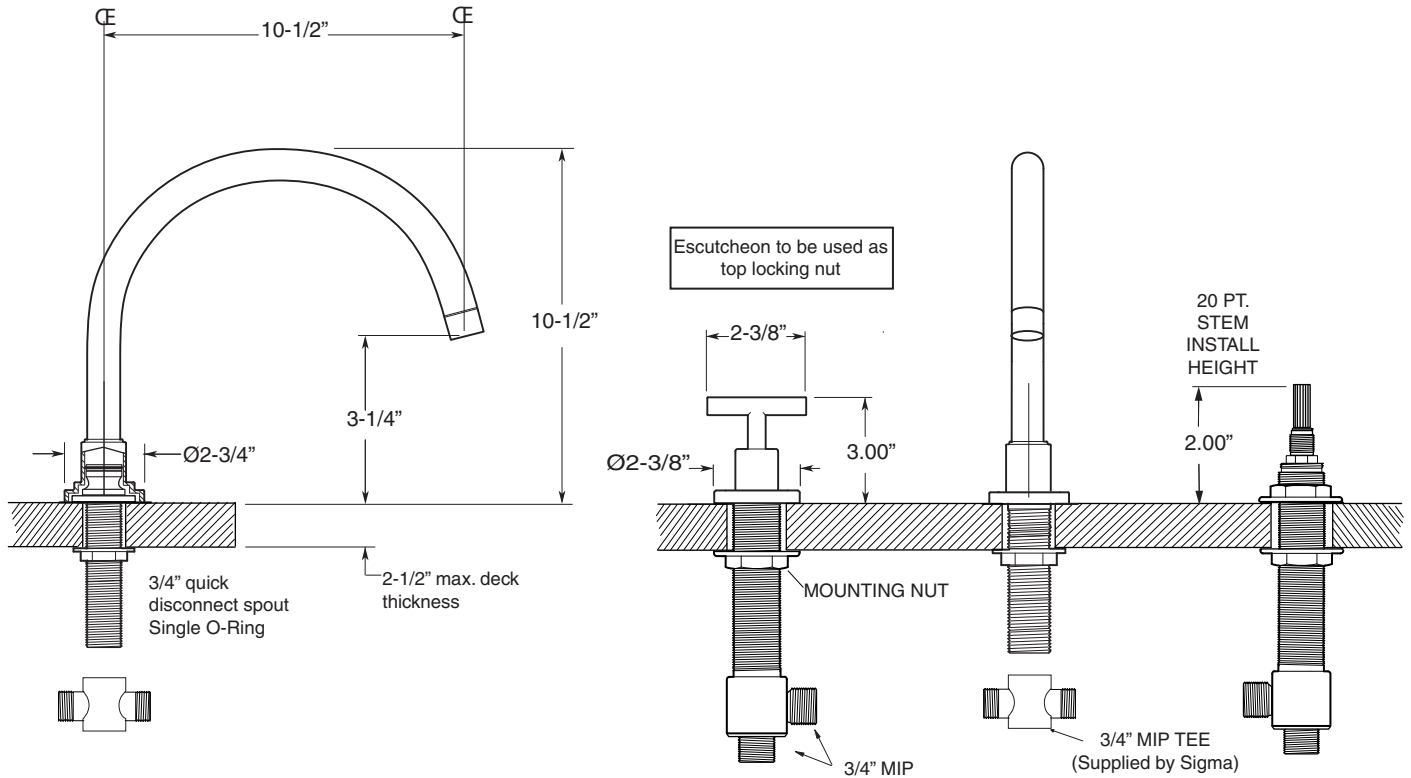

FEATURES:

- All brass construction.
- 3/4" valve bodies with 20 PT. 1/4-turn ceramic disc cartridge.
 - 18.30.010 Cold, 18.30.011 Hot
- Available in all finishes. Warranty varies according to finish.

3400 Series 3-Hole Roman Tub Set with Ceres II Handle

1.345077

1.345077T - Trim Only

78.30.006 - Rough Kit

NOTE: Spout and valves install through 1-1/4" diameter holes.
Plumber to provide 3/4" supply lines to valves