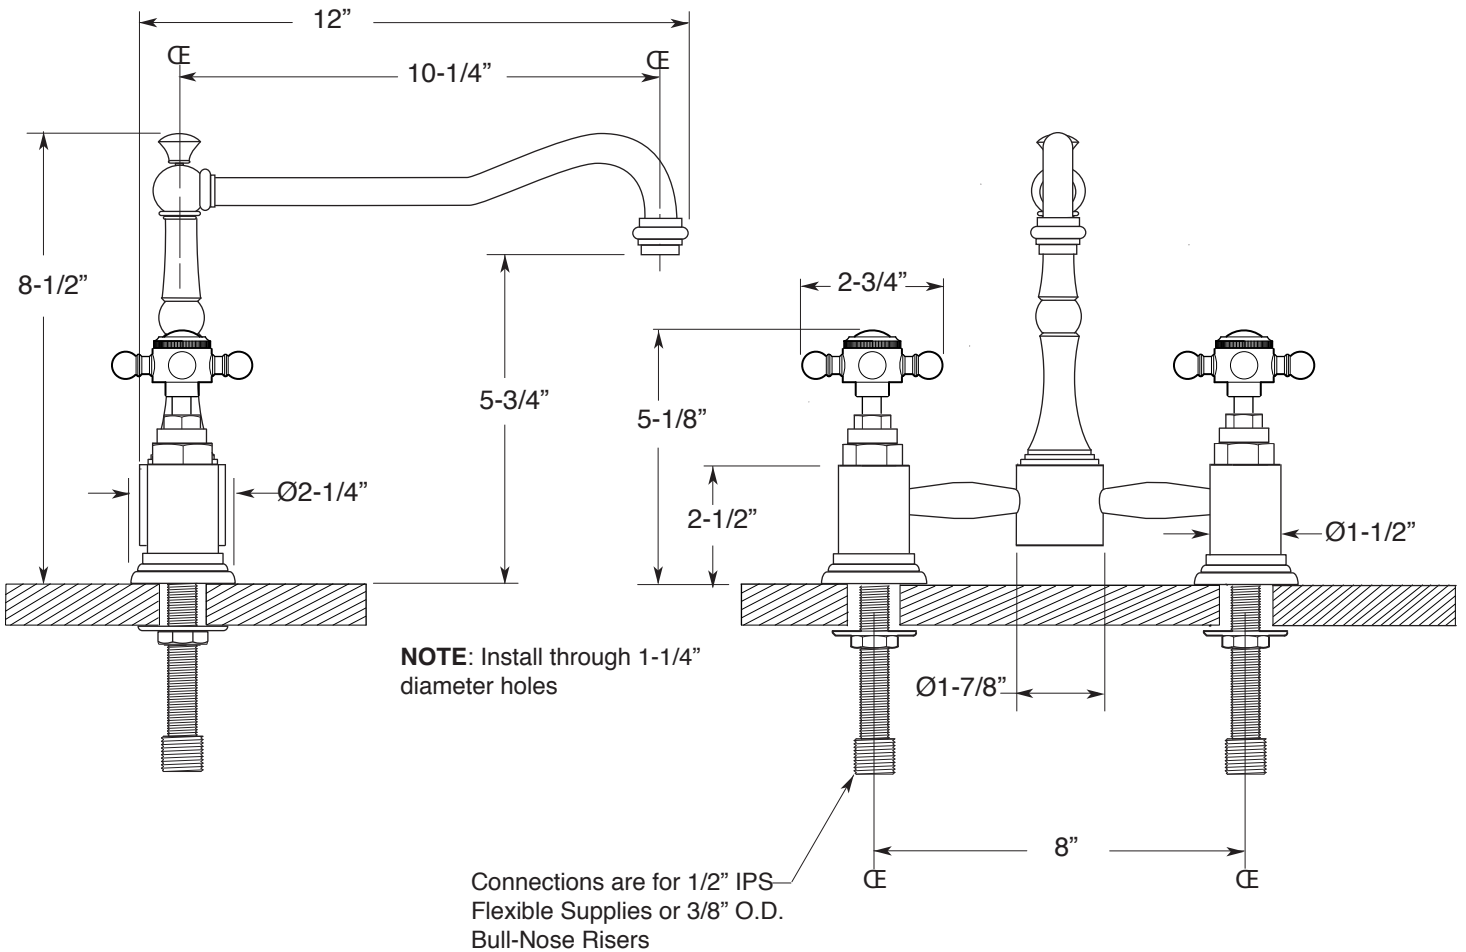

**FEATURES:**

- All brass construction
- Available in all Sigma finishes
- Maximum deck thickness: 2-1/4"
- Replacement cartridges: 18.30.029-cold, 18.30.030-hot
- Custom option: High-arc extended swivel spout, 11" center-center, 14" overall height
- Measurements vary according to handle choice
- Certified to meet or exceed the following codes and standards: ASME A112.18.1/CSA B 125.1-2011

**Kitchen & Bar**

**Pillar Kitchen  
Salem Handle**

1.3509030

Note: Measurements are subject to change or cancellation. No responsibility is assumed for use of superseded or voided pages.