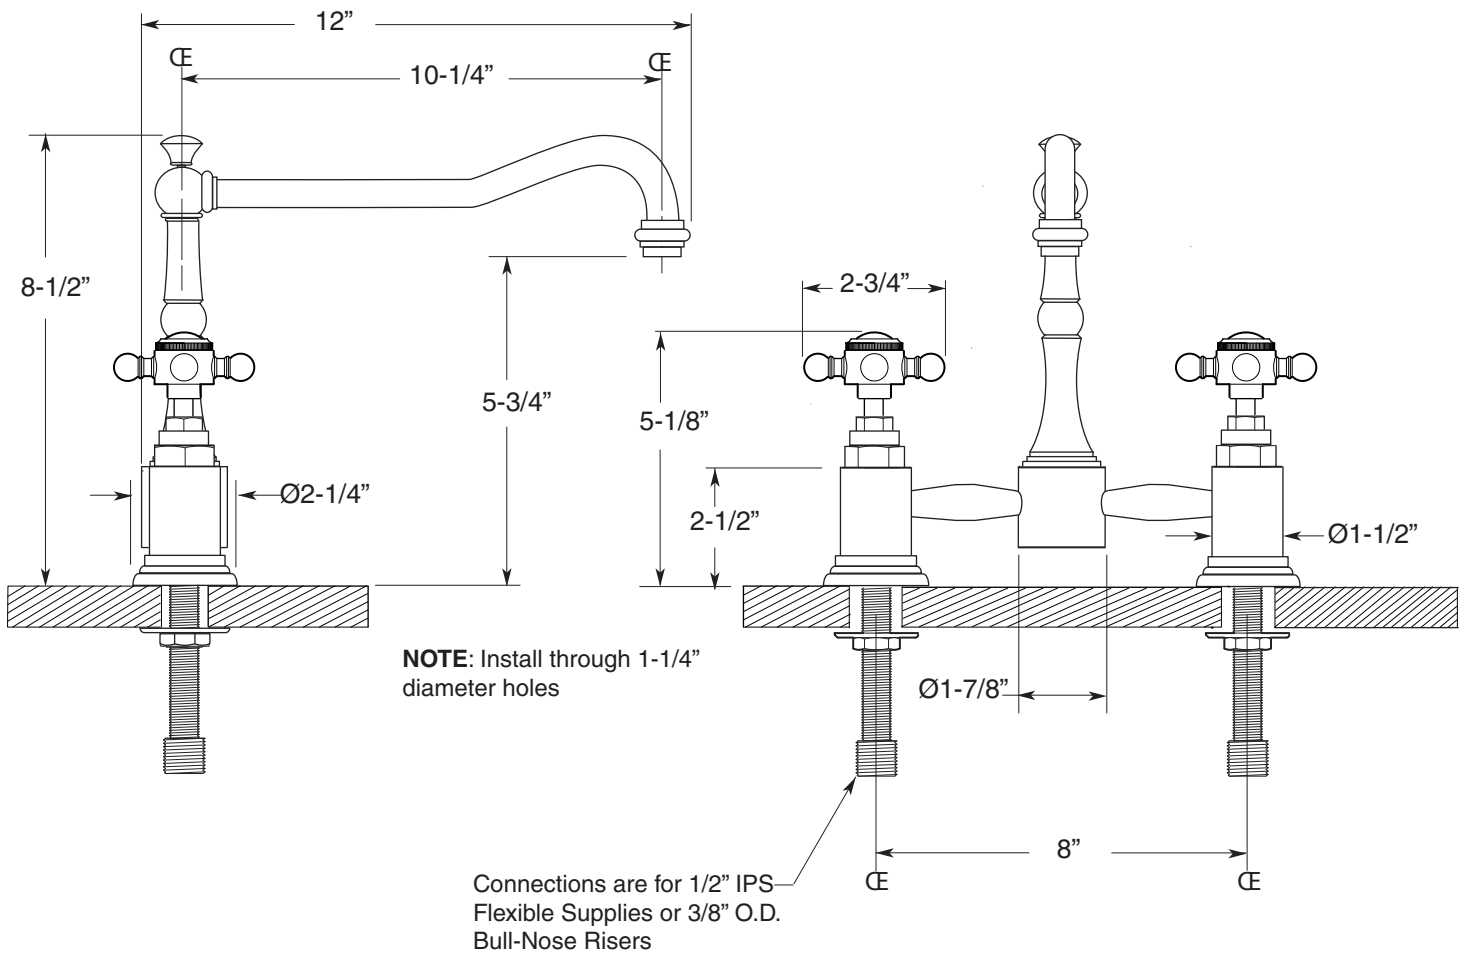

FEATURES:

- All brass construction
- Available in all Sigma finishes
- Maximum deck thickness: 2-1/4"
- Replacement cartridges: 18.30.029-cold, 18.30.030-hot
- Custom option: High-arc extended swivel spout, 11" center-center, 14" overall height
- Measurements vary according to handle choice

Pillar Kitchen
1.3509030
Salem Handle

Note: Measurements are subject to change or cancellation. No responsibility is assumed for use of superseded or voided pages.