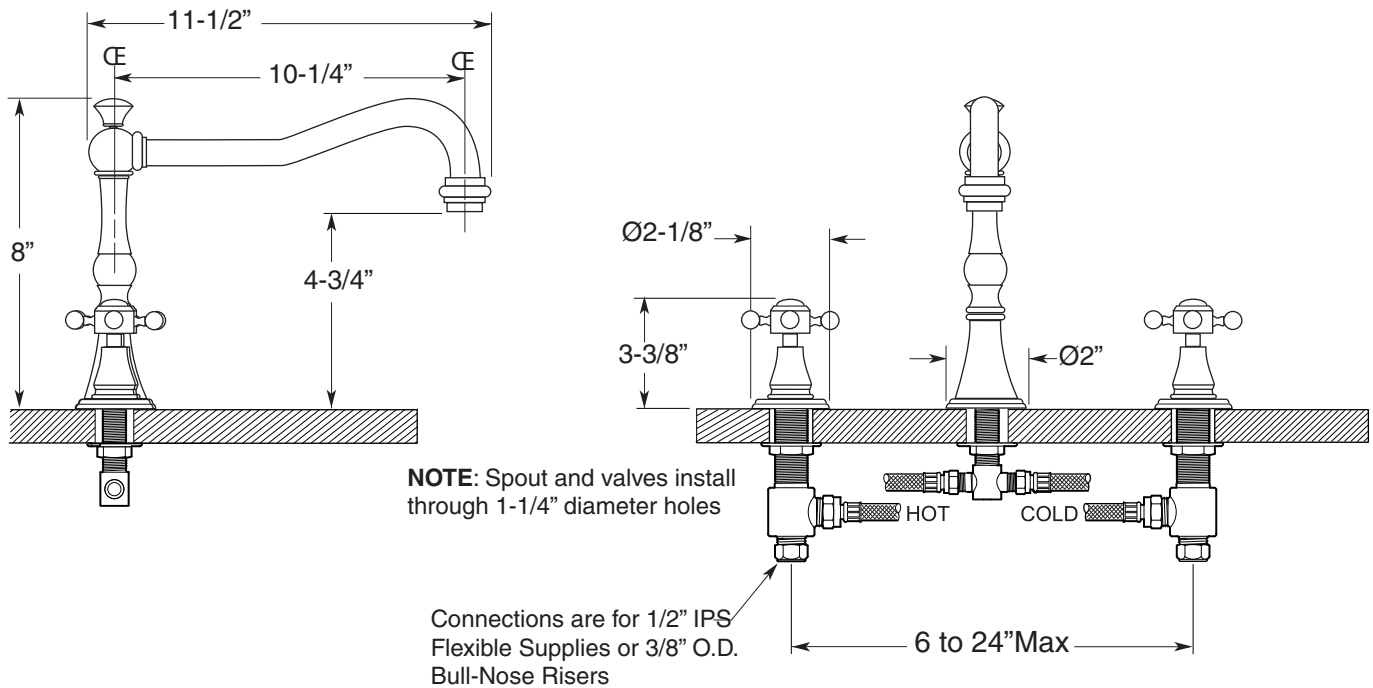

Kitchen & Bar

FEATURES:

- All brass construction
- Available in all Sigma finishes
- 12" Stainless steel flex lines from valves to spout are supplied
- Maximum deck thickness: 1-3/4"
- Replacement cartridge - 1/4 Turn ceramic disc cartridge
Cold: 18.30.029 / Hot: 18.30.030
- Measurements vary according to handle choice

350 Widespread Kitchen
1.3555010
St. Michel Handle

DISCONTINUED

Note: Measurements are subject to change or cancellation. No responsibility is assumed for use of superseded or voided pages.