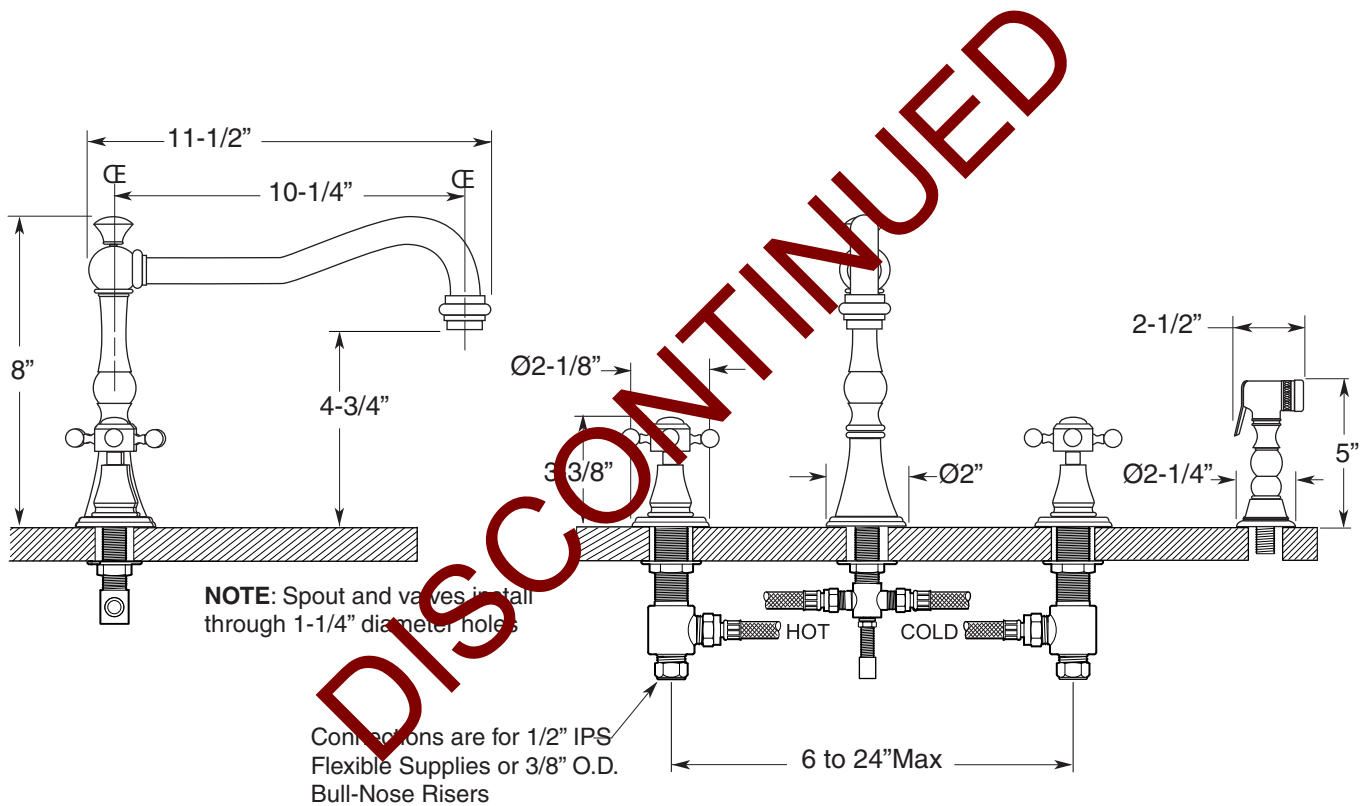

FEATURES:

- All brass construction
- Available in all Sigma finishes
- 12" Stainless steel flex lines from valves to spout are supplied
- Maximum deck thickness: 1-3/4"
- Replacement cartridge - 1/4 Turn ceramic disc cartridge Cold: 18.30.029 / Hot: 18.30.030
- Measurements vary according to handle choice

350 Widespread Kitchen
 with Metal Handspray
 1.3555012
 St. Michel Handle

Note: Measurements are subject to change or cancellation. No responsibility is assumed for use of superseded or voided pages.