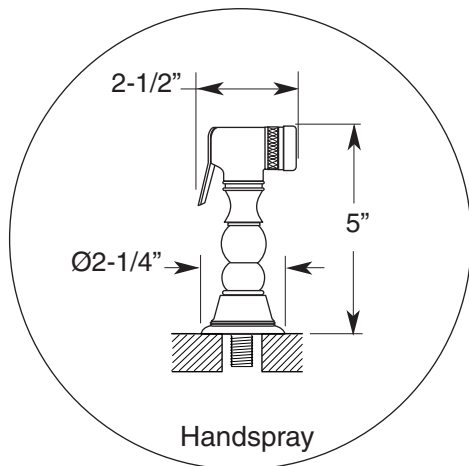

FEATURES:

- All brass construction
- Available in all Sigma finishes
- Maximum deck thickness: 2-1/4"
- Replacement cartridges: 18.30.035 (C), 18.30.036 (H)
- Custom option: High-arc extended swivel spout, 11" center-center, 14" overall height
- Measurements vary according to handle choice

SPECIFICATIONS

Pillar-Style Kitchen Faucet w/ St. Michel Handles and Sidespray

1.3555032

NOTE: Install through 1-1/4" diameter holes

Connections are for 1/2" IPS Flexible Supplies or 3/8" O.D. Bull-Nose Risers

Note: Measurements are subject to change or cancellation. No responsibility is assumed for use of superseded or voided pages.