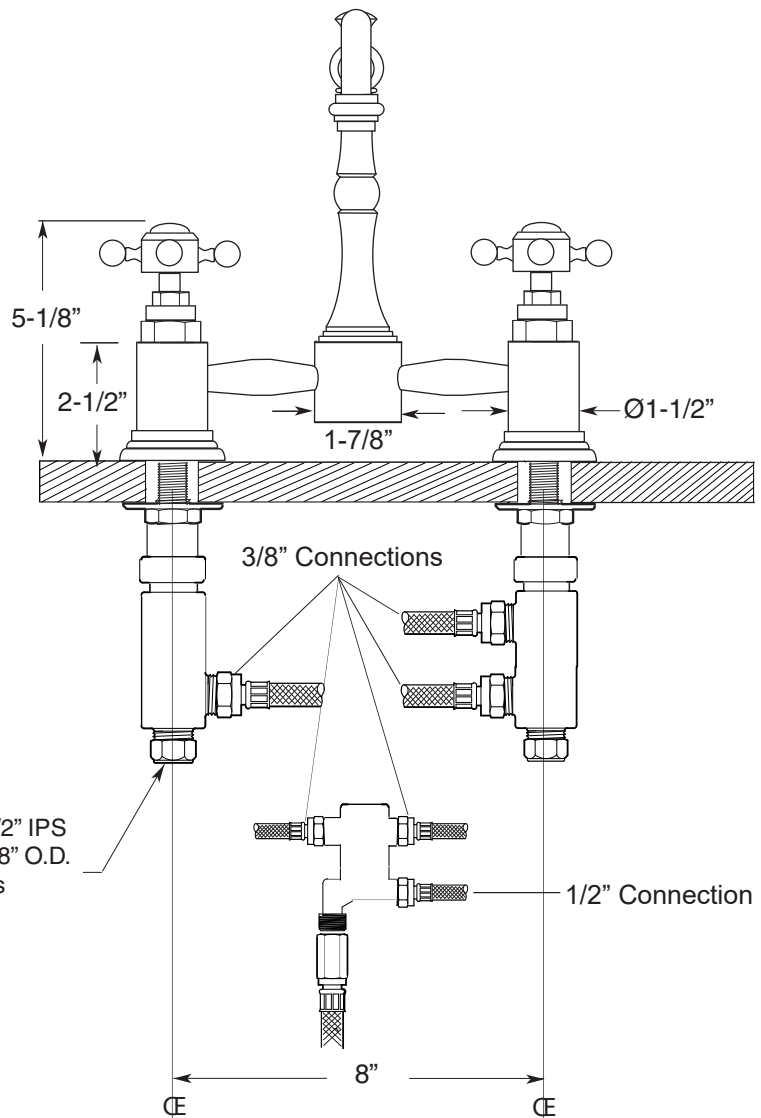

FEATURES:

- All brass construction
- Available in all Sigma finishes
- Maximum deck thickness: 2-1/4"
- Replacement cartridges: 18.30.035 (C), 18.30.036 (H)
- Custom option: High-arc extended swivel spout, 11" center-center, 14" overall height
- Measurements vary according to handle choice

SPECIFICATIONS

Pillar-Style Kitchen Faucet w/ St. Michel Handles and Sidespray

1.3555032

NOTE: Install through 1-1/4" diameter holes

Connections are for 1/2" IPS Flexible Supplies or 3/8" O.D. Bull-Nose Risers

Note: Measurements are subject to change or cancellation. No responsibility is assumed for use of superseded or voided pages.