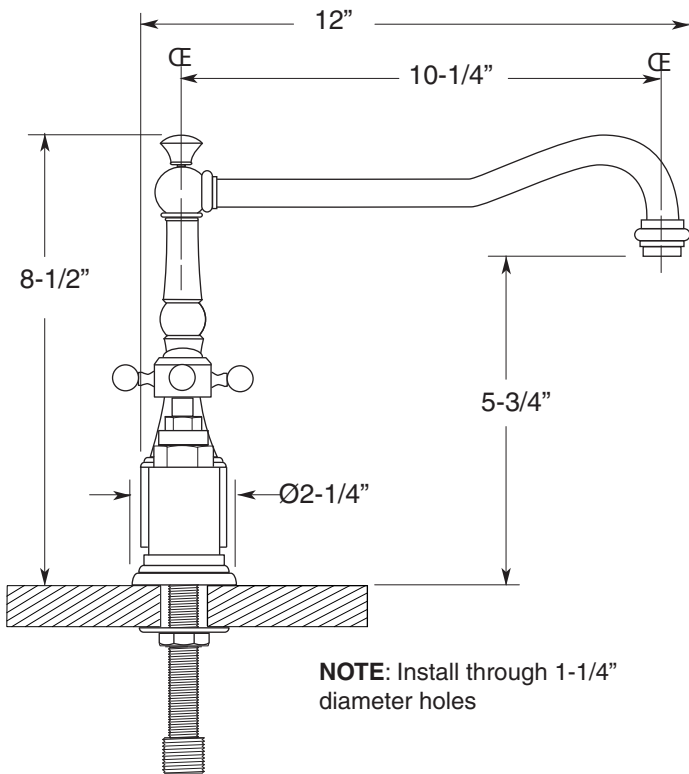

FEATURES:

- All brass construction
- Available in all Sigma finishes
- Maximum deck thickness: 2-1/4"
- Replacement cartridges: 18.30.035 (C), 18.30.036 (H)
- Custom option: High-arc extended swivel spout, 11" center-center, 14" overall height
- Measurements vary according to handle choice

SPECIFICATIONS

Pillar-Style Kitchen Faucet w/ St. Michel Handles and Sidespray

1.3555032

NOTE: Install through 1-1/4" diameter holes

Connections are for 1/2" IPS Flexible Supplies or 3/8" O.D. Bull-Nose Risers

Note: Measurements are subject to change or cancellation. No responsibility is assumed for use of superseded or voided pages.