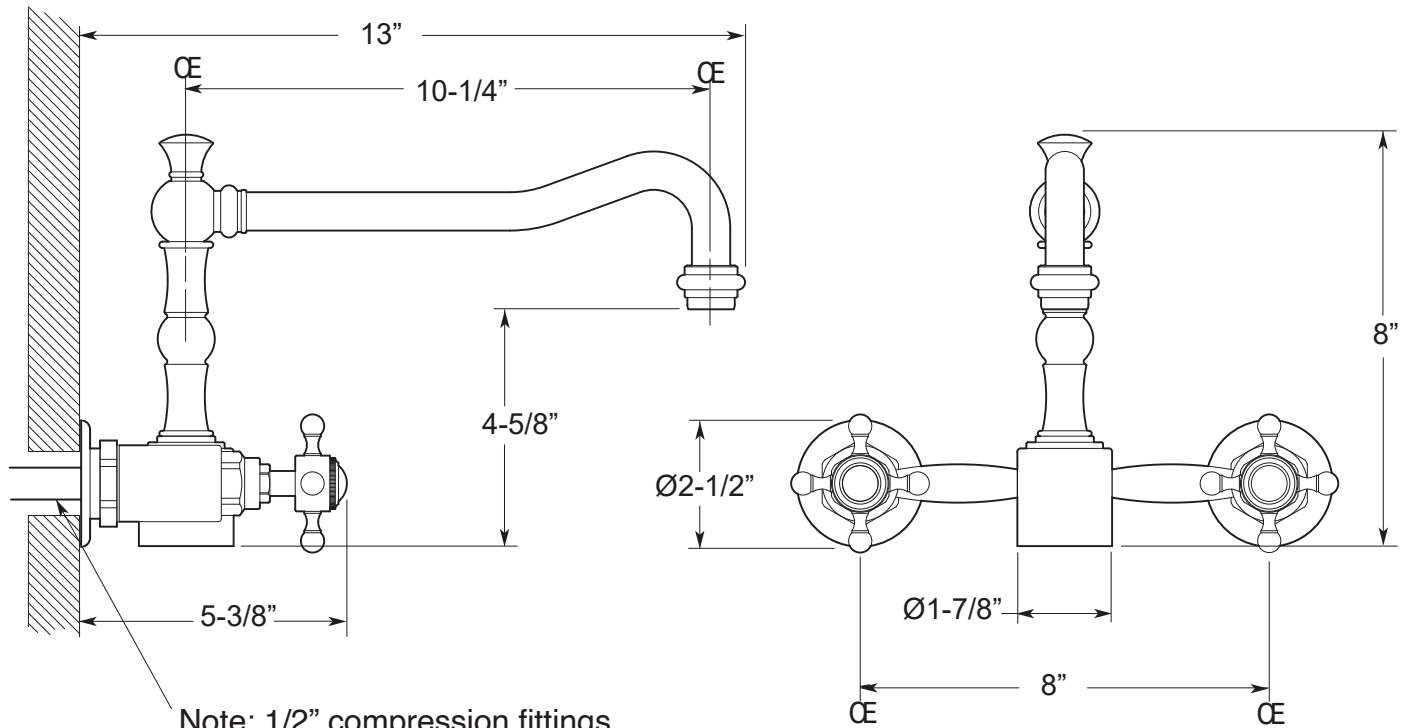

FEATURES:

- All brass construction
- Available in all Sigma finishes
- Replacement cartridges:
 - 18.30.029-cold, 18.30.030-hot
- Custom option: High-arc extended swivel spout, 11" center-center, 14" overall height

Kitchen & Bar

**Pillar Kitchen Wallmount
St. Michel Handle**

1.3555033

Note: 1/2" compression fittings.
Rough should extend 3/4" beyond finished wall