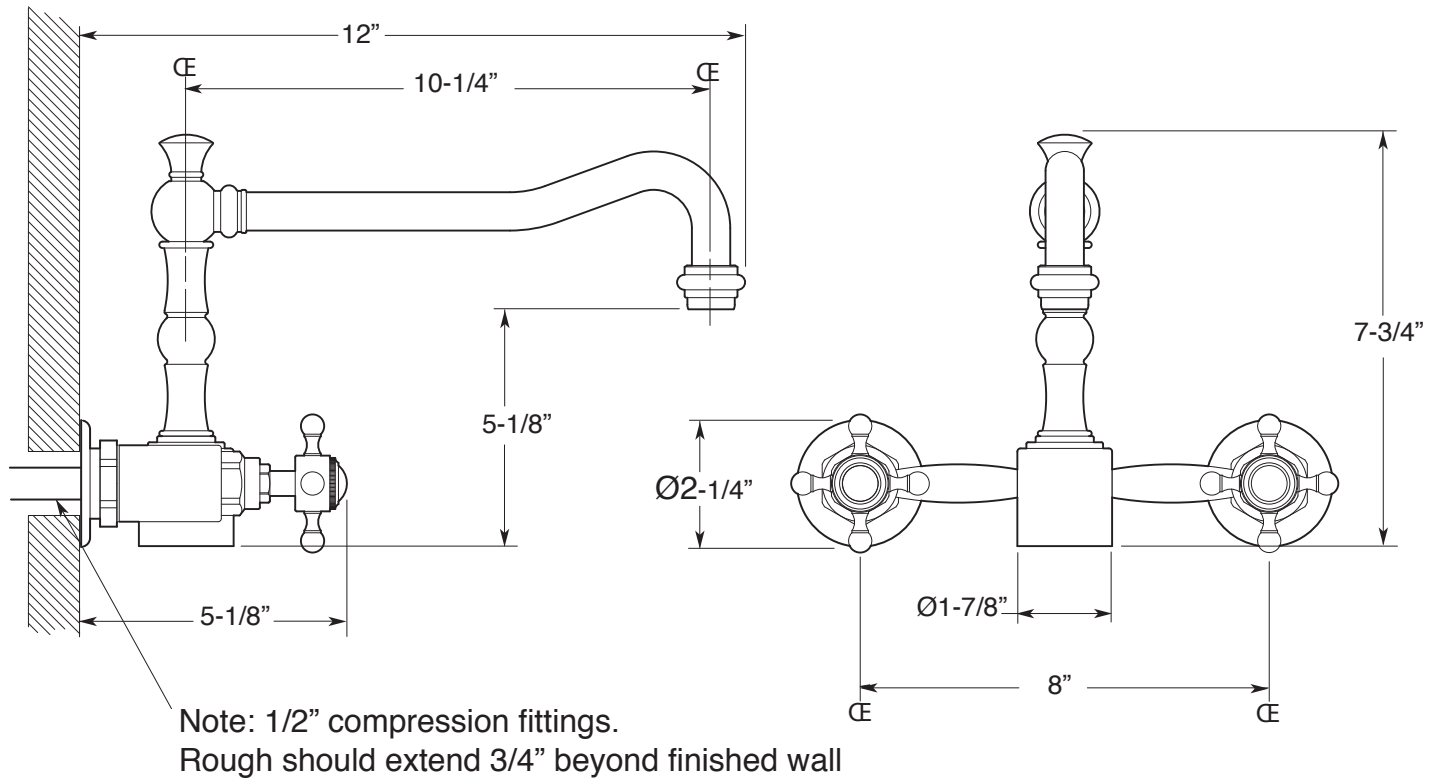

FEATURES:

- All brass construction
- Available in all Sigma finishes
- Replacement cartridges: 18.30.029-cold, 18.30.030-hot
- Custom option: High-arc extended swivel spout, 11" center-center, 14" overall height
- Wall extensions available: 2" or 4"
- Certified to meet or exceed the following codes and standards: ASME A112.18.1/CSA B 125.1-2011

Kitchen & Bar

**Pillar Kitchen Wallmount
St. Michel Handle**

1.3555033

Note: Measurements are subject to change or cancellation. No responsibility is assumed for use of superseded or voided pages.