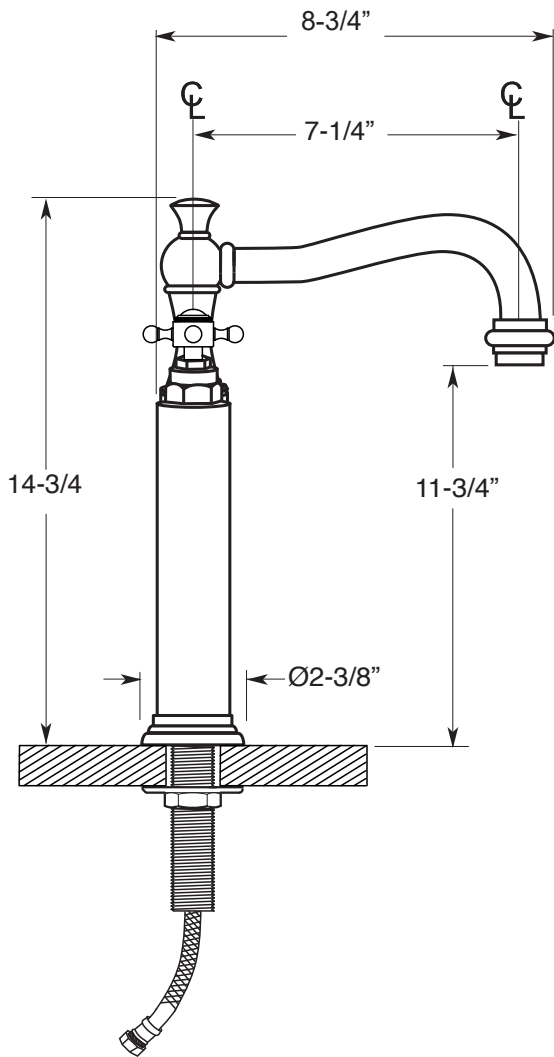

## FEATURES:

- All brass construction.
- Flexible hose connections - P/N 18.06.018
- Includes grid drain without overflow - P/N 18.11.120
- Replacement cartridge P/N: 18.30.029-cold / 18.30.030-hot
- Replacement handles P/N: 18.01.063-hot / 18.01.064-cold
- Available in all finishes. Warranty varies according to finish selection.
- Standard aerator is limited to 1.2 gpm. Aerator 18.07.001

# SPECIFICATIONS

350 Series Vessel Pillar Lavatory  
Set with St. Michel Handles  
(Swivel Spout)

**1.3555035**

Note: Install through  
1-1/4" Diameter Holes

Note: Measurements are subject to change or cancellation. No responsibility is assumed for use of superseded or voided pages.