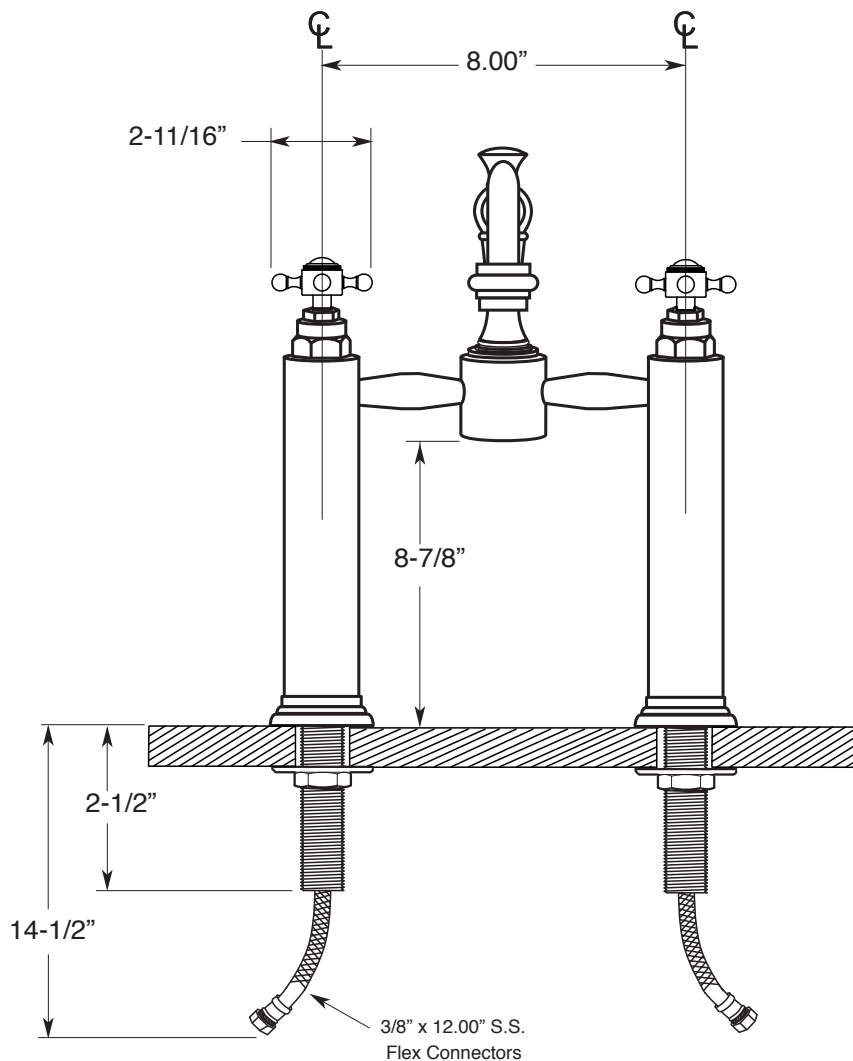

## FEATURES:

- All brass construction.
- Flexible hose connections - P/N 18.06.018
- Includes grid drain without overflow - P/N 18.11.120
- Replacement cartridge P/N: 18.30.029-cold / 18.30.030-hot
- Replacement handles P/N: 18.01.063-hot / 18.01.064-cold
- Available in all finishes. Warranty varies according to finish selection.
- Standard aerator is limited to 1.2 gpm. Aerator 18.07.001

# SPECIFICATIONS

350 Series Vessel Pillar Lavatory  
Set with St. Michel Handles  
(Swivel Spout)

**1.3555035**

Note: Install through  
1-1/4" Diameter Holes

Note: Measurements are subject to change or cancellation. No responsibility is assumed for use of superseded or voided pages.