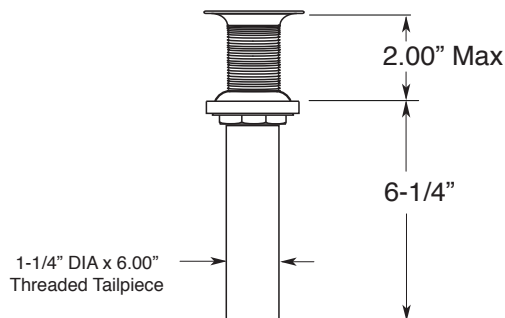

## FEATURES:

- All brass construction.
- Flexible hose connections - P/N 18.06.018
- Includes grid drain without overflow - P/N 18.11.120
- Replacement cartridge P/N: 18.30.029-cold / 18.30.030-hot
- Replacement handles P/N: 18.01.063-hot / 18.01.064-cold
- Available in all finishes. Warranty varies according to finish selection.
- Standard aerator is limited to 1.2 gpm. Aerator 18.07.001

# SPECIFICATIONS

350 Series Vessel Pillar Lavatory  
Set with St. Michel Handles  
(Swivel Spout)

**1.3555035**

Note: Install through  
1-1/4" Diameter Holes

Note: Measurements are subject to change or cancellation. No responsibility is assumed for use of superseded or voided pages.