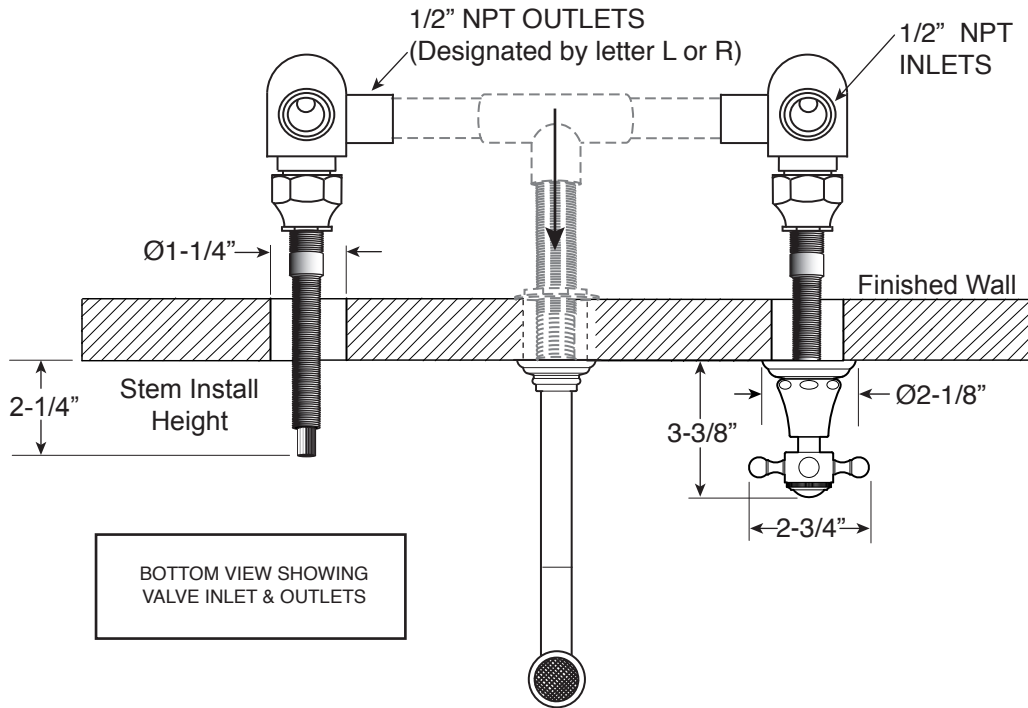

**FEATURES:**

- All brass construction
- Independent corner valves
- Includes Soft Touch drain assembly: P/N 18.11.052
- 1/4-turn ceramic disc valve cartridges.
  - Replacement P/N: 18.30.035 Cold 18.30.036 Hot
- Available in all finishes. Warranty varies according to finish selection.

## 350 Series Wall/Vessel Lavatory Set with St. Michel Handles

**1.355507**

(1.355507T - Trim Only)

Note: Measurements are subject to change. No responsibility is assumed for use of superseded or voided pages.