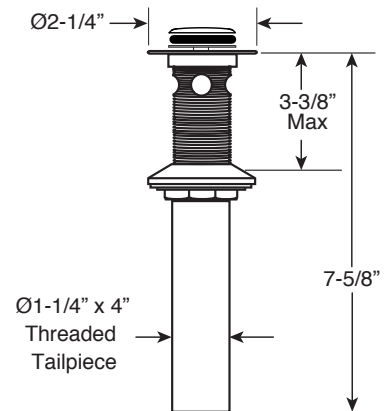

**FEATURES:**

- All brass construction
- Independent corner valves
- Includes Soft Touch drain assembly: P/N 18.11.052
- 1/4-turn ceramic disc valve cartridges.
  - Replacement P/N: 18.30.035 Cold 18.30.036 Hot
- Available in all finishes. Warranty varies according to finish selection.

## 350 Series Wall/Vessel Lavatory Set with St. Michel Handles

**1.355507**

(1.355507T - Trim Only)

Note: Measurements are subject to change. No responsibility is assumed for use of superseded or voided pages.