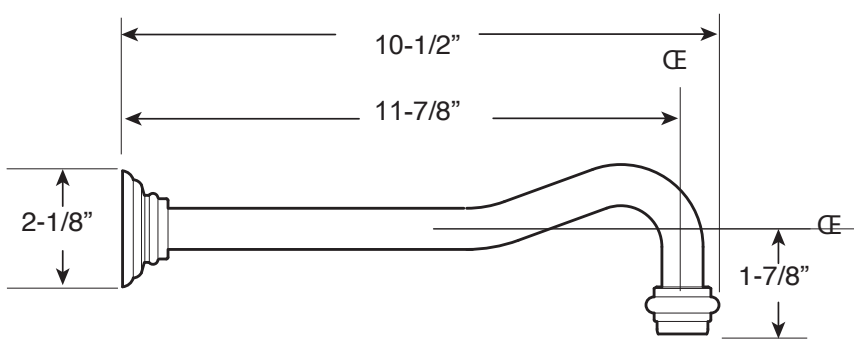

**FEATURES:**

- All brass construction
- Independent corner valves
- Includes Soft Touch drain assembly: P/N 18.11.052
- 1/4-turn ceramic disc valve cartridges.
  - Replacement P/N: 18.30.035 Cold 18.30.036 Hot
- Available in all finishes. Warranty varies according to finish selection.

## 350 Series Wall/Vessel Lavatory Set with St. Michel Handles

**1.355507**

(1.355507T - Trim Only)

Note: Measurements are subject to change. No responsibility is assumed for use of superseded or voided pages.