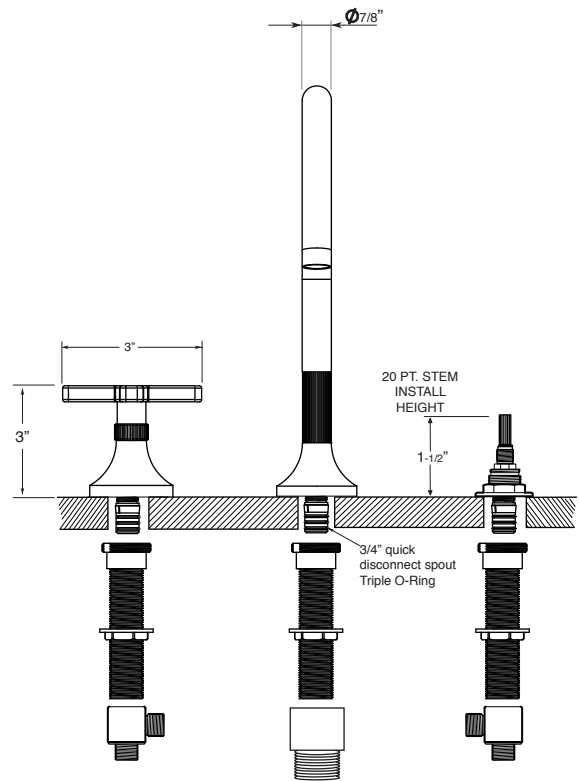

FEATURES:

- All brass construction.
- Lever handle style with inside screw attachment.
- 3/4" valve bodies with 20 pt. 1/4-turn ceramic disc cartridge.
- Available in all finishes. Warranty varies according to finish.
- Certified to meet or exceed the following codes and standards:
ASME A112.18.1/CSA B125.1-2012

Series 110

**Roman Tub Set with
Deckmount Handshower and
Diverter
Stella X Handle**

1.110893
(1.110893T - Trim Only)

Spout and valves install through 1-1/4" diameter holes.
Diverter valve installs through 1-1/2" diameter holes.
Plumber to provide 3/4" supply lines to valves

NOTE: 1/2" outlet for in-line double check valve (18.15.055), and 60" chrome spiral hose (18.10.016) - INCLUDED

Note: Measurements are subject to change or cancellation. No responsibility is assumed for use of superseded or voided pages.