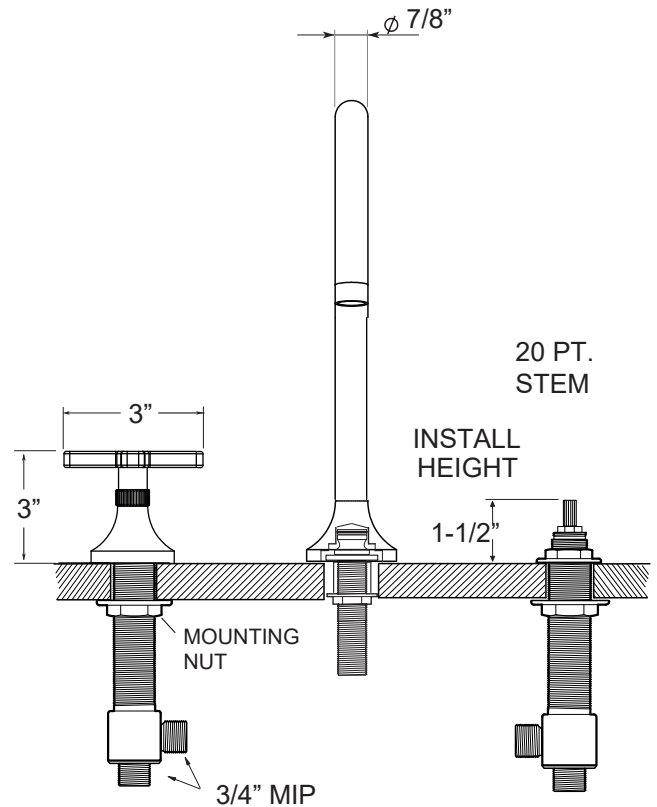

FEATURES:

- All brass construction.
- 3/4" valve bodies with 20 PT. 1/4-turn ceramic disc cartridge.
 - Cold Cartridge 18.30.010, Hot Cartridge 18.30.011
- Available in all finishes. Warranty varies according to finish.

SPECIFICATIONS

110 Series 5-Hole Roman Tub Set with Stella X Handles

1.110893

1.110893T - Trim Only

78.30.411 - Rough Kit

Spout and valves install through 1-1/4" diameter holes.
 Diverter valve installs through 1-1/2" diameter holes.
 Plumber to provide 3/4" supply lines to valves

NOTE: 1/2" outlet for in-line double check valve (18.15.055), and 60" chrome spiral hose (18.10.016) - INCLUDED