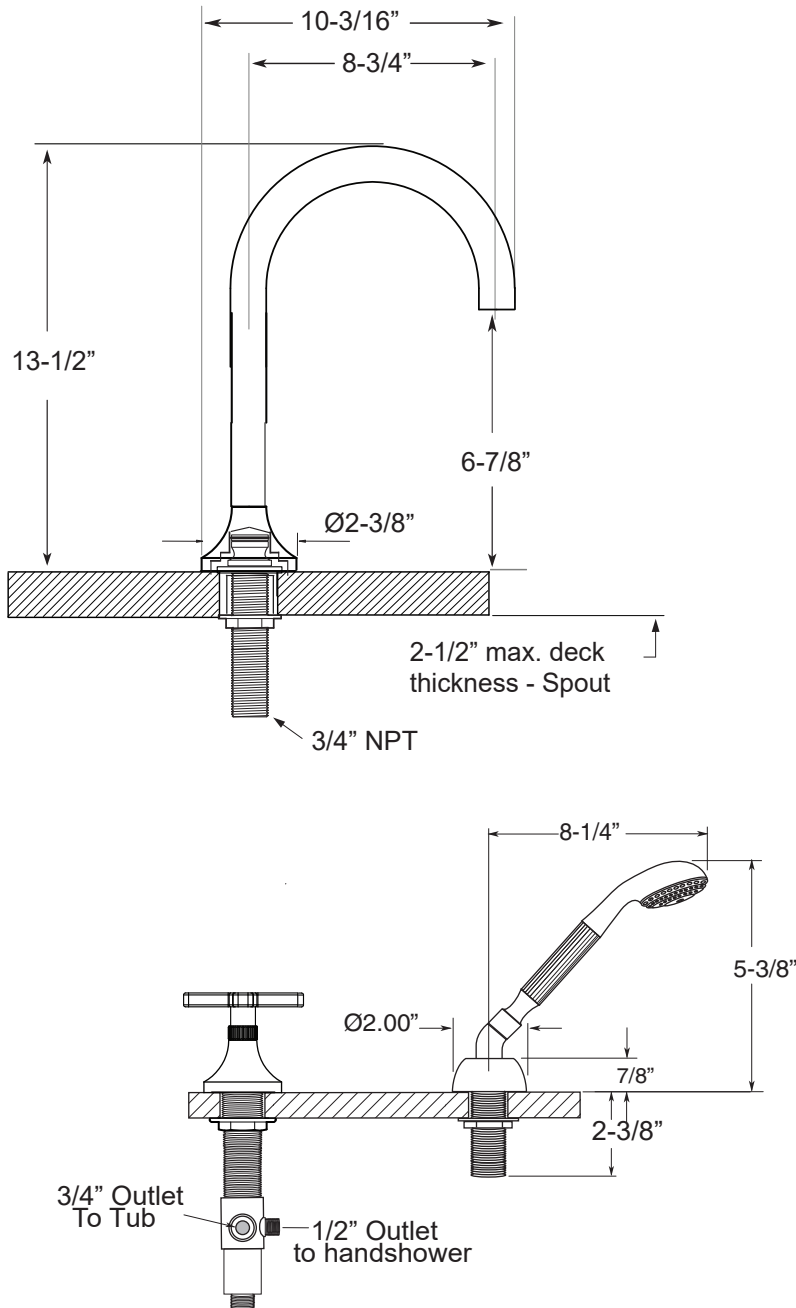

FEATURES:

- All brass construction.
- 3/4" valve bodies with 20 PT. 1/4-turn ceramic disc cartridge.
 - Cold Cartridge 18.30.010, Hot Cartridge 18.30.011
- Available in all finishes. Warranty varies according to finish.

SPECIFICATIONS

110 Series 5-Hole Roman Tub Set with Stella X Handles

1.110893

1.110893T - Trim Only

78.30.411 - Rough Kit

Spout and valves install through 1-1/4" diameter holes.
 Diverter valve installs through 1-1/2" diameter holes.
 Plumber to provide 3/4" supply lines to valves

NOTE: 1/2" outlet for in-line double check valve (18.15.055), and 60" chrome spiral hose (18.10.016) - INCLUDED