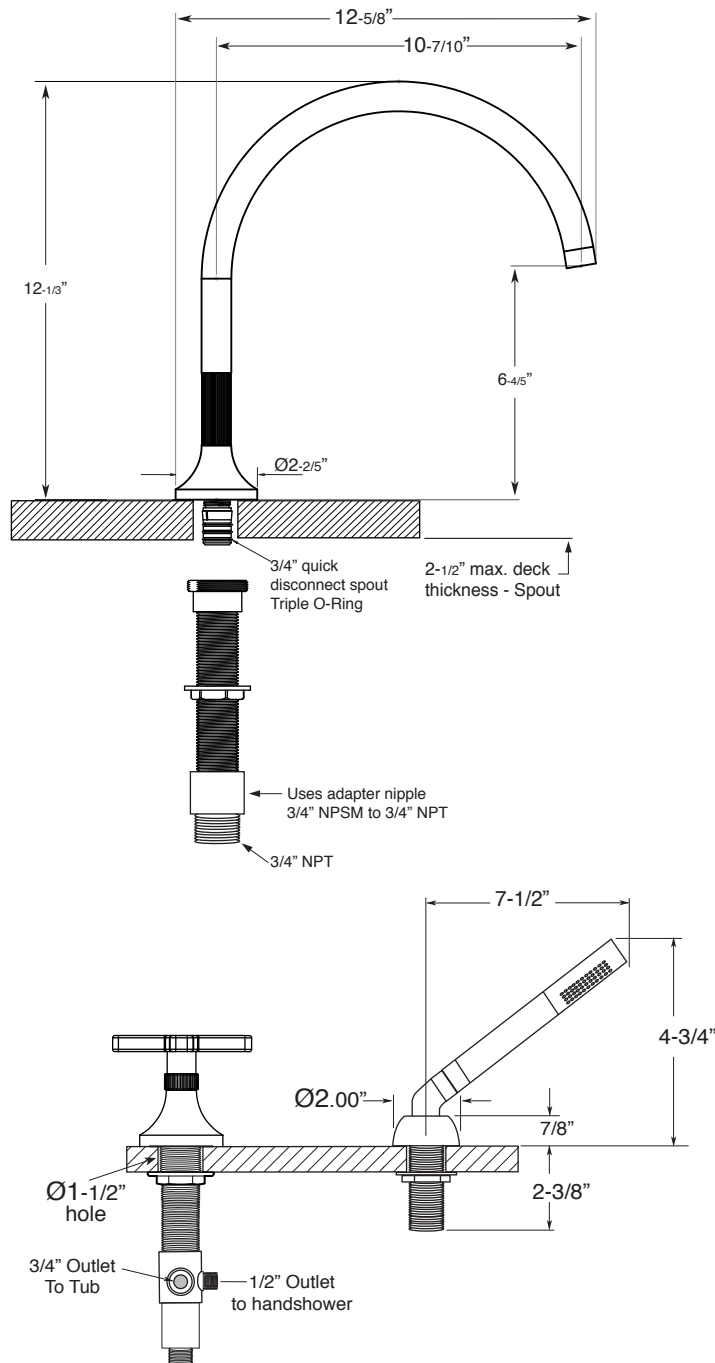

FEATURES:

- All brass construction.
- Lever handle style with inside screw attachment.
- 3/4" valve bodies with 20 pt. 1/4-turn ceramic disc cartridge.
- Available in all finishes. Warranty varies according to finish.
- Certified to meet or exceed the following codes and standards:
ASME A112.18.1/CSA B125.1-2012

Series 110

**Roman Tub Set with
Deckmount Handshower and
Diverter
Stella X Handle**

1.110893
(1.110893T - Trim Only)

Spout and valves install through 1-1/4" diameter holes.
Diverter valve installs through 1-1/2" diameter holes.
Plumber to provide 3/4" supply lines to valves

NOTE: 1/2" outlet for in-line double check valve (18.15.055), and 60" chrome spiral hose (18.10.016) - INCLUDED

Note: Measurements are subject to change or cancellation. No responsibility is assumed for use of superseded or voided pages.