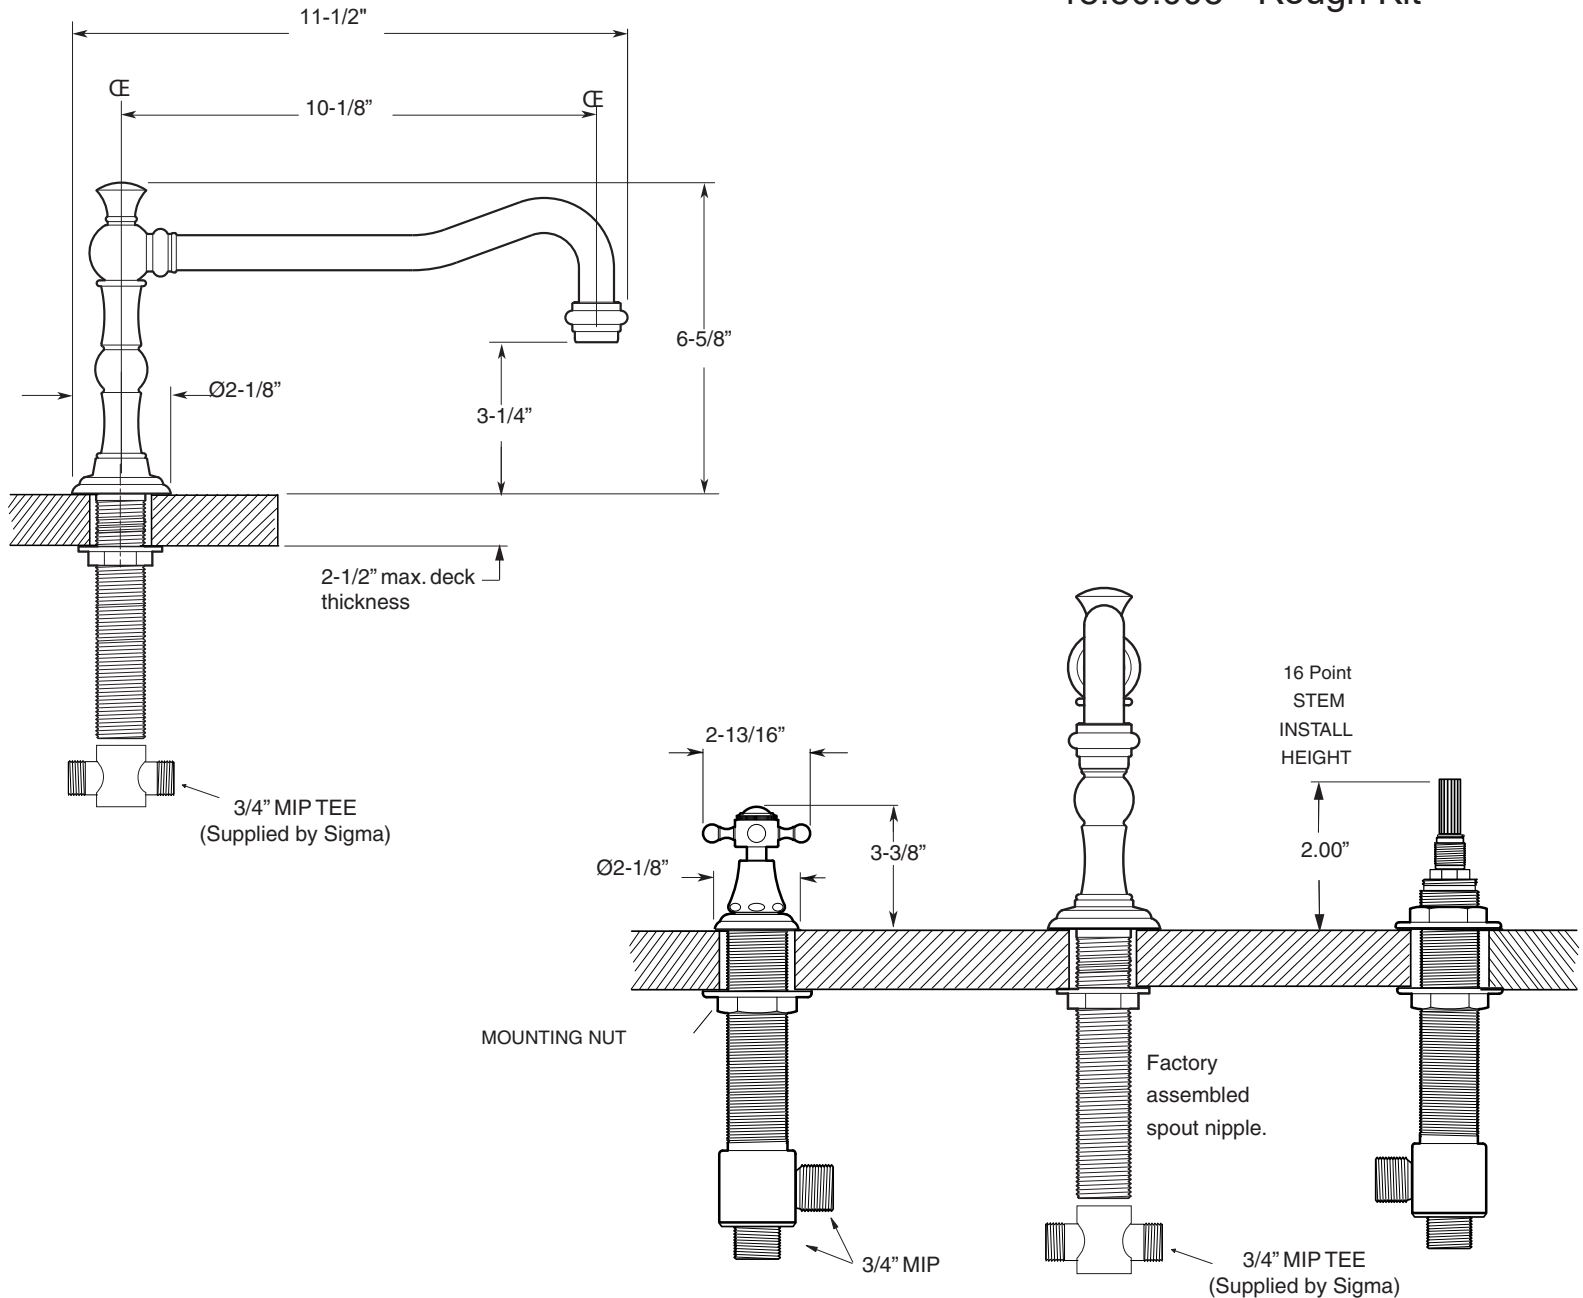

FEATURES:

- All brass construction.
- 3/4" valve bodies with 16 PT. 1/4-turn ceramic disc cartridge.
  - 18.30.017 Cold, 18.30.018 Hot
- Available in all finishes. Warranty varies according to finish.

## SPECIFICATIONS

### 350 Series 3-Hole Roman Tub Set with St. Michel Handle

**1.355577**

1.355577T - Trim Only

18.30.005 - Rough Kit

NOTE: Spout and valves install through 1-1/4" diameter holes.  
Plumber to provide 3/4" supply lines to valves