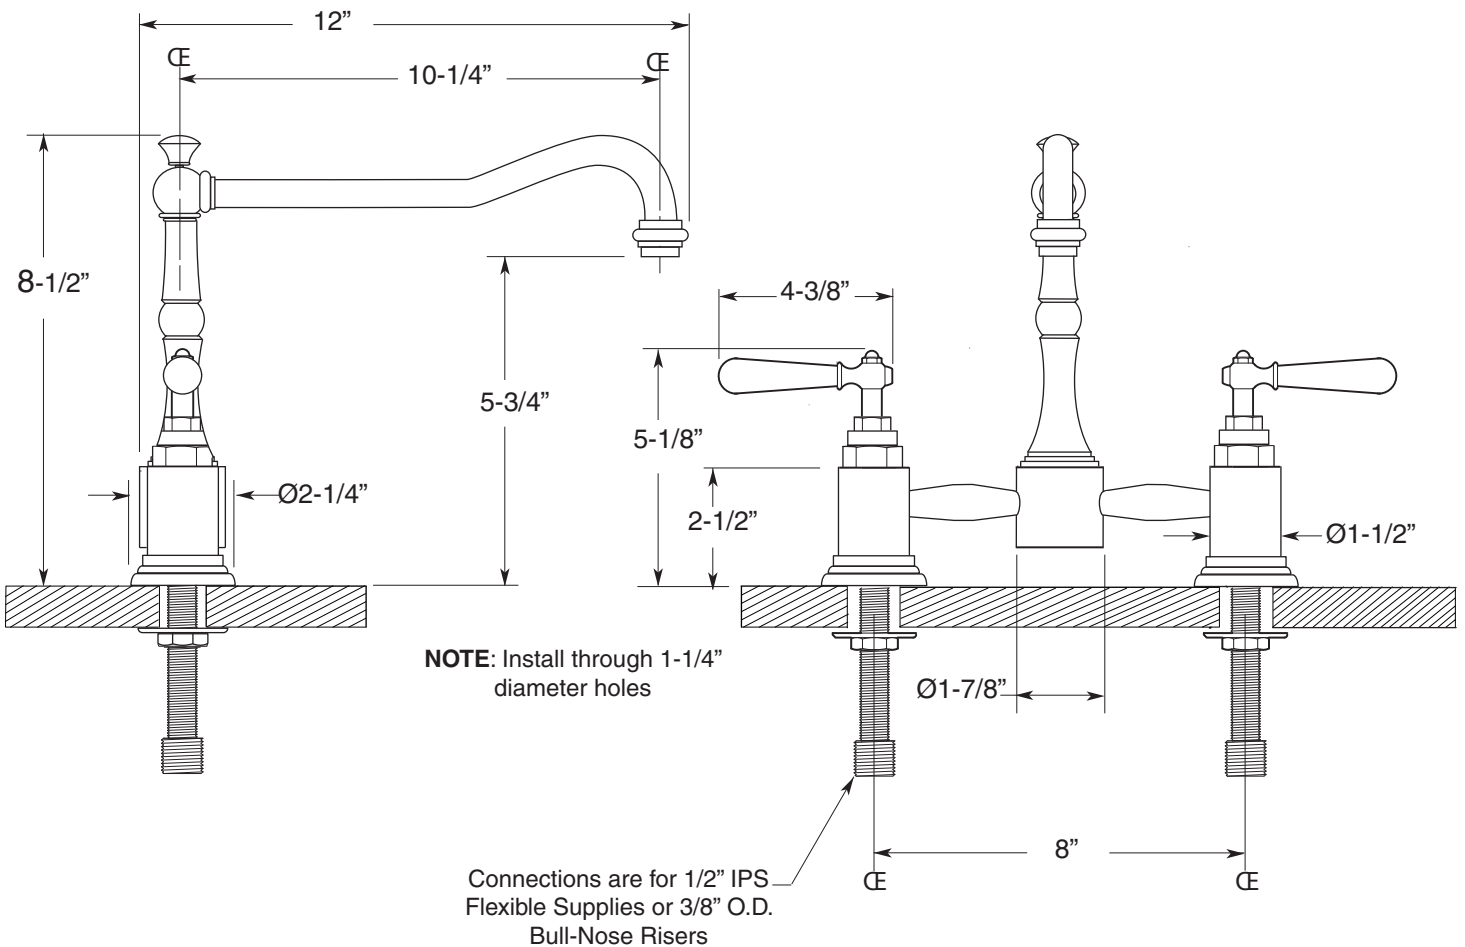

FEATURES:

- All brass construction
- Available in all Sigma finishes
- Maximum deck thickness: 2-1/4"
- Replacement cartridges: 18.30.029-cold, 18.30.030-hot
- Custom option: High-arc extended swivel spout, 11" center-center, 14" overall height
- Measurements vary according to handle choice

Pillar Kitchen
1.3556030
Loire Handle

Note: Measurements are subject to change or cancellation. No responsibility is assumed for use of superseded or voided pages.