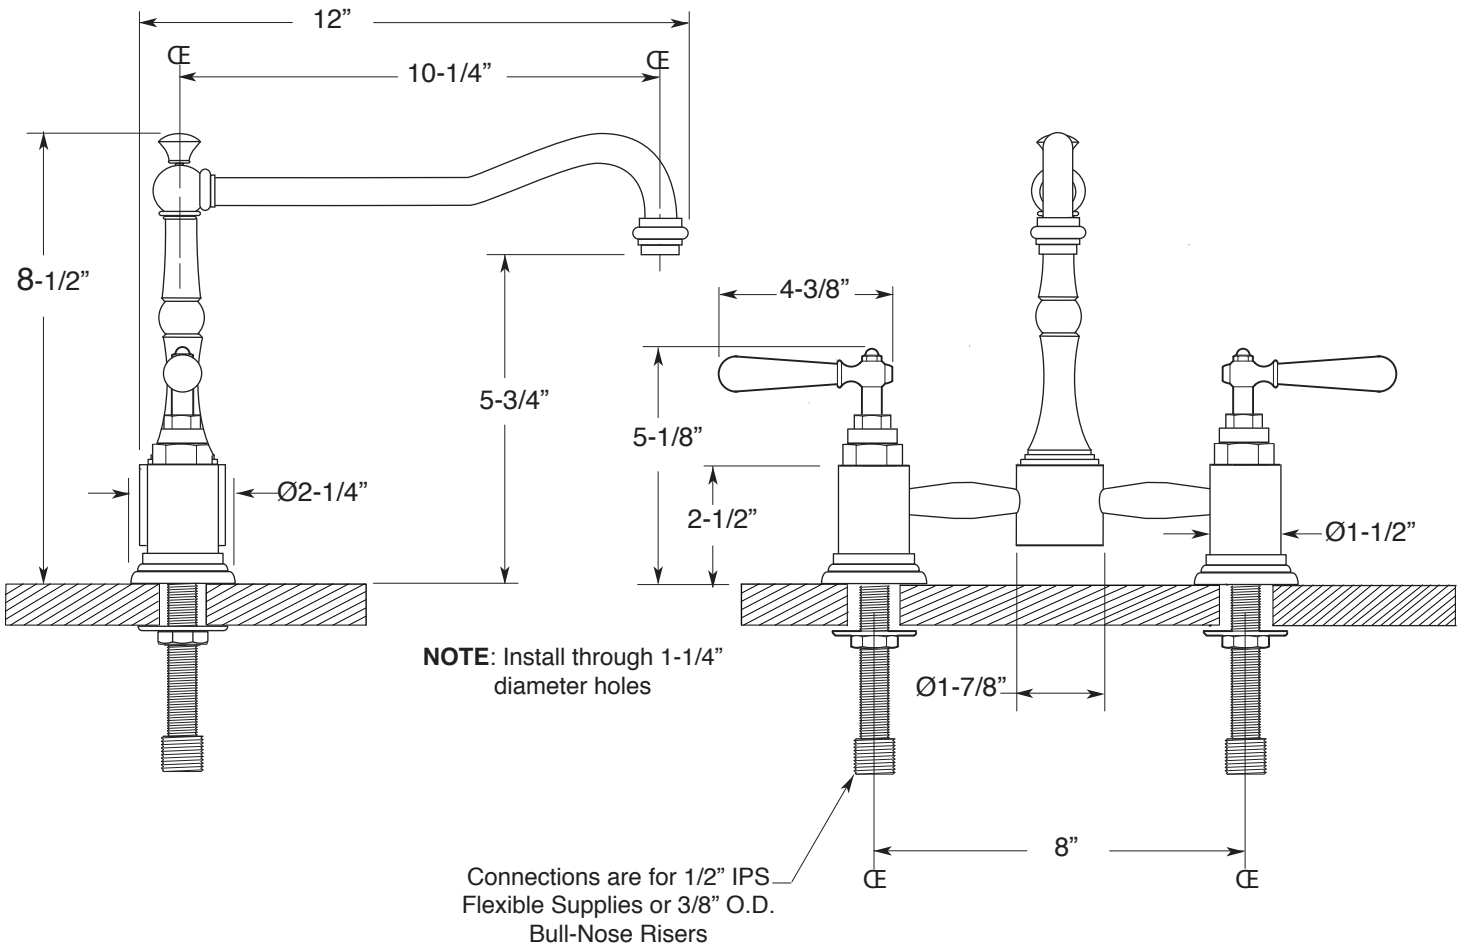

**FEATURES:**

- All brass construction
- Available in all Sigma finishes
- Maximum deck thickness: 2-1/4"
- Replacement cartridges: 18.30.029-cold, 18.30.030-hot
- Custom option: High-arc extended swivel spout, 11" center-center, 14" overall height
- Measurements vary according to handle choice
- Certified to meet or exceed the following codes and standards: ASME A112.18.1/CSA B 125.1-2011

**Kitchen & Bar**

**Pillar Kitchen  
Loire Handle**

1.3556030

Note: Measurements are subject to change or cancellation. No responsibility is assumed for use of superseded or voided pages.