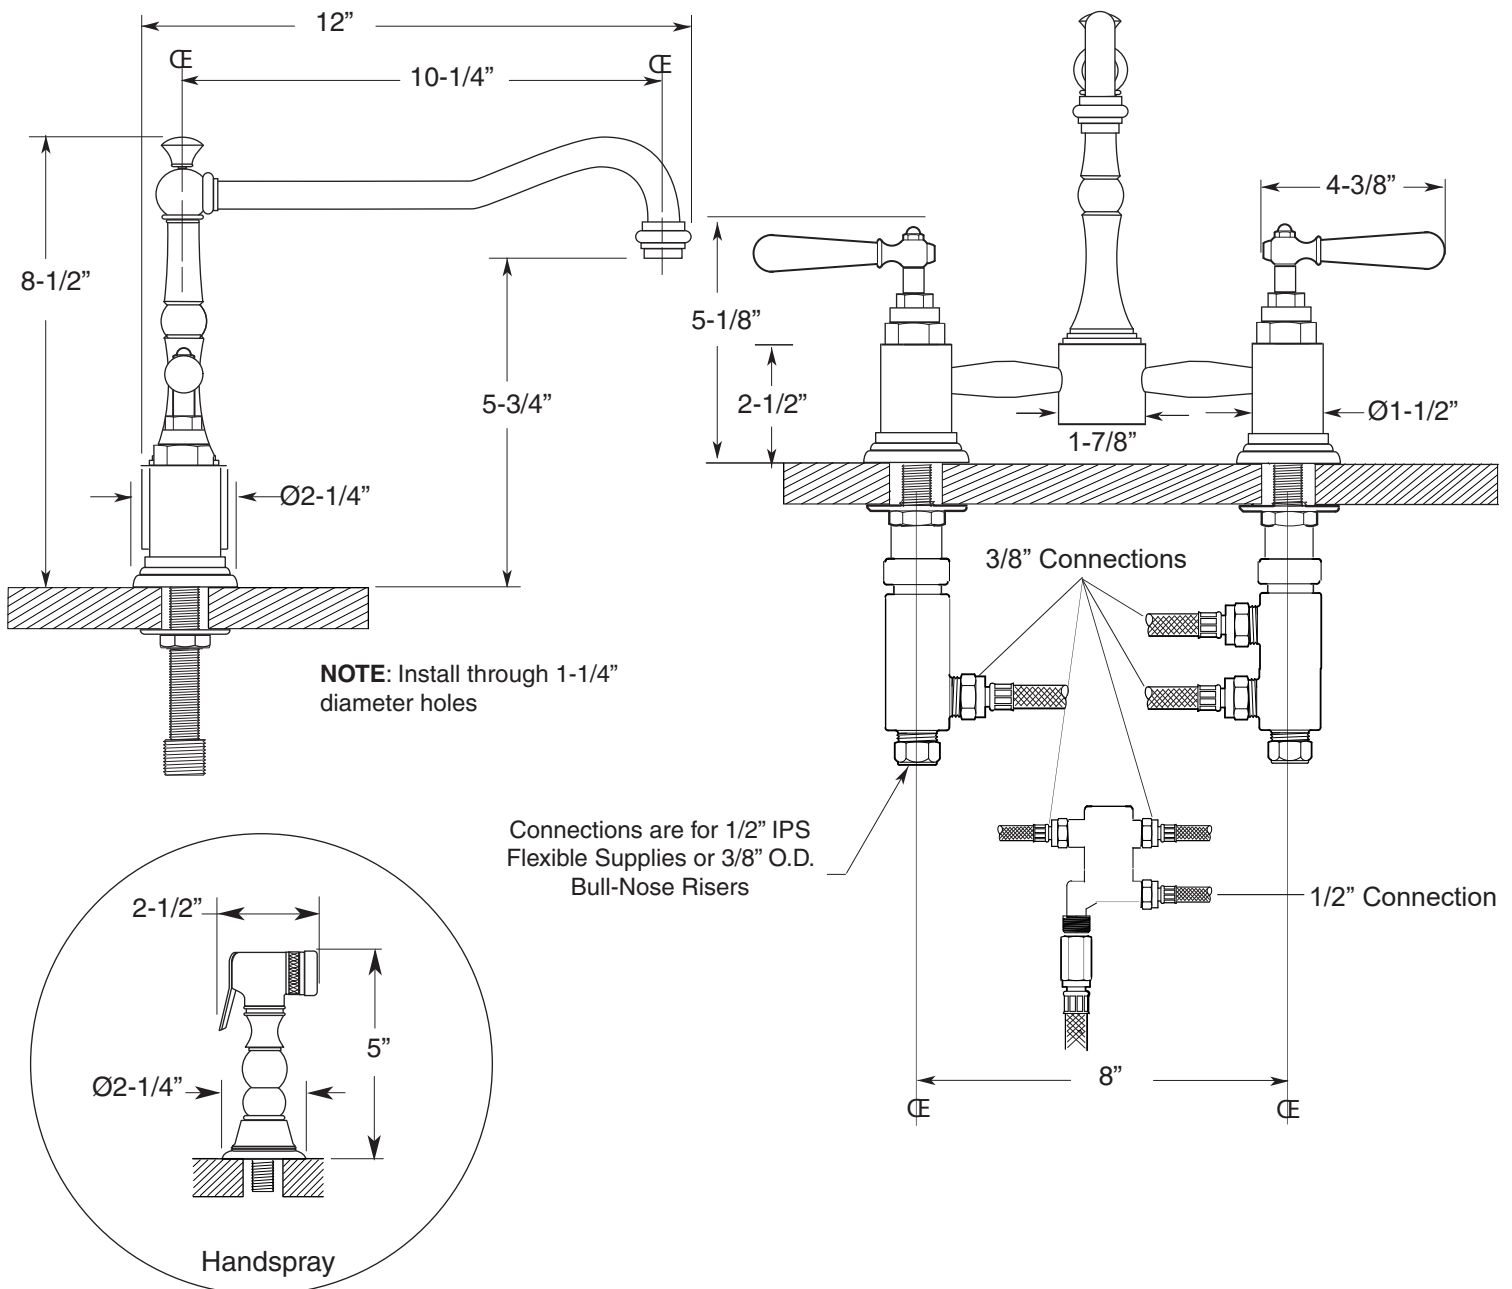

FEATURES:

- All brass construction
- Available in all Sigma finishes
- Maximum deck thickness: 2-1/4"
- Replacement cartridges: 18.30.035 (C), 18.30.036 (H)
- Custom option: High-arc extended swivel spout, 11" center-center, 14" overall height
- Measurements vary according to handle choice

SPECIFICATIONS

Pillar-Style Kitchen Faucet w/ Loire Handles and Sidespray

1.3556032

Note: Measurements are subject to change or cancellation. No responsibility is assumed for use of superseded or voided pages.