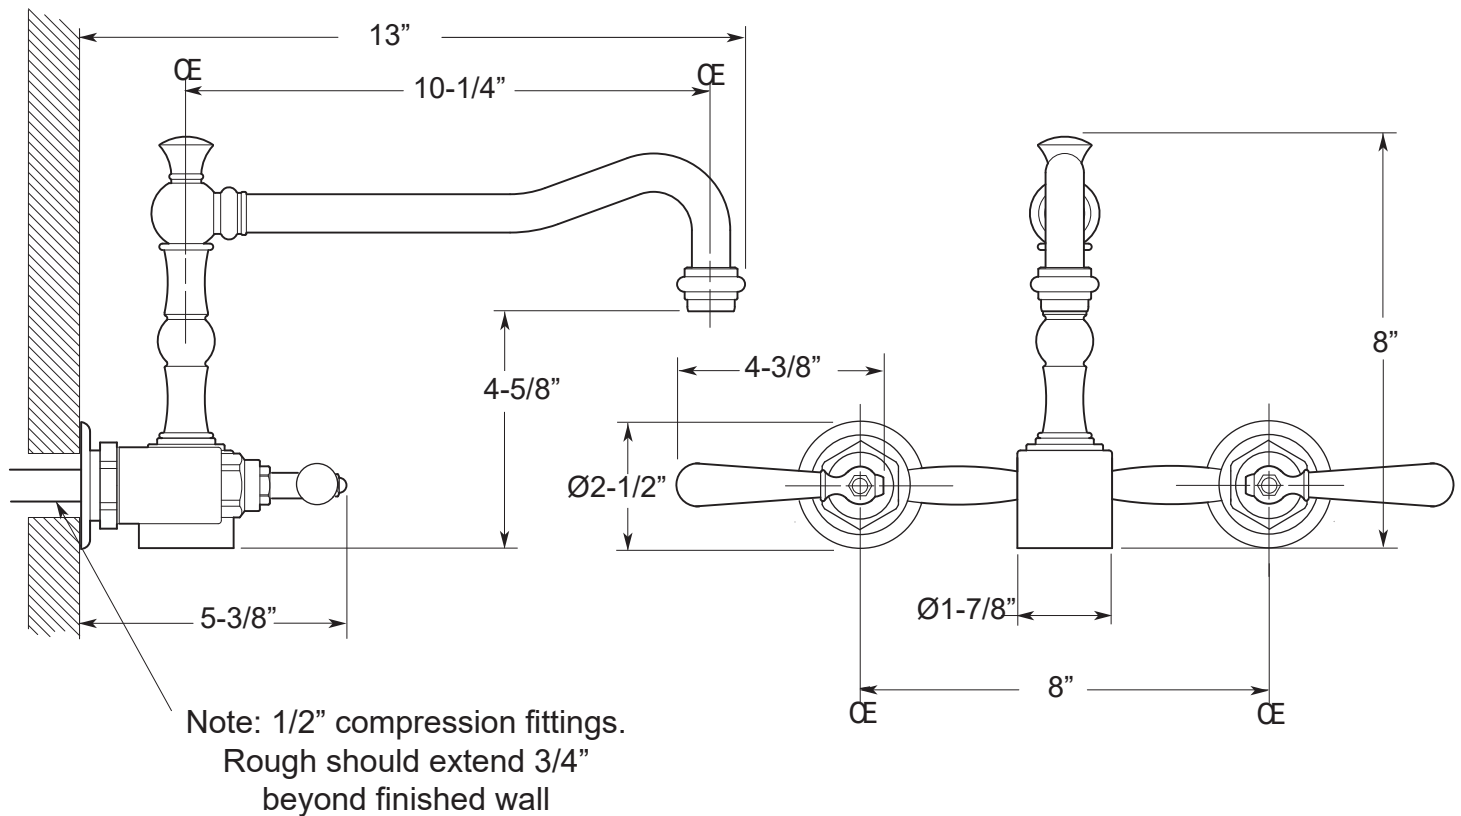

FEATURES:

- All brass construction
- Available in all Sigma finishes
- Replacement cartridges:
 - 18.30.029-cold, 18.30.030-hot
- Standard swivel spout
- Custom option: High-arc extended swivel spout, 11" center-center, 14" overall height
- Wall extensions available: 2" or 4"

Pillar Kitchen Wallmount
Loire Handle

1.3556033

Note: Measurements are subject to change. No responsibility is assumed for use of superseded or voided pages.