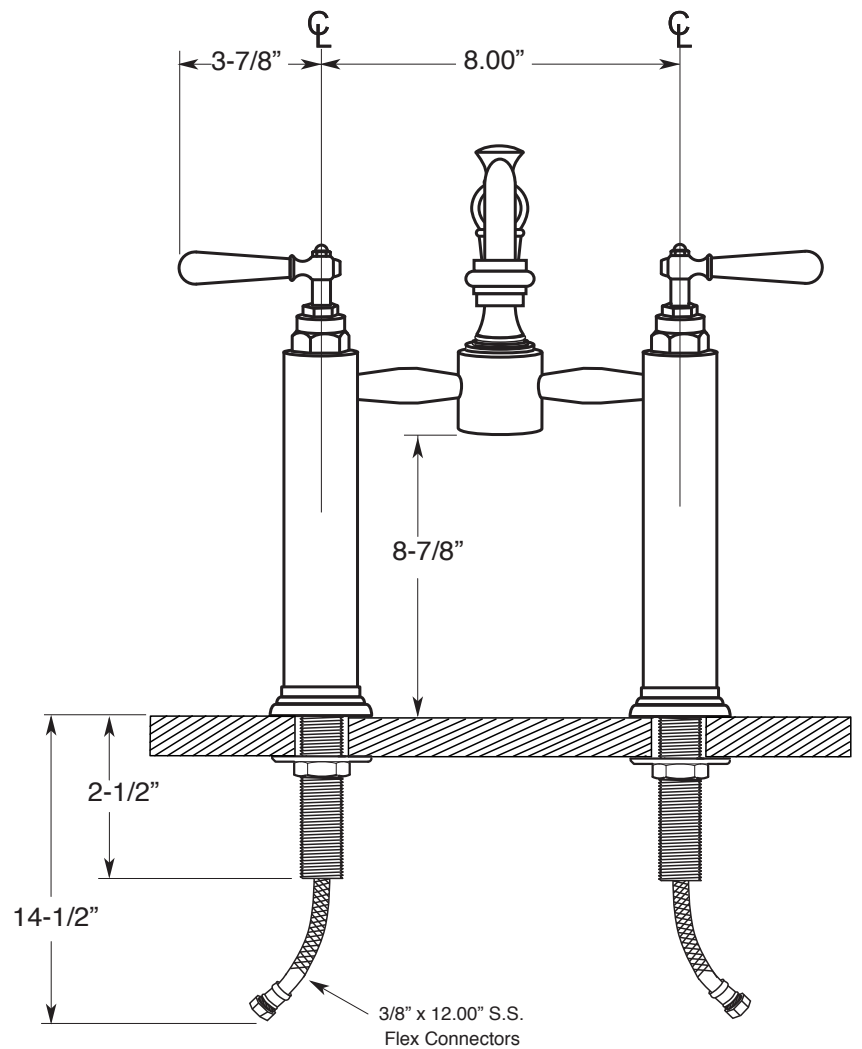

FEATURES:

- All brass construction.
- Flexible hose connections - P/N 18.06.018
- Includes grid drain without overflow - P/N 18.11.120
- Replacement cartridge P/N: 18.30.029-cold / 18.30.030-hot
- Replacement handles P/N: 18.01.057
- Available in all finishes. Warranty varies according to finish selection.
- Standard aerator is limited to 1.2 gpm. Aerator 18.07.001

350 Series Vessel Pillar Lavatory Set with Loire Handles (Swivel Spout)

1.3556035

Note: Install through
1-1/4" Diameter Holes

Note: Measurements are subject to change or cancellation. No responsibility is assumed for use of superseded or voided pages.