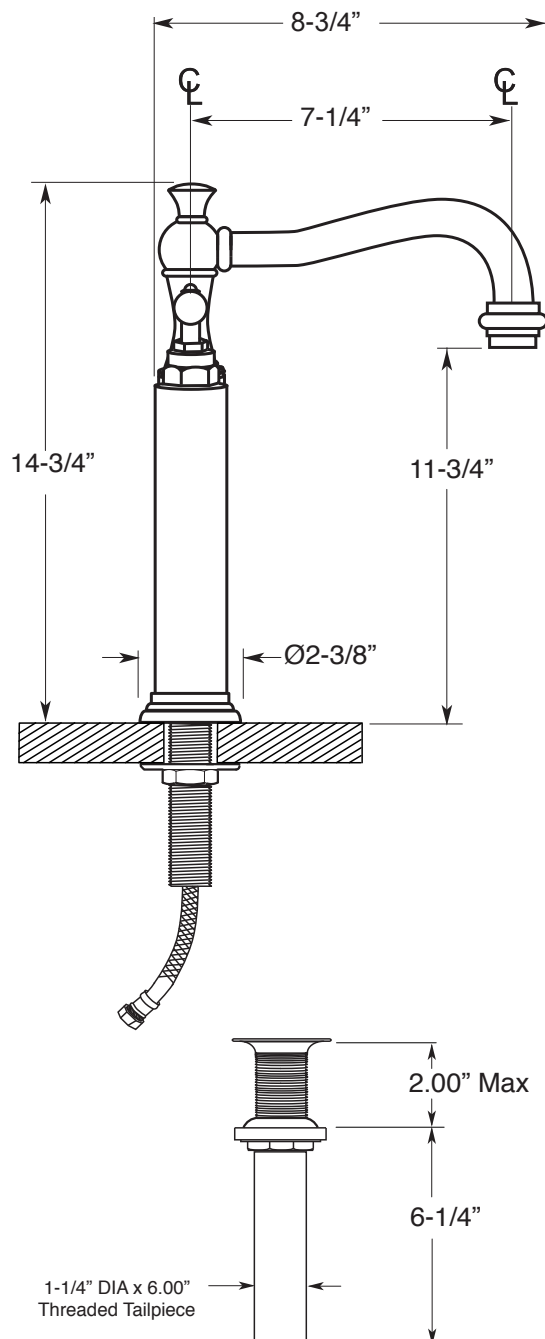

FEATURES:

- All brass construction.
- Flexible hose connections - P/N 18.06.018
- Includes grid drain without overflow - P/N 18.11.120
- Replacement cartridge P/N: 18.30.029-cold / 18.30.030-hot
- Replacement handles P/N: 18.01.057
- Available in all finishes. Warranty varies according to finish selection.
- Standard aerator is limited to 1.2 gpm. Aerator 18.07.001

350 Series Vessel Pillar Lavatory Set with Loire Handles (Swivel Spout)

1.3556035

Note: Install through
1-1/4" Diameter Holes

Note: Measurements are subject to change or cancellation. No responsibility is assumed for use of superseded or voided pages.