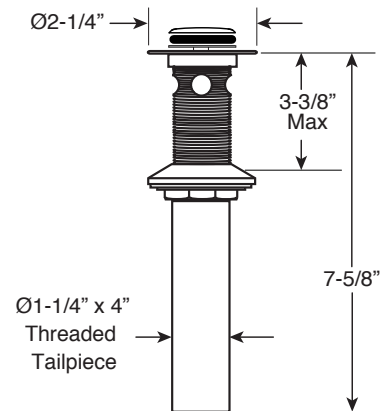

FEATURES:

- All brass construction
- Independent corner valves
- Includes Soft Touch drain assembly: P/N 18.11.052
- 1/4-turn ceramic disc valve cartridges.
 - Replacement P/N: 18.30.035 Cold 18.30.036 Hot
- Available in all finishes. Warranty varies according to finish selection.

350 Series Wall/Vessel Lavatory Set with Loire Handles

1.355607
(1.355607T - Trim Only)

Note: Measurements are subject to change. No responsibility is assumed for use of superseded or voided pages.