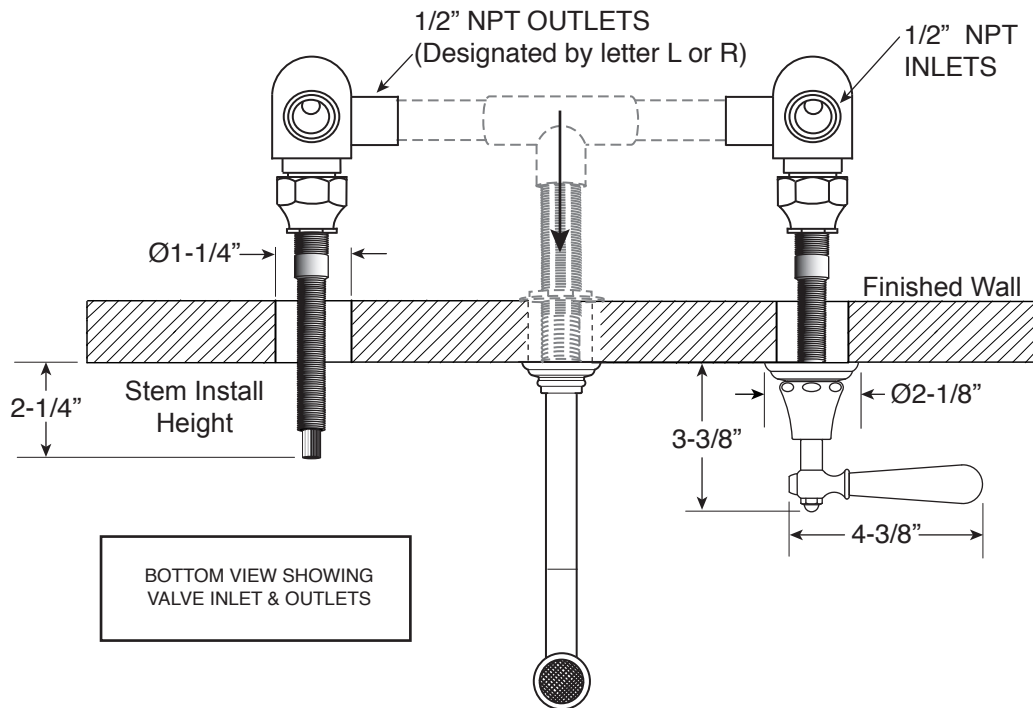

FEATURES:

- All brass construction
- Independent corner valves
- Includes Soft Touch drain assembly: P/N 18.11.052
- 1/4-turn ceramic disc valve cartridges.
 - Replacement P/N: 18.30.035 Cold 18.30.036 Hot
- Available in all finishes. Warranty varies according to finish selection.

350 Series Wall/Vessel Lavatory Set with Loire Handles

1.355607
(1.355607T - Trim Only)

Note: Measurements are subject to change. No responsibility is assumed for use of superseded or voided pages.