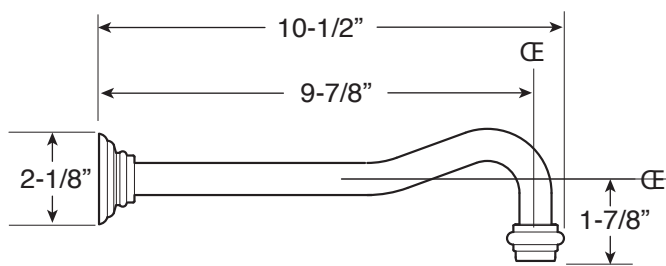

FEATURES:

- All brass construction
- Independent corner valves
- Includes Soft Touch drain assembly: P/N 18.11.052
- 1/4-turn ceramic disc valve cartridges.
 - Replacement P/N: 18.30.035 Cold 18.30.036 Hot
- Available in all finishes. Warranty varies according to finish selection.

350 Series Wall/Vessel Lavatory Set with Loire Handles

1.355607
(1.355607T - Trim Only)

Note: Measurements are subject to change. No responsibility is assumed for use of superseded or voided pages.