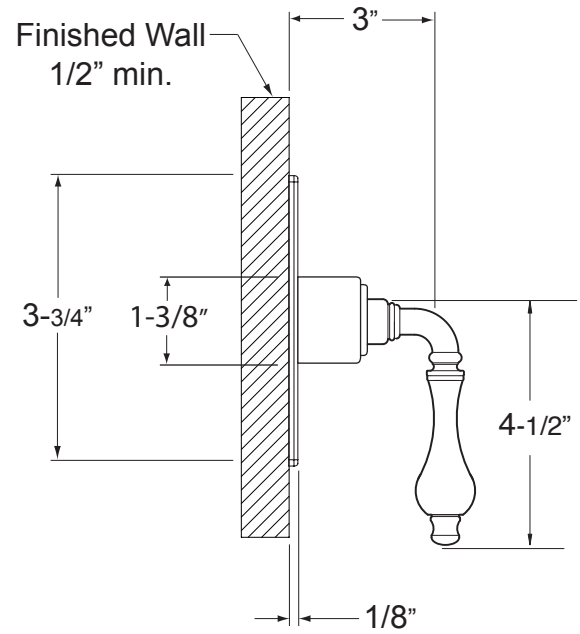

### E-Mini Therm Valve Remote Thermostatic Valve

**Requires separate volume control or positive diverter.**

1.0R8150T 3-3/4" Round Trim Plate

**Rough-In Leftside Cutaway View**

\*NOTE: Stem and All-Thread Tube will be sent with Handle Trim.

NOTE: MUST purchase Showerhead, Arm, Flange, and other options separately.

**Rough-In Top View**

**Faceplate Leftside View**

NOTE: Measurements are subject to change or cancellation. No responsibility is assumed for use of superseded or voided pages.