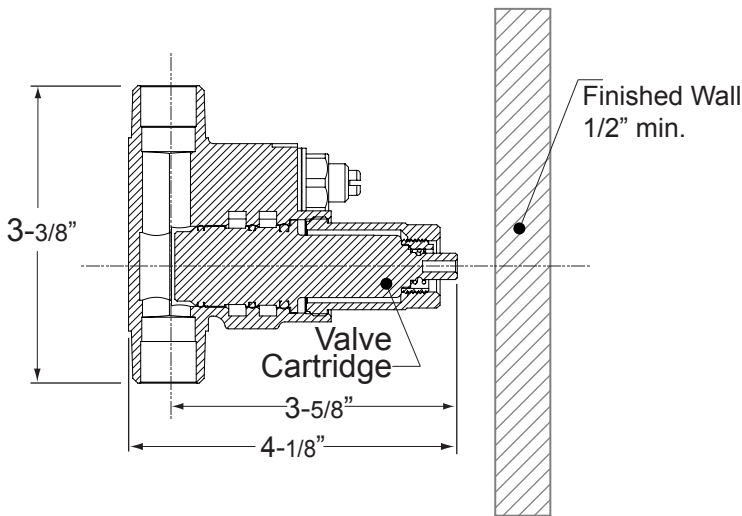

### E-Mini Therm Valve Remote Thermostatic Valve

**Requires separate volume control or positive diverter.**

1.0R8150T 3-3/4" Round Trim Plate

**Rough-In Leftside Cutaway View**

\*NOTE: Stem and All-Thread Tube will be sent with Handle Trim.

NOTE: MUST purchase Showerhead, Arm, Flange, and other options separately.

**Rough-In Top View**

**Faceplate Leftside View**

NOTE: Measurements are subject to change or cancellation. No responsibility is assumed for use of superseded or voided pages.