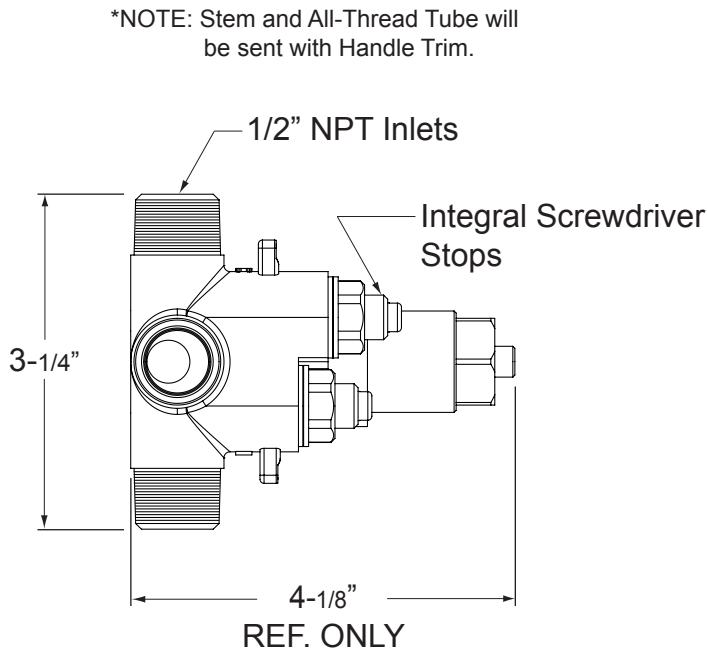

### E-Mini Therm Valve Remote Thermostatic Valve

**Requires separate volume control or positive diverter.**

1.0R8150T 3-3/4" Round Trim Plate

**Rough-In Leftside Cutaway View**

\*NOTE: Stem and All-Thread Tube will be sent with Handle Trim.

NOTE: MUST purchase Showerhead, Arm, Flange, and other options separately.

**Rough-In Top View**

**Faceplate Leftside View**

NOTE: Measurements are subject to change or cancellation. No responsibility is assumed for use of superseded or voided pages.