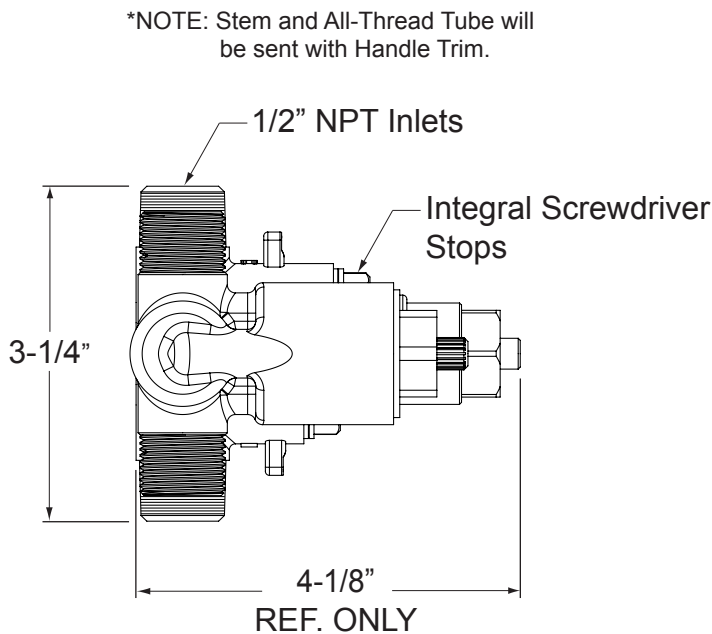

1.0S8251T
5-3/4" x 3-3/4"

NOTE: MUST purchase Showerhead, Arm, Flange, and other options separately.

1.0R8251T
5-3/4" round

NOTE: Measurements are subject to change or cancellation. No responsibility is assumed for use of superseded or voided pages.

Lira

**E-Mini Therm Valve
Remote Thermostatic Valve
with Two-Way Diverter
18.30.292**

Features:

- Forged Brass Construction
- Adjustable Hot Limit Safety Stop with Push-In Override
- Flow capacity / Diverter - 4.5 GPM / 45 psi
- E-mini thermostatic cartridge - 18.30.294
- Diverter cartridge - 18.30.903

Rough-In Leftside Cutaway View

*NOTE: Stem and All-Thread Tube will be sent with Handle Trim.

Rectangle Faceplate Leftside View

1.0S8251T
5-3/4" x 3-3/4"

NOTE: MUST purchase Showerhead, Arm, Flange, and other options separately.

Rough-In Top View

*NOTE: Stem and All-Thread Tube will be sent with Handle Trim.

Round Faceplate Leftside View

1.0R8251T
5-3/4" round

NOTE: Measurements are subject to change or cancellation. No responsibility is assumed for use of superseded or voided pages.