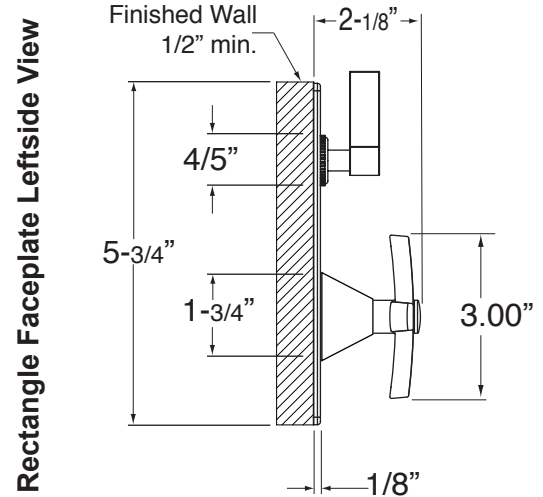

*NOTE: Stem and All-Thread Tube will be sent with Handle Trim.

*NOTE: Stem and All-Thread Tube will be sent with Handle Trim.

TechData
SPECIFICATIONS

Lira

E-Mini Therm Valve
Remote Thermostatic Valve
w/Volume Control
18.30.291

1.0S8251T
5-3/4" x 3-3/4"

NOTE: MUST purchase Showerhead, Arm, Flange, and other options separately.

1.0R8251T
5-3/4" round

NOTE: Measurements are subject to change or cancellation. No responsibility is assumed for use of superseded or voided pages.

Rough-In Leftside Cutaway View

*NOTE: Stem and All-Thread Tube will be sent with Handle Trim.

Rectangle Faceplate Leftside View

1.0S8251T
5-3/4" x 3-3/4"

NOTE: MUST purchase Showerhead, Arm, Flange, and other options separately.

Rough-In Top View

*NOTE: Stem and All-Thread Tube will be sent with Handle Trim.

Round Faceplate Leftside View

1.0R8251T
5-3/4" round

NOTE: Measurements are subject to change or cancellation. No responsibility is assumed for use of superseded or voided pages.