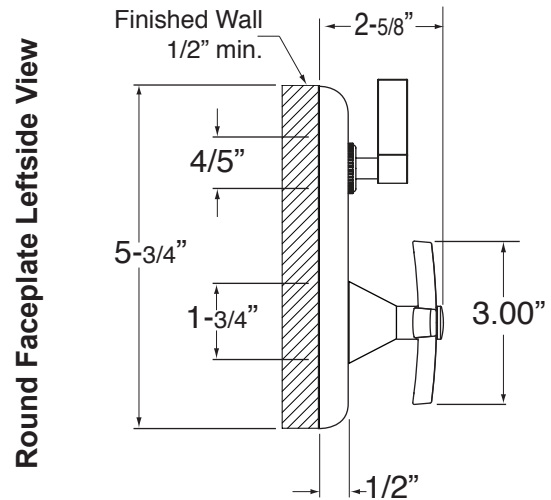

*NOTE: Stem and All-Thread Tube will be sent with Handle Trim.

*NOTE: Stem and All-Thread Tube will be sent with Handle Trim.

TechData
SPECIFICATIONS

Lira

E-Mini Therm Valve
Remote Thermostatic Valve
w/Volume Control
18.30.291

1.0S8251T
5-3/4" x 3-3/4"

NOTE: MUST purchase Showerhead, Arm, Flange, and other options separately.

1.0R8251T
5-3/4" round

NOTE: Measurements are subject to change or cancellation. No responsibility is assumed for use of superseded or voided pages.

Rough-In Leftside Cutaway View

*NOTE: Stem and All-Thread Tube will be sent with Handle Trim.

Rectangle Faceplate Leftside View

1.0S8251T
5-3/4" x 3-3/4"

NOTE: MUST purchase Showerhead, Arm, Flange, and other options separately.

Rough-In Top View

*NOTE: Stem and All-Thread Tube will be sent with Handle Trim.

Round Faceplate Leftside View

1.0R8251T
5-3/4" round

NOTE: Measurements are subject to change or cancellation. No responsibility is assumed for use of superseded or voided pages.