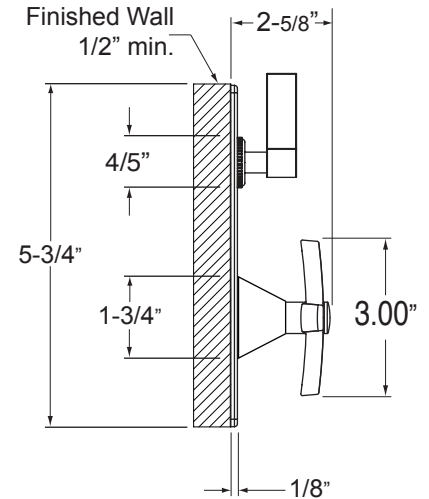

1.0S8251T
5-3/4" x 3-3/4"

NOTE: MUST purchase Showerhead, Arm, Flange, and other options separately.

1.0R8251T
5-3/4" round

NOTE: Measurements are subject to change or cancellation. No responsibility is assumed for use of superseded or voided pages.

Lira

**E-Mini Therm Valve
Remote Thermostatic Valve
with Two-Way Diverter
18.30.292**

Features:

- Forged Brass Construction
- Adjustable Hot Limit Safety Stop with Push-In Override
- Flow capacity / Diverter - 4.5 GPM / 45 psi
- E-mini thermostatic cartridge - 18.30.294
- Diverter cartridge - 18.30.903

Rough-In Leftside Cutaway View

*NOTE: Stem and All-Thread Tube will be sent with Handle Trim.

Rectangle Faceplate Leftside View

1.0S8251T
5-3/4" x 3-3/4"

NOTE: MUST purchase Showerhead, Arm, Flange, and other options separately.

Rough-In Top View

*NOTE: Stem and All-Thread Tube will be sent with Handle Trim.

Round Faceplate Leftside View

1.0R8251T
5-3/4" round

NOTE: Measurements are subject to change or cancellation. No responsibility is assumed for use of superseded or voided pages.