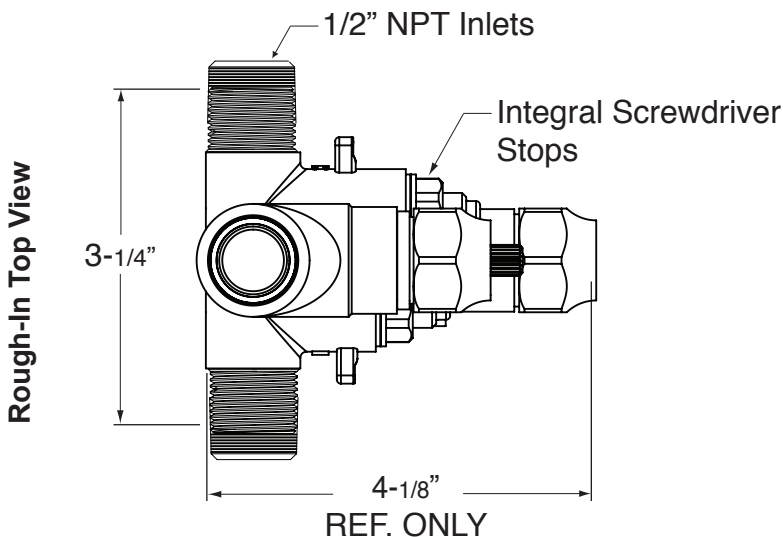

Features:

- Forged Brass Construction
- Adjustable Hot Limit Safety Stop with Push-In Override
- Thermostatic valve cartridge: 18.30.294
- Cartridge: 18.30.903

• NOTE: Leave cap on the out-port to modify to 18.30.291

*NOTE: Stem and All-Thread Tube will be sent with Handle Trim.

*NOTE: Stem and All-Thread Tube will be sent with Handle Trim.

TechData
SPECIFICATIONS

Lira

E-Mini Therm Valve
Remote Thermostatic Valve
w/Volume Control
18.30.291

1.0S8251T
5-3/4" x 3-3/4"

NOTE: MUST purchase Showerhead, Arm, Flange, and other options separately.

1.0R8251T
5-3/4" round

NOTE: Measurements are subject to change or cancellation. No responsibility is assumed for use of superseded or voided pages.