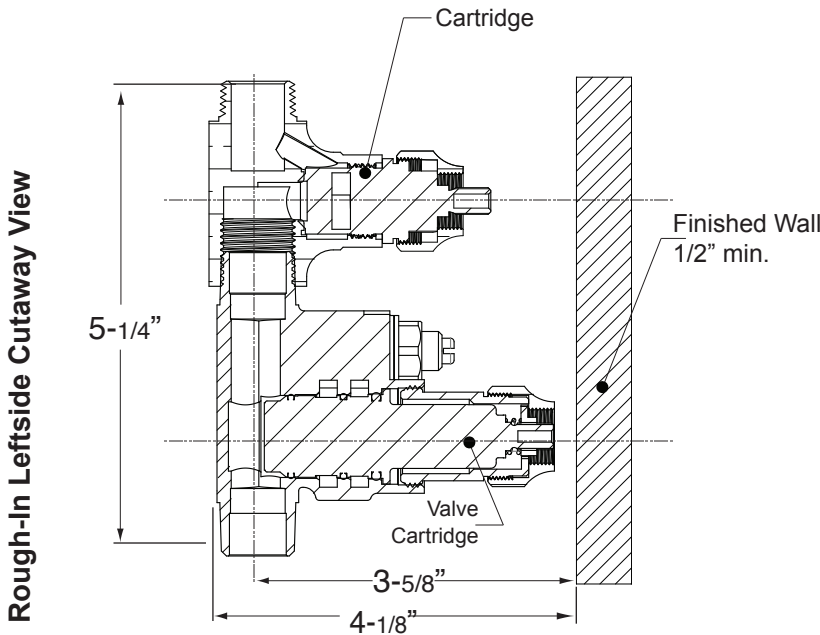

Features:

- Forged Brass Construction
- Adjustable Hot Limit Safety Stop with Push-In Override
- Thermostatic valve cartridge: 18.30.294
- Cartridge: 18.30.903

• NOTE: Leave cap on the out-port to modify to 18.30.291

1.0S8251T
5-3/4" x 3-3/4"

NOTE: MUST purchase Showerhead, Arm, Flange, and other options separately.

1.0R8251T
5-3/4" round

NOTE: Measurements are subject to change or cancellation. No responsibility is assumed for use of superseded or voided pages.

Rough-In Leftside Cutaway View

*NOTE: Stem and All-Thread Tube will be sent with Handle Trim.

Rectangle Faceplate Leftside View

1.0S8251T
5-3/4" x 3-3/4"

NOTE: MUST purchase Showerhead, Arm, Flange, and other options separately.

Rough-In Top View

*NOTE: Stem and All-Thread Tube will be sent with Handle Trim.

Round Faceplate Leftside View

1.0R8251T
5-3/4" round

NOTE: Measurements are subject to change or cancellation. No responsibility is assumed for use of superseded or voided pages.