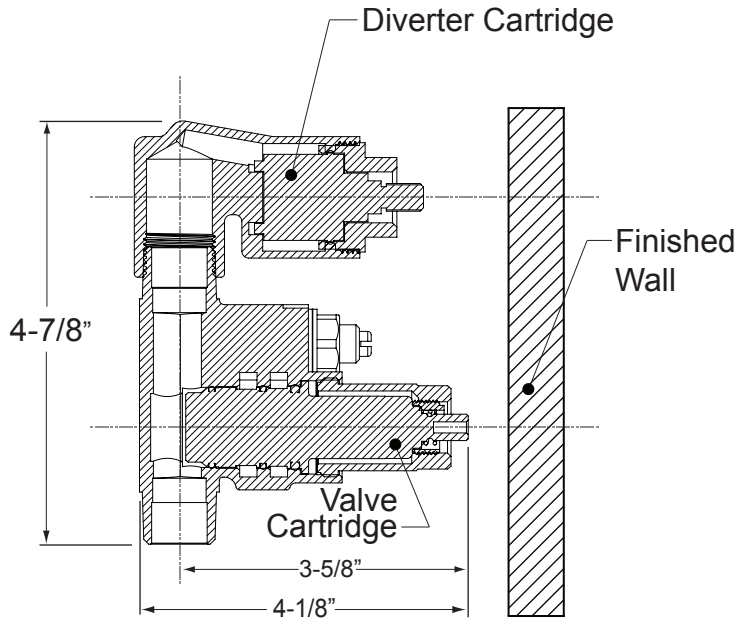

1.0S8251T
5-3/4" x 3-3/4"

NOTE: MUST purchase Showerhead, Arm, Flange, and other options separately.

1.0R8251T
5-3/4" round

NOTE: Measurements are subject to change or cancellation. No responsibility is assumed for use of superseded or voided pages.

Lira

**E-Mini Therm Valve
Remote Thermostatic Valve
with Two-Way Diverter
18.30.292**

Features:

- Forged Brass Construction
- Adjustable Hot Limit Safety Stop with Push-In Override
- Flow capacity / Diverter - 4.5 GPM / 45 psi
- E-mini thermostatic cartridge - 18.30.294
- Diverter cartridge - 18.30.903

Rough-In Leftside Cutaway View

*NOTE: Stem and All-Thread Tube will be sent with Handle Trim.

Rectangle Faceplate Leftside View

1.0S8251T
5-3/4" x 3-3/4"

NOTE: MUST purchase Showerhead, Arm, Flange, and other options separately.

Rough-In Top View

*NOTE: Stem and All-Thread Tube will be sent with Handle Trim.

Round Faceplate Leftside View

1.0R8251T
5-3/4" round

NOTE: Measurements are subject to change or cancellation. No responsibility is assumed for use of superseded or voided pages.