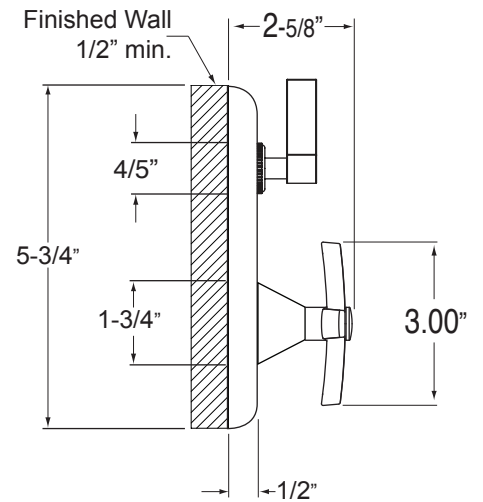

1.0S8251T
5-3/4" x 3-3/4"

NOTE: MUST purchase Showerhead, Arm, Flange, and other options separately.

1.0R8251T
5-3/4" round

NOTE: Measurements are subject to change or cancellation. No responsibility is assumed for use of superseded or voided pages.

Lira

**E-Mini Therm Valve
Remote Thermostatic Valve
with Two-Way Diverter
18.30.292**

Features:

- Forged Brass Construction
- Adjustable Hot Limit Safety Stop with Push-In Override
- Flow capacity / Diverter - 4.5 GPM / 45 psi
- E-mini thermostatic cartridge - 18.30.294
- Diverter cartridge - 18.30.903

Rough-In Leftside Cutaway View

*NOTE: Stem and All-Thread Tube will be sent with Handle Trim.

Rectangle Faceplate Leftside View

1.0S8251T
5-3/4" x 3-3/4"

NOTE: MUST purchase Showerhead, Arm, Flange, and other options separately.

Rough-In Top View

*NOTE: Stem and All-Thread Tube will be sent with Handle Trim.

Round Faceplate Leftside View

1.0R8251T
5-3/4" round

NOTE: Measurements are subject to change or cancellation. No responsibility is assumed for use of superseded or voided pages.