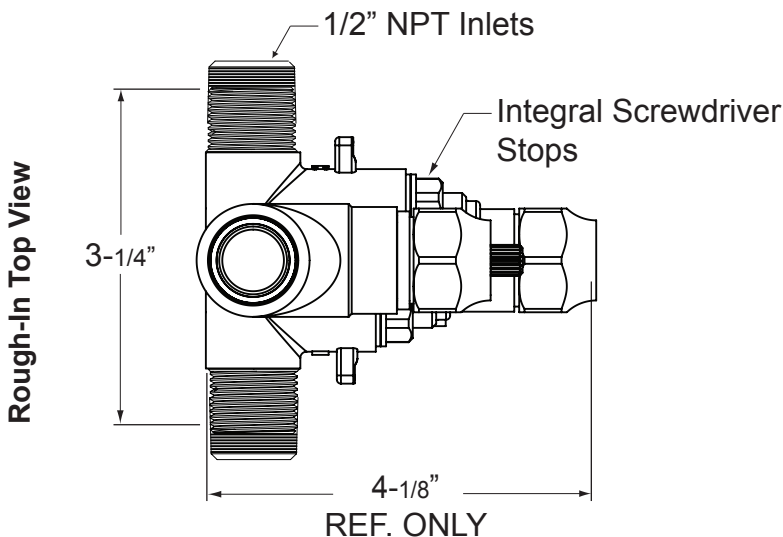

Features:

- Forged Brass Construction
- Adjustable Hot Limit Safety Stop with Push-In Override
- Flow capacity / Shut-Off: 7.0 gpm @ 45 psi
- Thermostatic valve cartridge: 18.30.294
- Volume control cartridge: 18.30.036

*NOTE: Stem and All-Thread Tube will be sent with Handle Trim.

*NOTE: Stem and All-Thread Tube will be sent with Handle Trim.

TechData
SPECIFICATIONS
Moderne-X

E-Mini Therm Valve
Remote Thermostatic Valve
with Shut-Off

1.0S9451T
5-3/4" x 3-3/4"

NOTE: MUST purchase Showerhead, Arm, Flange, and other options separately.

1.0R9451T
5-3/4" round

NOTE: Measurements are subject to change or cancellation. No responsibility is assumed for use of superseded or voided pages.