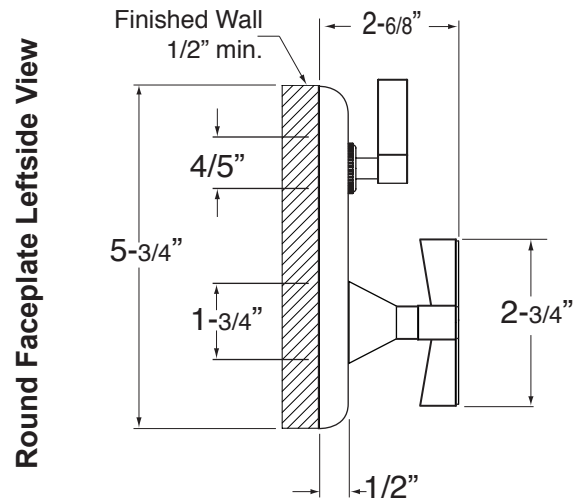

*NOTE: Stem and All-Thread Tube will be sent with Handle Trim.

*NOTE: Stem and All-Thread Tube will be sent with Handle Trim.

TechData
SPECIFICATIONS
Moderne-X

E-Mini Therm Valve
Remote Thermostatic Valve
with Shut-Off

1.0S9451T
5-3/4" x 3-3/4"

NOTE: MUST purchase Showerhead, Arm, Flange, and other options separately.

1.0R9451T
5-3/4" round

NOTE: Measurements are subject to change or cancellation. No responsibility is assumed for use of superseded or voided pages.

Rough-In Leftside Cutaway View

*NOTE: Stem and All-Thread Tube will be sent with Handle Trim.

Rectangle Faceplate Leftside View

1.0S9451T
5-3/4" x 3-3/4"

NOTE: MUST purchase Showerhead, Arm, Flange, and other options separately.

Rough-In Top View

*NOTE: Stem and All-Thread Tube will be sent with Handle Trim.

Round Faceplate Leftside View

1.0R9451T
5-3/4" round

NOTE: Measurements are subject to change or cancellation. No responsibility is assumed for use of superseded or voided pages.