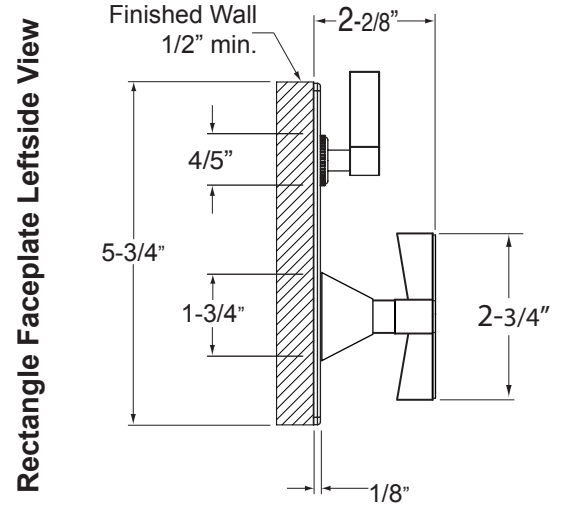

Features:

- Forged Brass Construction
- Adjustable Hot Limit Safety Stop with Push-In Override
- Flow capacity / Shut-Off: 7.0 gpm @ 45 psi
- Thermostatic valve cartridge: 18.30.294
- Volume control cartridge: 18.30.036

1.0S9451T
5-3/4" x 3-3/4"

NOTE: MUST purchase Showerhead, Arm, Flange, and other options separately.

1.0R9451T
5-3/4" round

NOTE: Measurements are subject to change or cancellation. No responsibility is assumed for use of superseded or voided pages.

Rough-In Leftside Cutaway View

*NOTE: Stem and All-Thread Tube will be sent with Handle Trim.

Rectangle Faceplate Leftside View

1.0S9451T
5-3/4" x 3-3/4"

NOTE: MUST purchase Showerhead, Arm, Flange, and other options separately.

Rough-In Top View

*NOTE: Stem and All-Thread Tube will be sent with Handle Trim.

Round Faceplate Leftside View

1.0R9451T
5-3/4" round

NOTE: Measurements are subject to change or cancellation. No responsibility is assumed for use of superseded or voided pages.