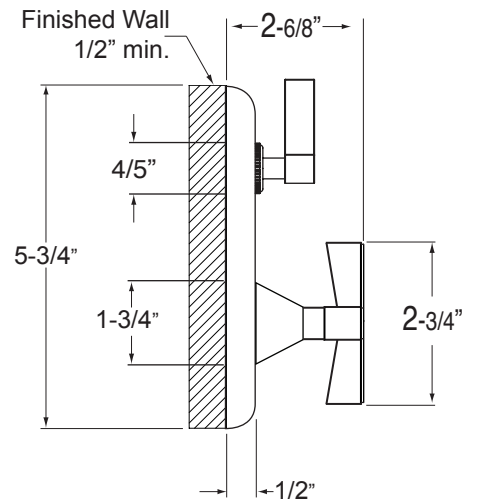

1.0S9451T
5-3/4" x 3-3/4"

NOTE: MUST purchase Showerhead, Arm, Flange, and other options separately.

1.0R9451T
5-3/4" round

NOTE: Measurements are subject to change or cancellation. No responsibility is assumed for use of superseded or voided pages.

Moderne-X

E-Mini Therm Valve
Remote Thermostatic Valve
with Two-Way Diverter

Features:

- Forged Brass Construction
- Adjustable Hot Limit Safety Stop with Push-In Override
- Flow capacity / Diverter - 4.5 GPM / 45 psi
- E-mini thermostatic cartridge 18.30.294
- Diverter cartridge 18.30.903

Rough-In Leftside Cutaway View

*NOTE: Stem and All-Thread Tube will be sent with Handle Trim.

Rectangle Faceplate Leftside View

1.0S9451T
5-3/4" x 3-3/4"

NOTE: MUST purchase Showerhead, Arm, Flange, and other options separately.

Rough-In Top View

*NOTE: Stem and All-Thread Tube will be sent with Handle Trim.

Round Faceplate Leftside View

1.0R9451T
5-3/4" round

NOTE: Measurements are subject to change or cancellation. No responsibility is assumed for use of superseded or voided pages.