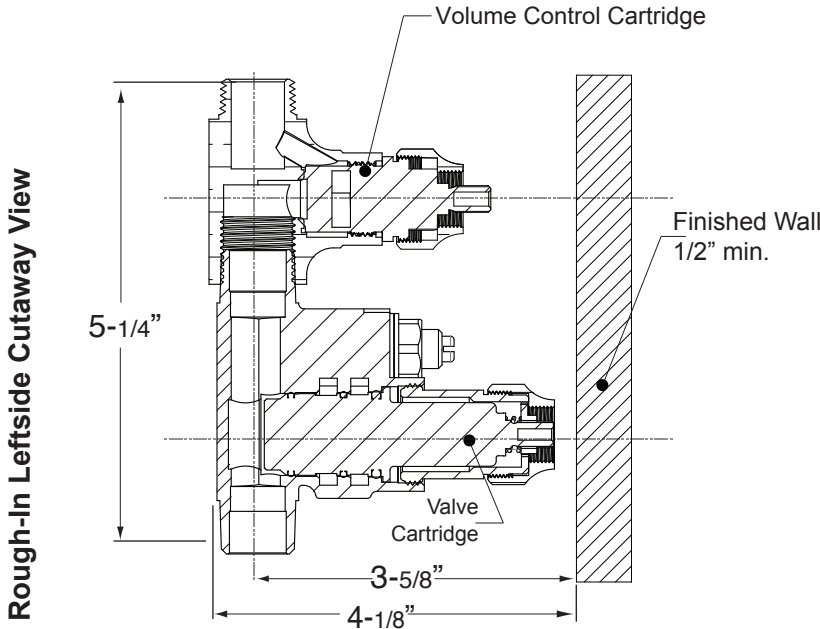

*NOTE: Stem and All-Thread Tube will be sent with Handle Trim.

*NOTE: Stem and All-Thread Tube will be sent with Handle Trim.

TechData
SPECIFICATIONS
Moderne-X

E-Mini Therm Valve
Remote Thermostatic Valve
with Shut-Off

1.0S9451T
5-3/4" x 3-3/4"

NOTE: MUST purchase Showerhead, Arm, Flange, and other options separately.

1.0R9451T
5-3/4" round

NOTE: Measurements are subject to change or cancellation. No responsibility is assumed for use of superseded or voided pages.

Rough-In Leftside Cutaway View

*NOTE: Stem and All-Thread Tube will be sent with Handle Trim.

Rectangle Faceplate Leftside View

1.0S9451T
5-3/4" x 3-3/4"

NOTE: MUST purchase Showerhead, Arm, Flange, and other options separately.

Rough-In Top View

*NOTE: Stem and All-Thread Tube will be sent with Handle Trim.

Round Faceplate Leftside View

1.0R9451T
5-3/4" round

NOTE: Measurements are subject to change or cancellation. No responsibility is assumed for use of superseded or voided pages.