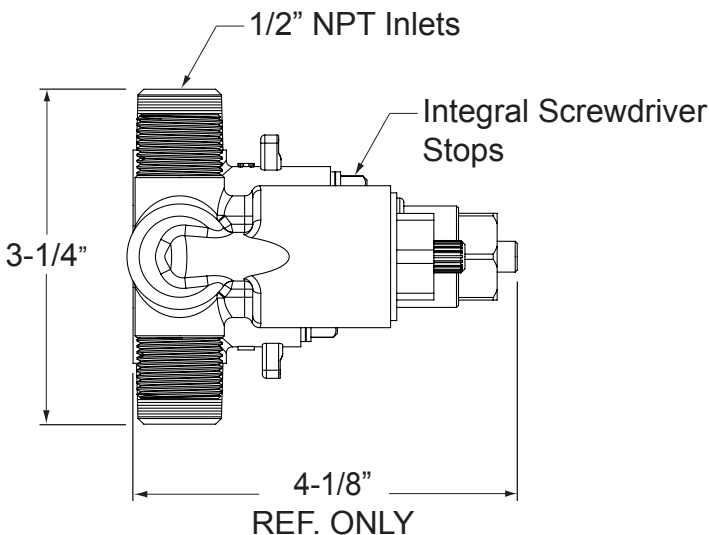

1.0S9451T
5-3/4" x 3-3/4"

NOTE: MUST purchase Showerhead, Arm, Flange, and other options separately.

1.0R9451T
5-3/4" round

NOTE: Measurements are subject to change or cancellation. No responsibility is assumed for use of superseded or voided pages.

Moderne-X

E-Mini Therm Valve
Remote Thermostatic Valve
with Two-Way Diverter

Features:

- Forged Brass Construction
- Adjustable Hot Limit Safety Stop with Push-In Override
- Flow capacity / Diverter - 4.5 GPM / 45 psi
- E-mini thermostatic cartridge 18.30.294
- Diverter cartridge 18.30.903

Rough-In Leftside Cutaway View

*NOTE: Stem and All-Thread Tube will be sent with Handle Trim.

Rectangle Faceplate Leftside View

1.0S9451T
5-3/4" x 3-3/4"

NOTE: MUST purchase Showerhead, Arm, Flange, and other options separately.

Rough-In Top View

*NOTE: Stem and All-Thread Tube will be sent with Handle Trim.

Round Faceplate Leftside View

1.0R9451T
5-3/4" round

NOTE: Measurements are subject to change or cancellation. No responsibility is assumed for use of superseded or voided pages.