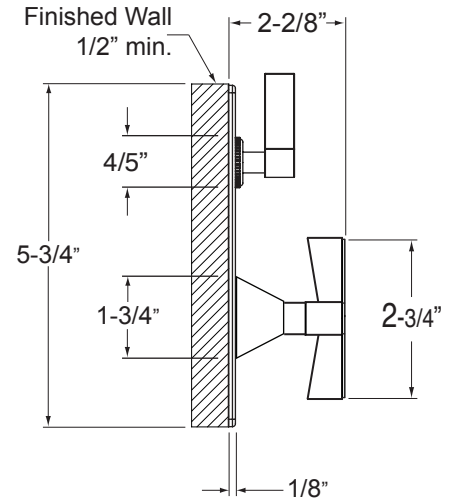

1.0S9451T
5-3/4" x 3-3/4"

NOTE: MUST purchase Showerhead, Arm, Flange, and other options separately.

1.0R9451T
5-3/4" round

NOTE: Measurements are subject to change or cancellation. No responsibility is assumed for use of superseded or voided pages.

Moderne-X

E-Mini Therm Valve
Remote Thermostatic Valve
with Two-Way Diverter

Features:

- Forged Brass Construction
- Adjustable Hot Limit Safety Stop with Push-In Override
- Flow capacity / Diverter - 4.5 GPM / 45 psi
- E-mini thermostatic cartridge 18.30.294
- Diverter cartridge 18.30.903

Rough-In Leftside Cutaway View

*NOTE: Stem and All-Thread Tube will be sent with Handle Trim.

Rectangle Faceplate Leftside View

1.0S9451T
5-3/4" x 3-3/4"

NOTE: MUST purchase Showerhead, Arm, Flange, and other options separately.

Rough-In Top View

*NOTE: Stem and All-Thread Tube will be sent with Handle Trim.

Round Faceplate Leftside View

1.0R9451T
5-3/4" round

NOTE: Measurements are subject to change or cancellation. No responsibility is assumed for use of superseded or voided pages.