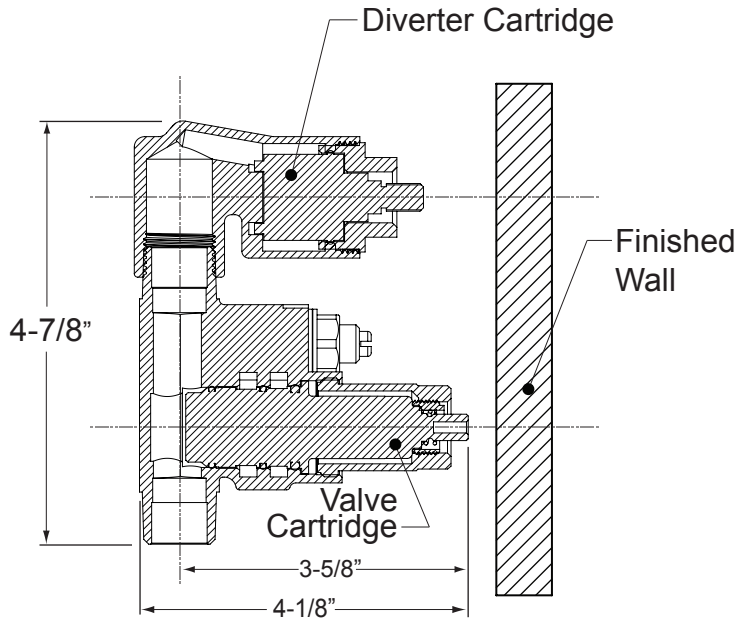

1.0S9451T
5-3/4" x 3-3/4"

NOTE: MUST purchase Showerhead, Arm, Flange, and other options separately.

1.0R9451T
5-3/4" round

NOTE: Measurements are subject to change or cancellation. No responsibility is assumed for use of superseded or voided pages.

Moderne-X

E-Mini Therm Valve
Remote Thermostatic Valve
with Two-Way Diverter

Features:

- Forged Brass Construction
- Adjustable Hot Limit Safety Stop with Push-In Override
- Flow capacity / Diverter - 4.5 GPM / 45 psi
- E-mini thermostatic cartridge 18.30.294
- Diverter cartridge 18.30.903

Rough-In Leftside Cutaway View

*NOTE: Stem and All-Thread Tube will be sent with Handle Trim.

Rectangle Faceplate Leftside View

1.0S9451T
5-3/4" x 3-3/4"

NOTE: MUST purchase Showerhead, Arm, Flange, and other options separately.

Rough-In Top View

*NOTE: Stem and All-Thread Tube will be sent with Handle Trim.

Round Faceplate Leftside View

1.0R9451T
5-3/4" round

NOTE: Measurements are subject to change or cancellation. No responsibility is assumed for use of superseded or voided pages.