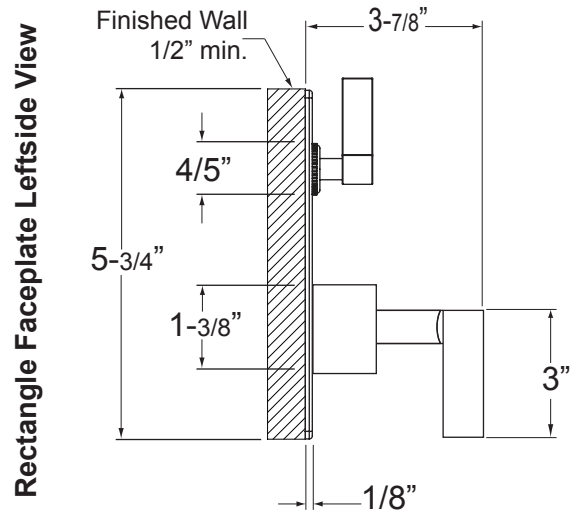

Features:

- Forged Brass Construction
- Adjustable Hot Limit Safety Stop with Push-In Override
- Flow capacity / Shut-Off: 7.0 gpm @ 45 psi
- Thermostatic valve cartridge: 18.30.294
- Volume control cartridge: 18.30.036

E-Mini Therm Valve
Remote Thermostatic Valve
with Shut-Off

*NOTE: Stem and All-Thread Tube will be sent with Handle Trim.

*NOTE: Stem and All-Thread Tube will be sent with Handle Trim.

1.0S9551T
5-3/4" x 3-3/4"

NOTE: MUST purchase Showerhead, Arm, Flange, and other options separately.

NOTE: Measurements are subject to change or cancellation. No responsibility is assumed for use of superseded or voided pages.