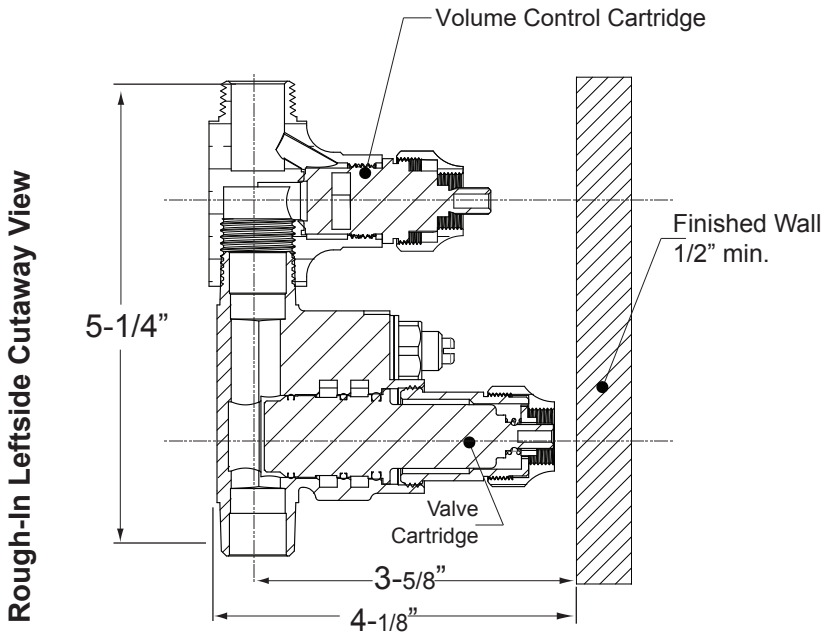

Features:

- Forged Brass Construction
- Adjustable Hot Limit Safety Stop with Push-In Override
- Flow capacity / Shut-Off: 7.0 gpm @ 45 psi
- Thermostatic valve cartridge: 18.30.294
- Volume control cartridge: 18.30.036

E-Mini Therm Valve
Remote Thermostatic Valve
with Shut-Off

*NOTE: Stem and All-Thread Tube will be sent with Handle Trim.

*NOTE: Stem and All-Thread Tube will be sent with Handle Trim.

1.0S9551T
5-3/4" x 3-3/4"

NOTE: MUST purchase Showerhead, Arm, Flange, and other options separately.

NOTE: Measurements are subject to change or cancellation. No responsibility is assumed for use of superseded or voided pages.