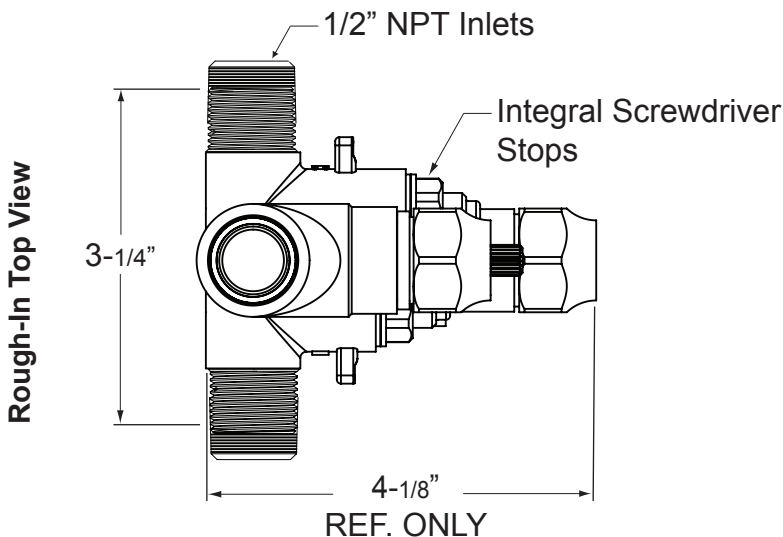

Features:

- Forged Brass Construction
- Adjustable Hot Limit Safety Stop with Push-In Override
- Flow capacity / Shut-Off: 7.0 gpm @ 45 psi
- Thermostatic valve cartridge: 18.30.294
- Volume control cartridge: 18.30.036

E-Mini Therm Valve
Remote Thermostatic Valve
with Shut-Off

*NOTE: Stem and All-Thread Tube will be sent with Handle Trim.

*NOTE: Stem and All-Thread Tube will be sent with Handle Trim.

1.0S9551T
5-3/4" x 3-3/4"