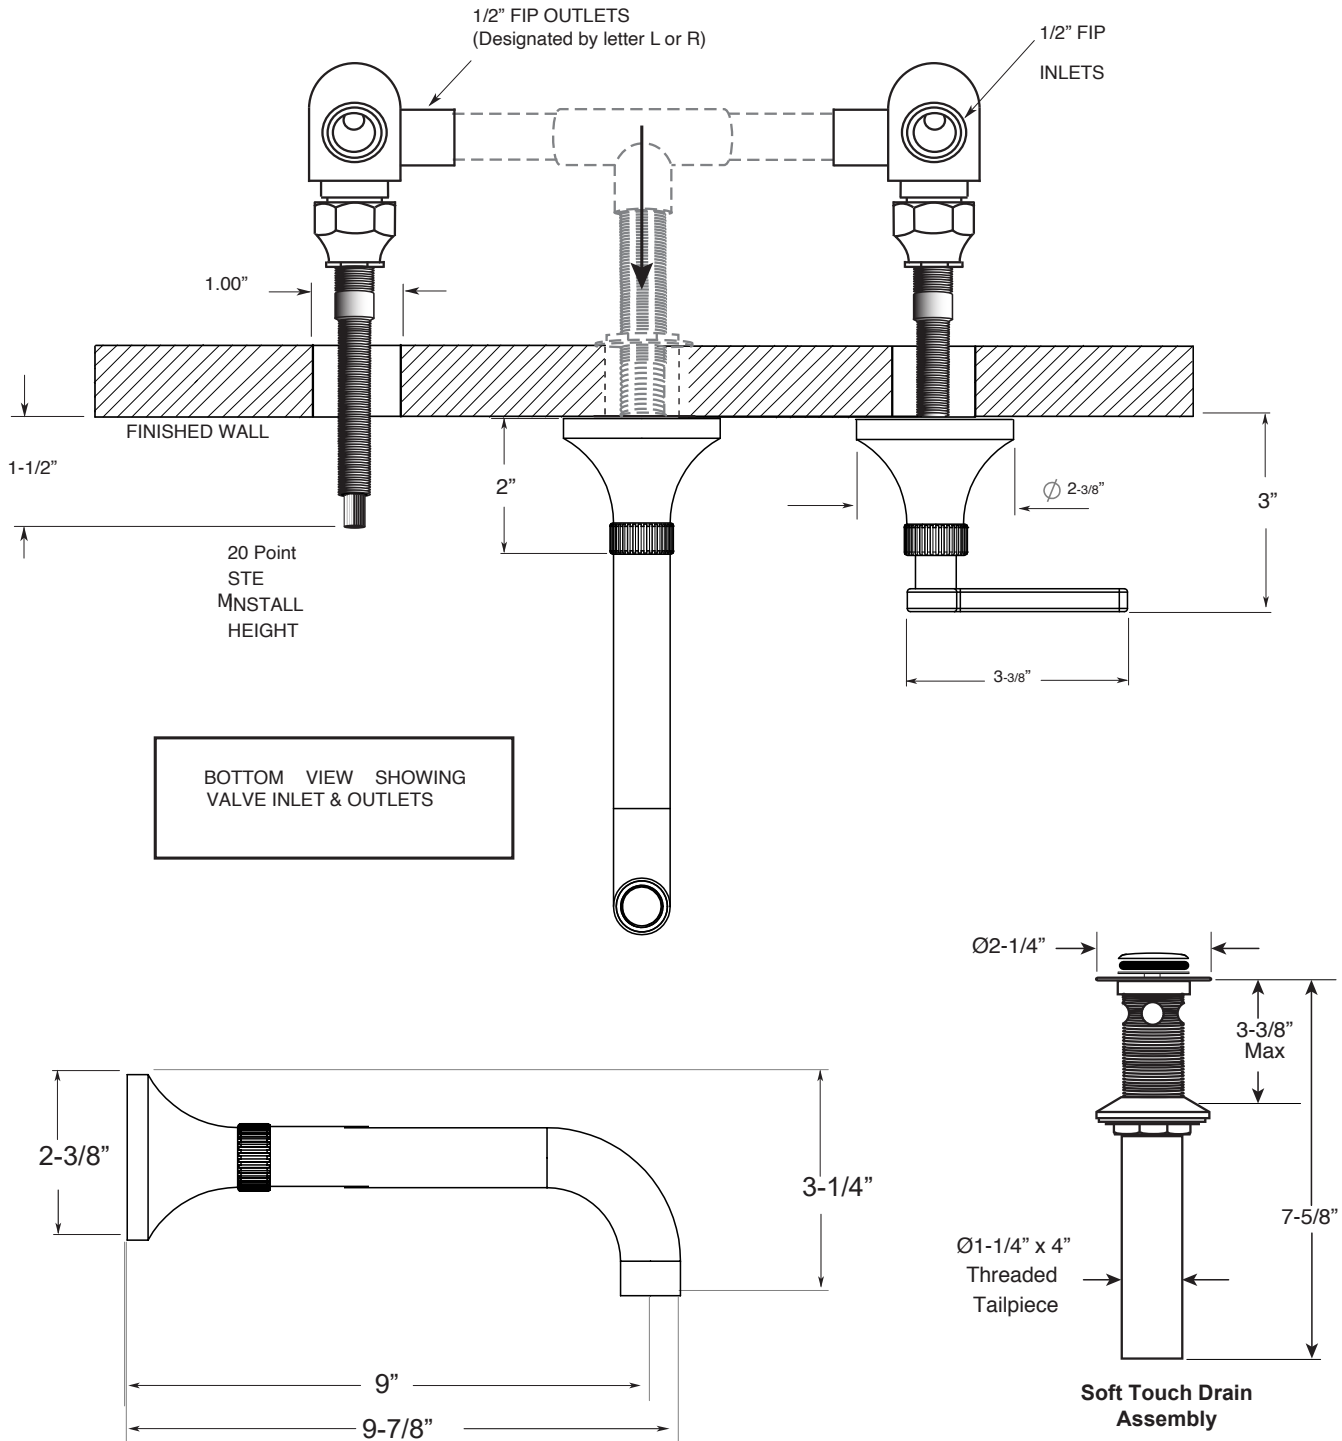

**FEATURES:**

- All brass construction
- Independent corner valves
- Includes soft touch drain w/overflow: P/N 18.11.052
- 1/4-turn ceramic disc valve cartridges 18.30.035 cold / 18.30.036 hot
- Available in all finishes. Warranty varies according to finish selection.

**110 Series Wall/Vessel Lavatory  
Set with Stella Handle**

**1.110707**

Note: Measurements are subject to change or cancellation. No responsibility is assumed for use of superseded or voided pages.