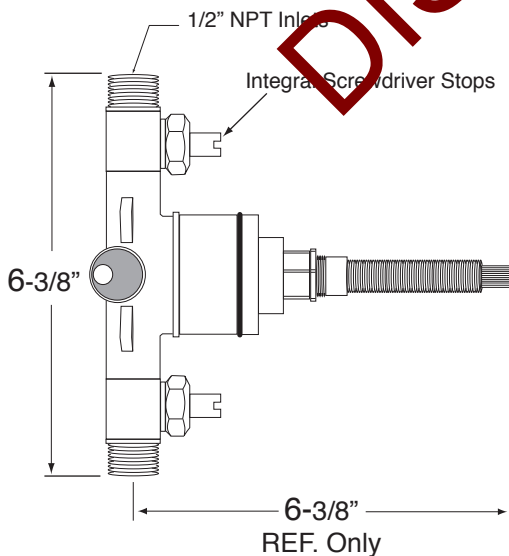

Series 110

Pressure Balanced Tub & Shower

Stella Handle
1.110768

Features:

- Forged brass construction
- Ceramic disk valve cartridge 18.30.865
- Adjustable hot limit safety stop
- Reversible cartridge
- 5.6 GPM @ 45 PSI

(1.110768T - Trim Only)

Cutaway View

Top View

Note: Measurements are subject to change or cancellation. No responsibility is assumed for use of superseded or voided pages.