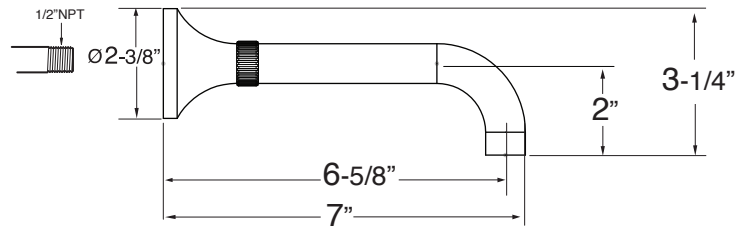

Series 110

Pressure Balanced Tub & Shower

Stella Handle
1.110768

Features:

- Forged brass construction
- Ceramic disk valve cartridge 18.30.865
- Adjustable hot limit safety stop
- Reversible cartridge
- 5.6 GPM @ 45 PSI

(1.110768T - Trim Only)

Cutaway View

Top View

Note: Measurements are subject to change or cancellation. No responsibility is assumed for use of superseded or voided pages.