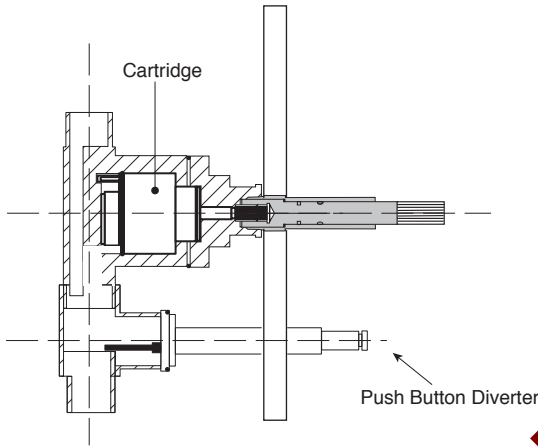

Series 110

Pressure Balanced Tub & Shower

Stella Handle
1.110768

Features:

- Forged brass construction
- Ceramic disk valve cartridge 18.30.865
- Adjustable hot limit safety stop
- Reversible cartridge
- 5.6 GPM @ 45 PSI

(1.110768T - Trim Only)

Cutaway View

Top View

Note: Measurements are subject to change or cancellation. No responsibility is assumed for use of superseded or voided pages.