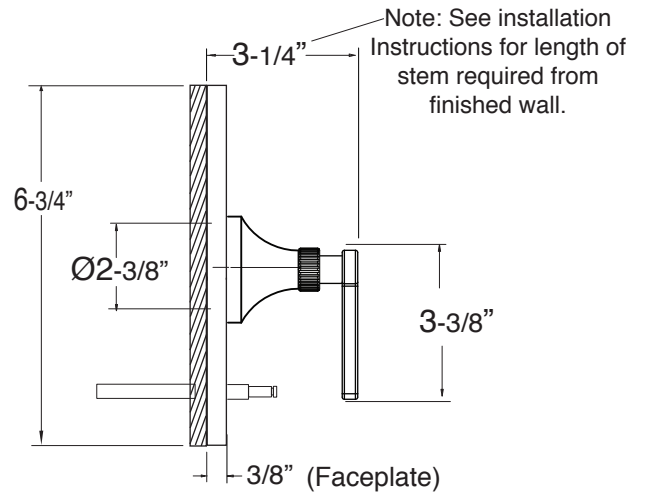

Series 110

Pressure Balanced Tub & Shower

Stella Handle
1.110768

Features:

- Forged brass construction
- Ceramic disk valve cartridge 18.30.865
- Adjustable hot limit safety stop
- Reversible cartridge
- 5.6 GPM @ 45 PSI

(1.110768T - Trim Only)

Cutaway View

Top View

Note: Measurements are subject to change or cancellation. No responsibility is assumed for use of superseded or voided pages.