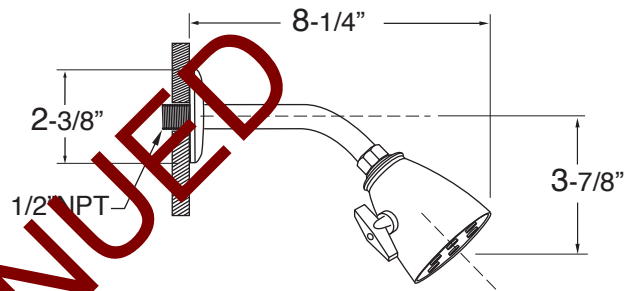

Series 110

Pressure Balanced Tub & Shower

Stella Handle
1.110768

Features:

- Forged brass construction
- Ceramic disk valve cartridge 18.30.865
- Adjustable hot limit safety stop
- Reversible cartridge
- 5.6 GPM @ 45 PSI

(1.110768T - Trim Only)

Cutaway View

Top View

Note: Measurements are subject to change or cancellation. No responsibility is assumed for use of superseded or voided pages.