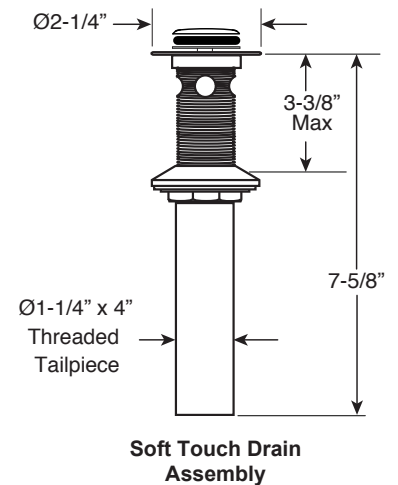

FEATURES:

- All brass construction
- Independent corner valves
- Includes soft touch drain w/overflow: P/N 18.11.052
- 1/4-turn ceramic disc valve cartridges 18.30.035 cold / 18.30.036 hot
- Available in all finishes. Warranty varies according to finish selection.

**110 Series Wall/Vessel Lavatory
Set with Stella X Handle**

1.110807

Note: Measurements are subject to change. No responsibility is assumed for use of superseded or voided pages.