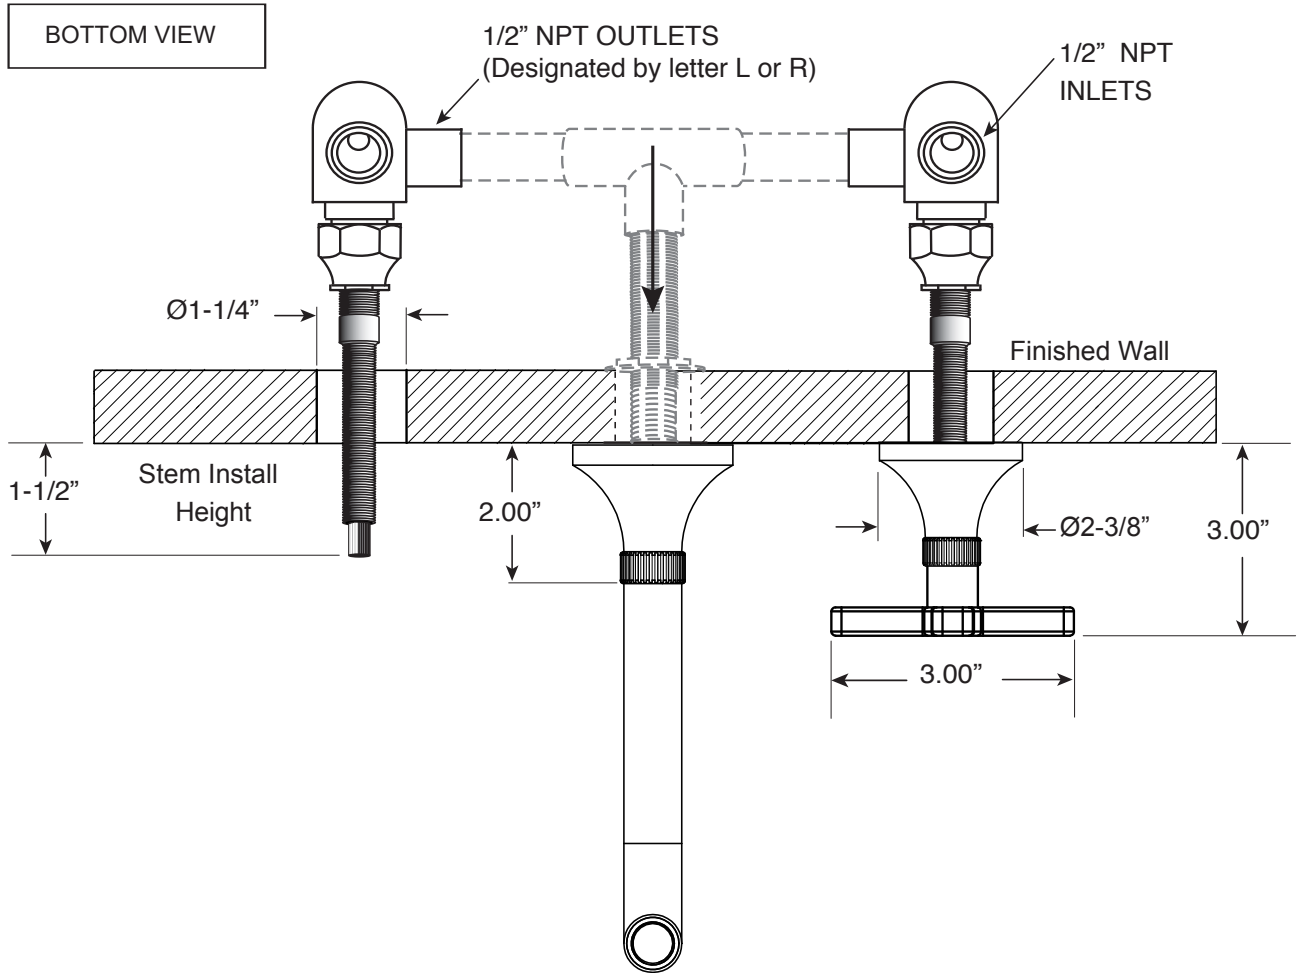

FEATURES:

- All brass construction
- Independent corner valves
- Includes soft touch drain w/overflow: P/N 18.11.052
- 1/4-turn ceramic disc valve cartridges 18.30.035 cold / 18.30.036 hot
- Available in all finishes. Warranty varies according to finish selection.

**110 Series Wall/Vessel Lavatory
Set with Stella X Handle**

1.110807

Note: Measurements are subject to change. No responsibility is assumed for use of superseded or voided pages.