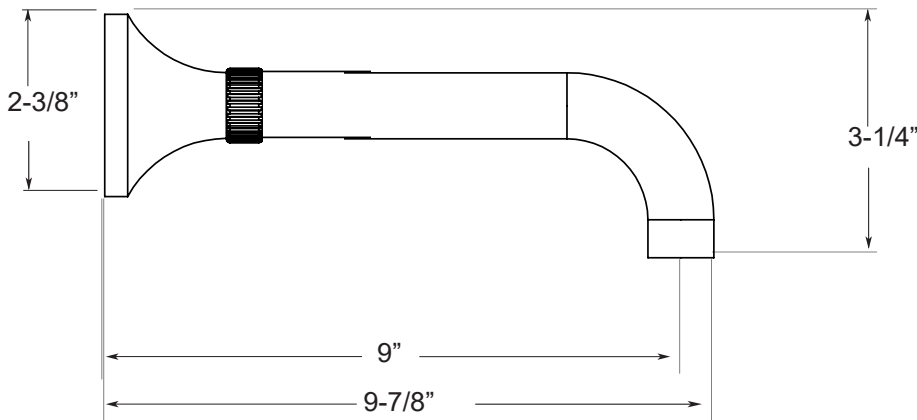

FEATURES:

- All brass construction
- Independent corner valves
- Includes soft touch drain w/overflow: P/N 18.11.052
- 1/4-turn ceramic disc valve cartridges 18.30.035 cold / 18.30.036 hot
- Available in all finishes. Warranty varies according to finish selection.

**110 Series Wall/Vessel Lavatory
Set with Stella X Handle**

1.110807

Note: Measurements are subject to change. No responsibility is assumed for use of superseded or voided pages.