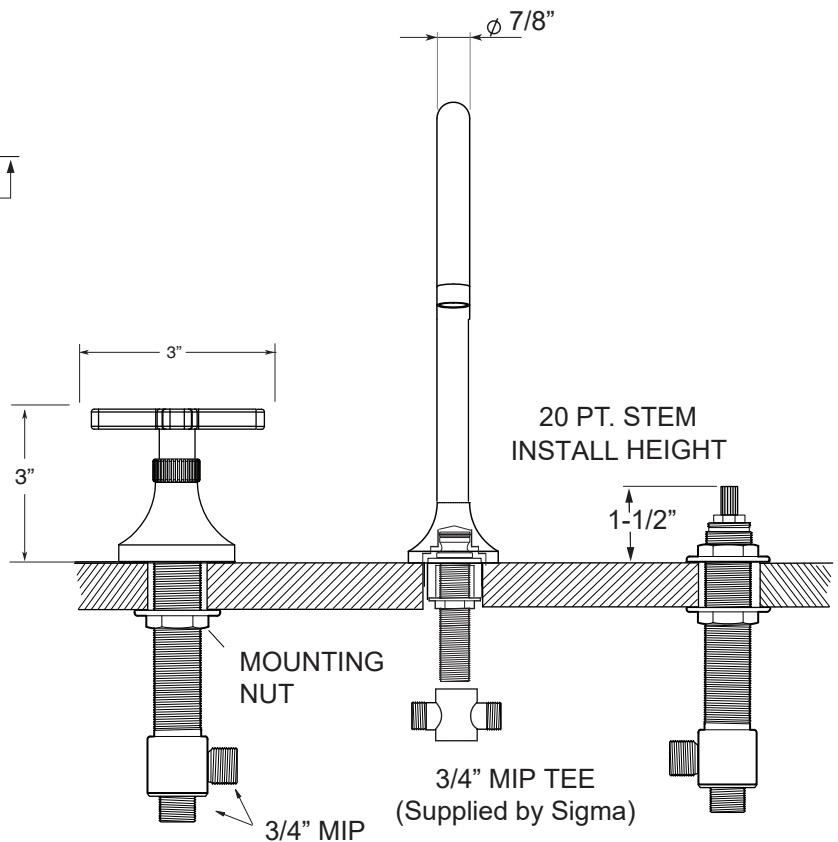

FEATURES:

- All brass construction.
- 3/4" valve bodies with 20 PT. 1/4-turn ceramic disc cartridge.
  - 18.30.010 Cold, 18.30.011 Hot
- Available in all finishes. Warranty varies according to finish.

## SPECIFICATIONS

### 110 Series 3-Hole Roman Tub Set with Stella X Handle

**1.110877**

1.110877T - Trim Only

78.30.406 - Rough Kit

Note: Measurements are subject to change or cancellation. No responsibility is assumed for use of superseded or voided pages.