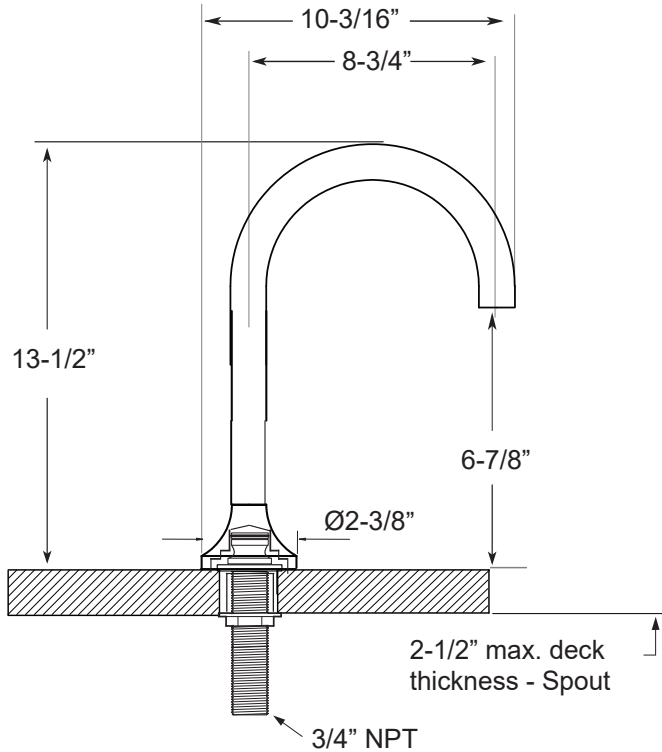

FEATURES:

- All brass construction.
- 3/4" valve bodies with 20 PT. 1/4-turn ceramic disc cartridge.
  - 18.30.010 Cold, 18.30.011 Hot
- Available in all finishes. Warranty varies according to finish.

## SPECIFICATIONS

### 110 Series 3-Hole Roman Tub Set with Stella X Handle

**1.110877**

1.110877T - Trim Only

78.30.406 - Rough Kit

Note: Measurements are subject to change or cancellation. No responsibility is assumed for use of superseded or voided pages.