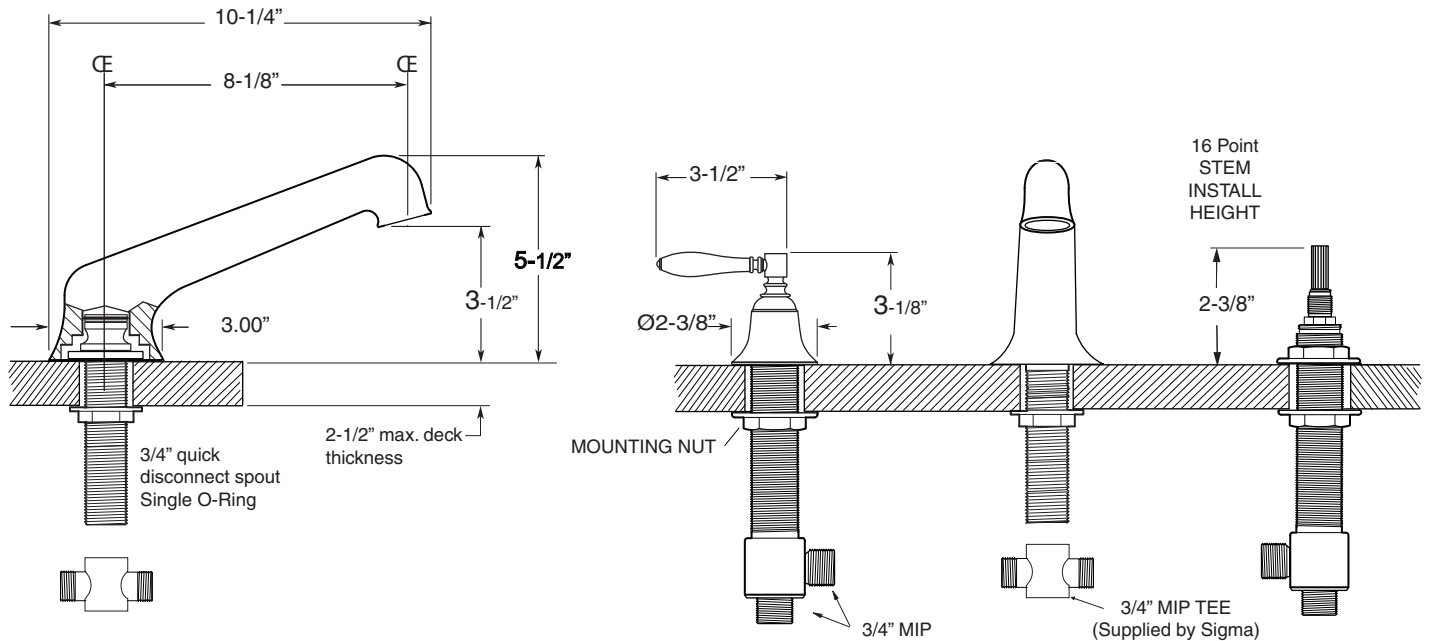

FEATURES:

- All brass construction.
- 3/4" valve bodies with 16 PT. 1/4-turn ceramic disc cartridge.
 - 18.30.017 Cold, 18.30.018 Hot
- Available in all finishes. Warranty varies according to finish.

1500 Series 3-Hole Roman Tub Set with Huntington Handle

1.152777

1.152777T - Trim Only

18.30.006 - Rough Kit

NOTE: Spout and valves install through 1-1/4" diameter holes.
Plumber to provide 3/4" supply lines to valves