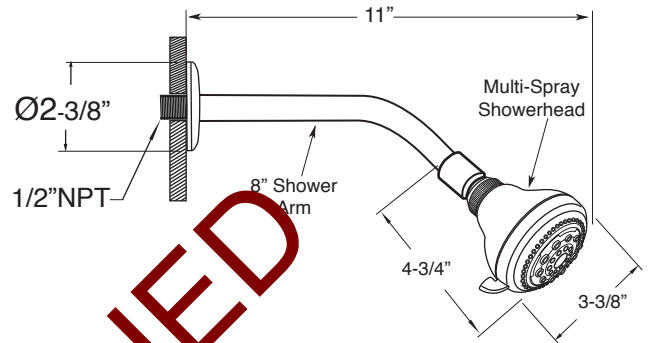

Features:

- Forged brass construction
- Ceramic disk valve cartridge 18.30.865
- Adjustable hot limit safety stop
- Reversible cartridge
- 5.6 GPM @ 45 PSI

Pressure Balance Tub & Shower

1.157868

Sussex Handle

(1.157868T - Trim Only)

Cutaway View

Top View

Note: Measurements are subject to change or cancellation. No responsibility is assumed for use of superseded or voided pages.