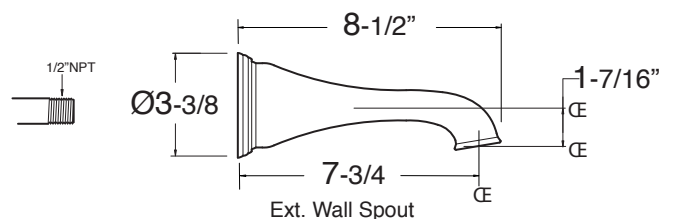

Features:

- Forged brass construction
- Ceramic disk valve cartridge 18.30.865
- Adjustable hot limit safety stop
- Reversible cartridge
- 5.6 GPM @ 45 PSI

Pressure Balance Tub & Shower

1.157868

Sussex Handle

(1.157868T - Trim Only)

Cutaway View

Top View

Note: Measurements are subject to change or cancellation. No responsibility is assumed for use of superseded or voided pages.