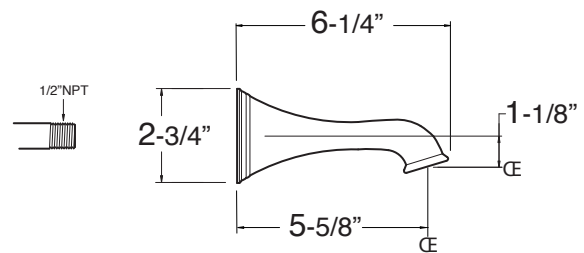

Features:

- Forged brass construction
- Ceramic disk valve cartridge 18.30.865
- Adjustable hot limit safety stop
- Reversible cartridge
- 5.6 GPM @ 45 PSI

Pressure Balance Tub & Shower

1.157868

Sussex Handle

(1.157868T - Trim Only)

Cutaway View

Top View

Note: Measurements are subject to change or cancellation. No responsibility is assumed for use of superseded or voided pages.