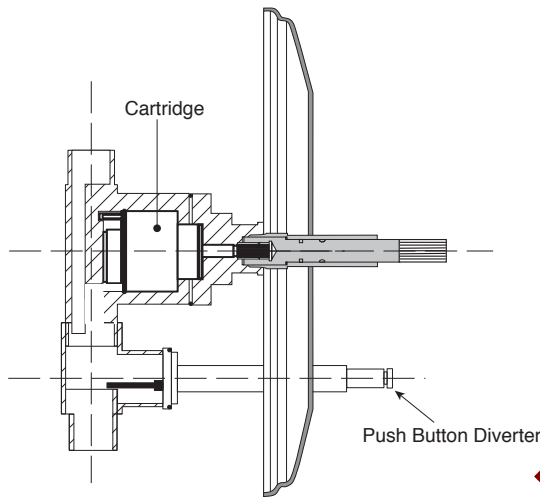

Features:

- Forged brass construction
- Ceramic disk valve cartridge 18.30.865
- Adjustable hot limit safety stop
- Reversible cartridge
- 5.6 GPM @ 45 PSI

Pressure Balance Tub & Shower

1.157868

Sussex Handle

(1.157868T - Trim Only)

Cutaway View

Top View

Note: Measurements are subject to change or cancellation. No responsibility is assumed for use of superseded or voided pages.