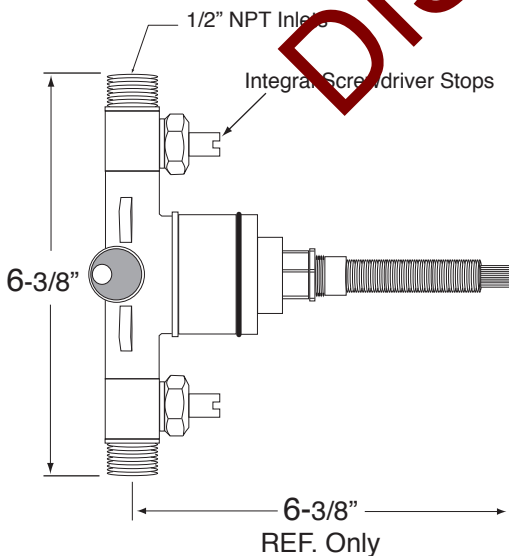

Features:

- Forged brass construction
- Ceramic disk valve cartridge 18.30.865
- Adjustable hot limit safety stop
- Reversible cartridge
- 5.6 GPM @ 45 PSI

Pressure Balance Tub & Shower

1.157868

Sussex Handle

(1.157868T - Trim Only)

Cutaway View

Top View

Note: Measurements are subject to change or cancellation. No responsibility is assumed for use of superseded or voided pages.