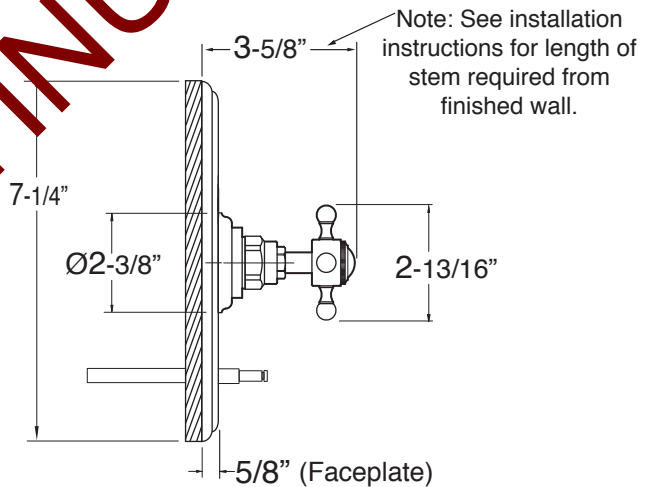

Features:

- Forged brass construction
- Ceramic disk valve cartridge 18.30.865
- Adjustable hot limit safety stop
- Reversible cartridge
- 5.6 GPM @ 45 PSI

Pressure Balance Tub & Shower

1.157868

Sussex Handle

(1.157868T - Trim Only)

Cutaway View

Top View

Note: Measurements are subject to change or cancellation. No responsibility is assumed for use of superseded or voided pages.