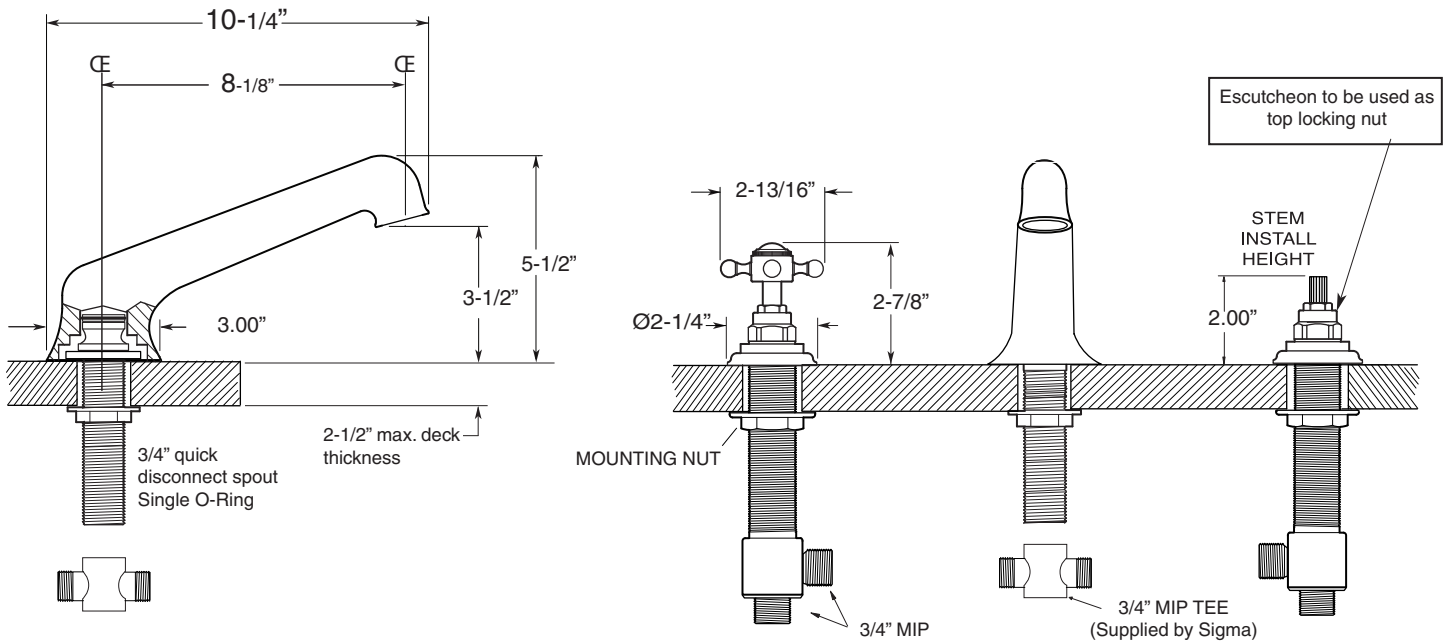

FEATURES:

- All brass construction.
- 3/4" valve bodies with 16 PT. 1/4-turn ceramic disc cartridge.
 - 18.30.017 Cold, 18.30.018 Hot
- Available in all finishes. Warranty varies according to finish.

1500 Series 3-Hole Roman Tub Set with Sussex Handle

1.157877

1.157877T - Trim Only

18.30.006 - Rough Kit

NOTE: Spout and valves install through 1-1/4" diameter holes.
Plumber to provide 3/4" supply lines to valves